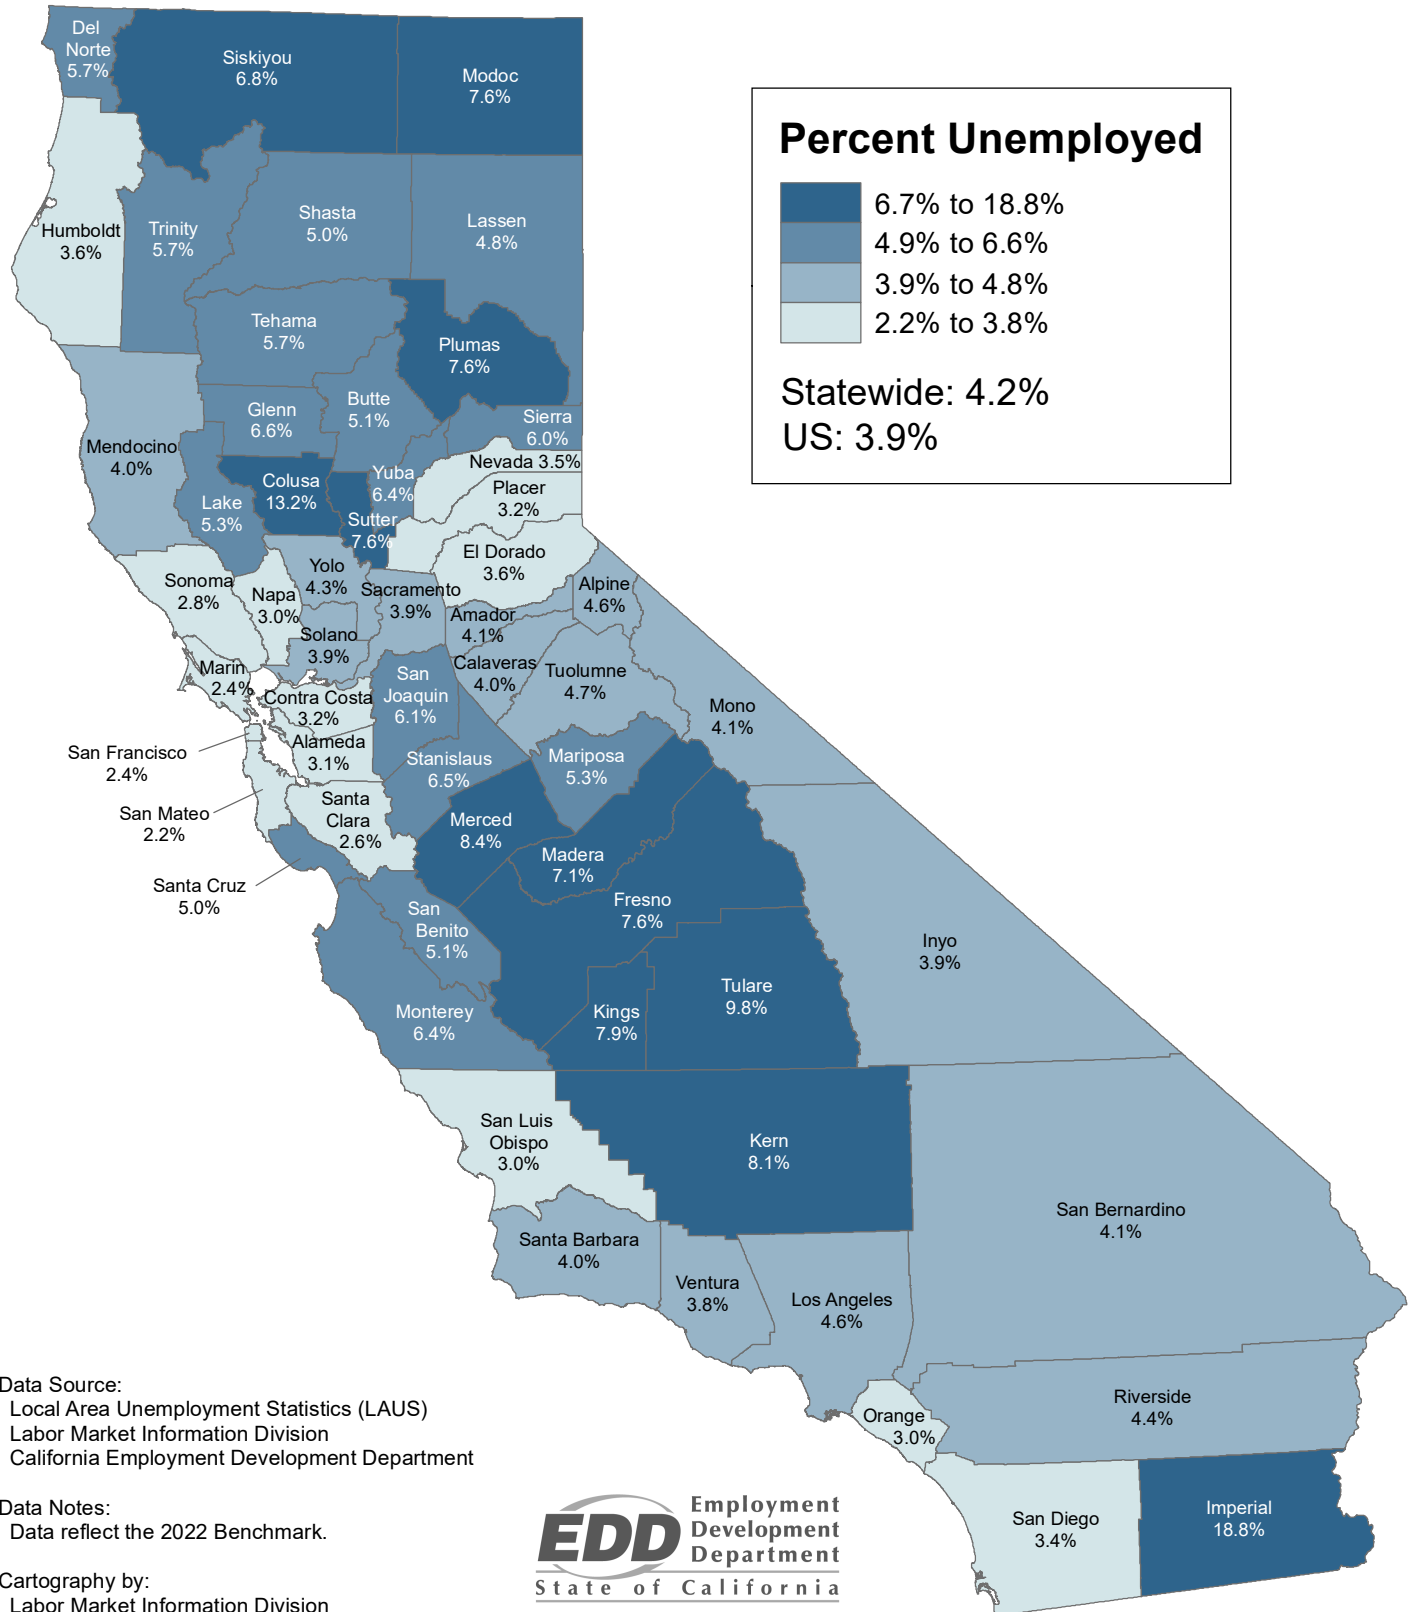

County Unemployment Rates 2018 Annual Average (Not Seasonally Adjusted)

Data Source:
Local Area Unemployment Statistics (LAUS)
Labor Market Information Division
California Employment Development Department