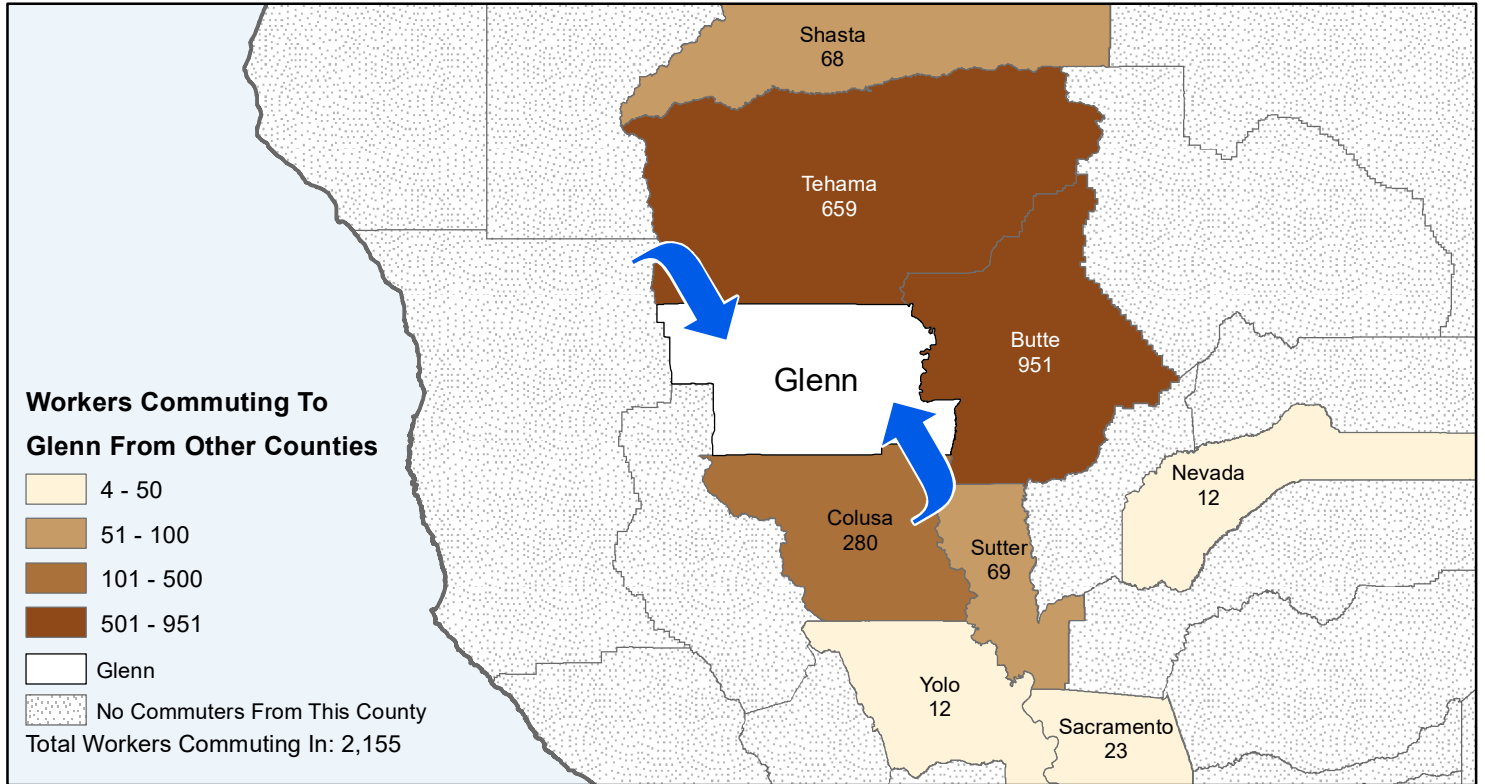

# Glenn

## County to County Commuting Estimates

Total Workers Who Live and Work in Glenn: 6,784

Data Source:  
 Special Report of 2011 to 2015 County-to-County Commuting Flows,  
 American Community Survey, U.S. Census Bureau,  
 report released 2019