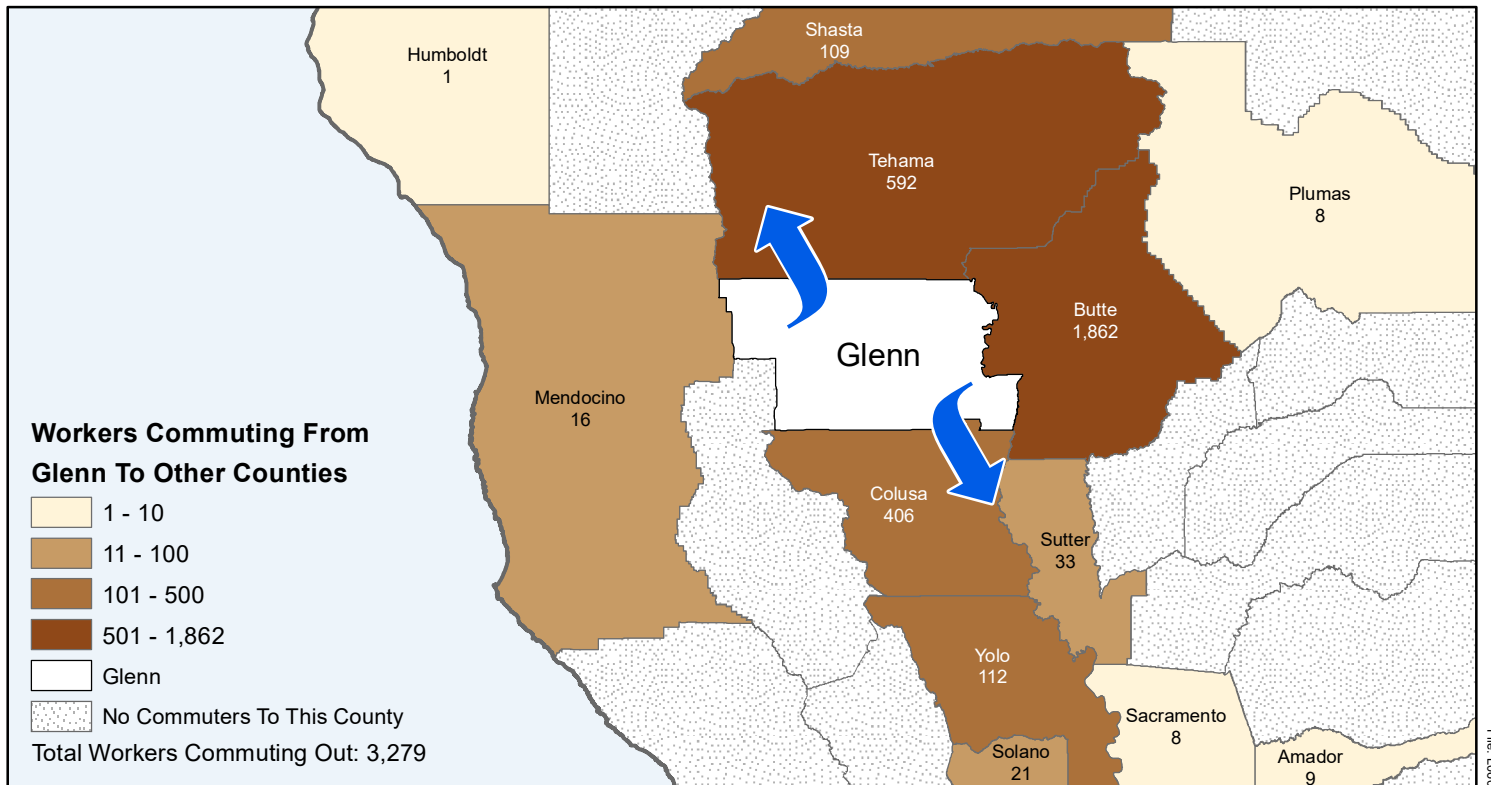

# Glenn

## County to County Commuting Estimates

Total Workers Who Live and Work in Glenn: 6,784

Data Source:  
 Special Report of 2011 to 2015 County-to-County Commuting Flows,  
 American Community Survey, U.S. Census Bureau,  
 report released 2019