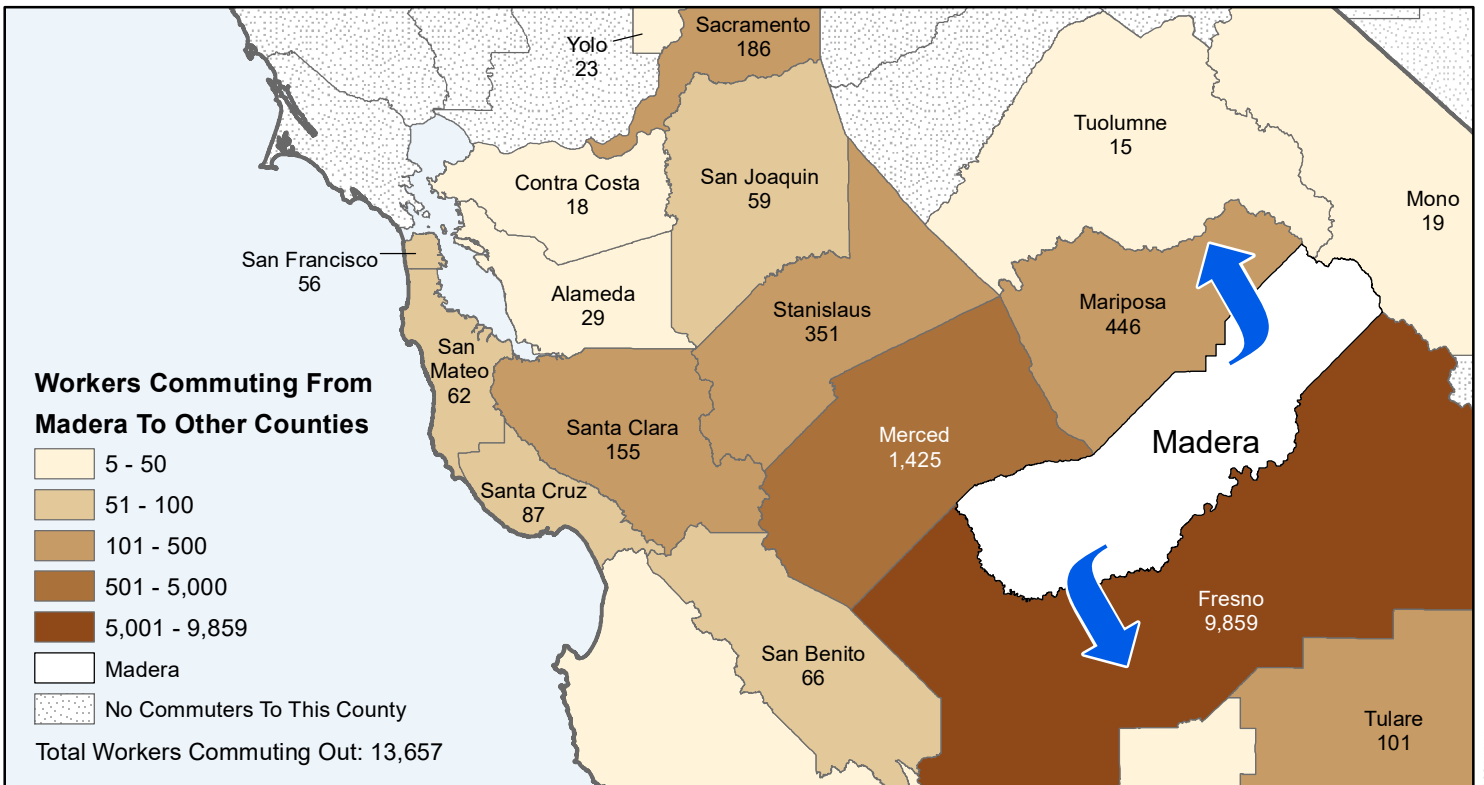

Madera

County to County Commuting Estimates

Total Workers Who Live and Work in Madera: 30,551

Data Source:
 Special Report of 2011 to 2015 County-to-County Commuting Flows,
 American Community Survey, U.S. Census Bureau,
 report released 2019