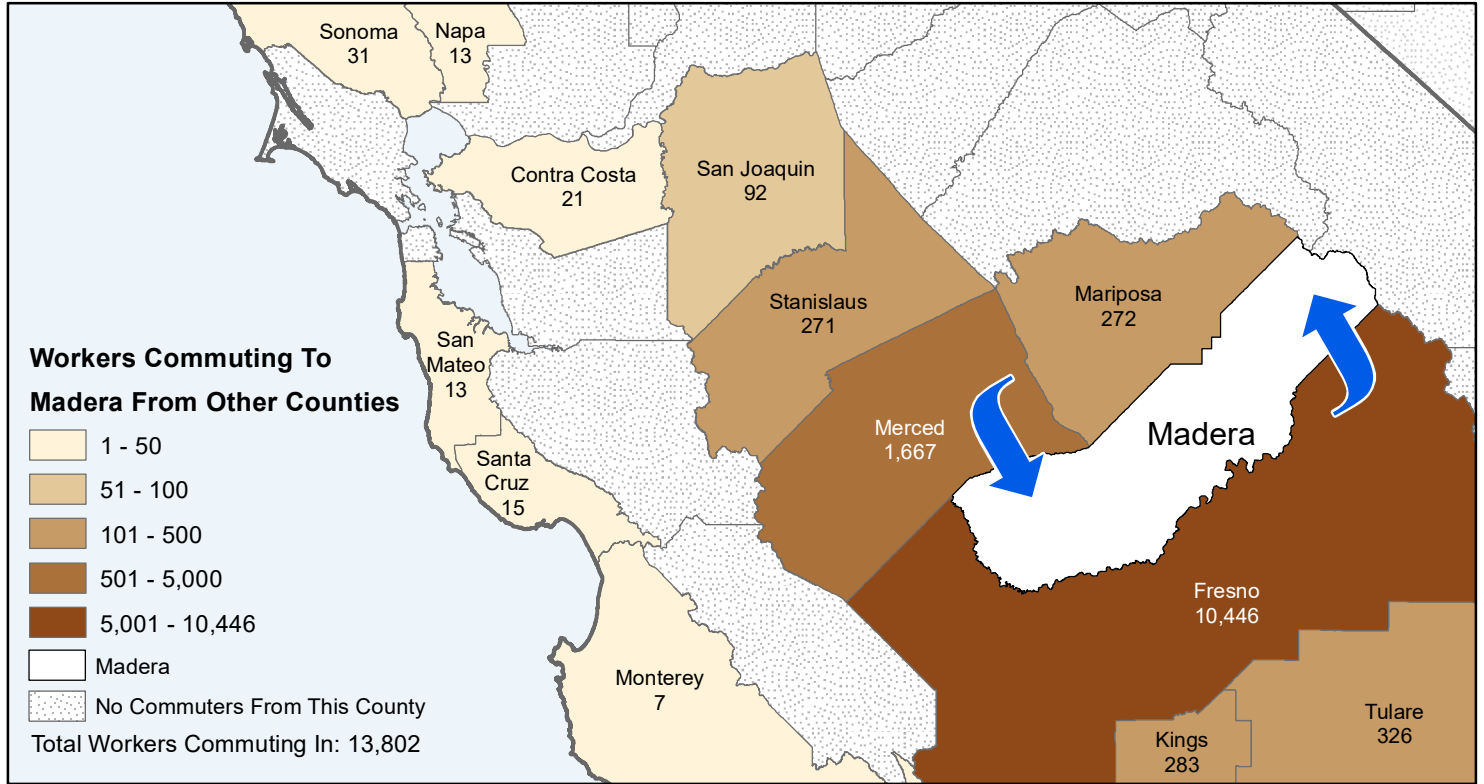

Madera

County to County Commuting Estimates

Total Workers Who Live and Work in Madera: 30,551

Data Source:
 Special Report of 2011 to 2015 County-to-County Commuting Flows,
 American Community Survey, U.S. Census Bureau,
 report released 2019