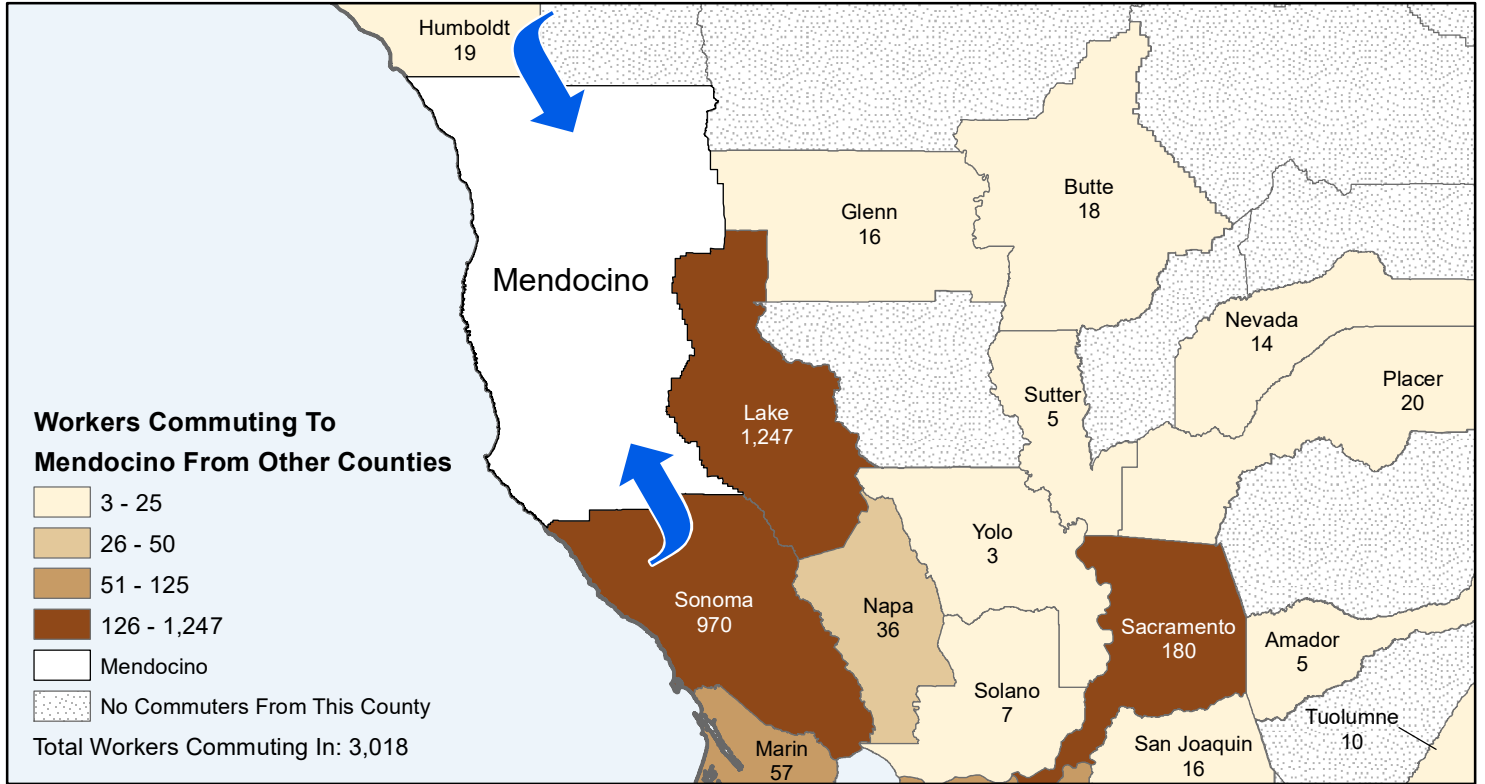

Mendocino

County to County Commuting Estimates

Total Workers Who Live And Work in Mendocino: 33,177

Data Source:
 Special Report of 2011 to 2015 County-to-County Commuting Flows,
 American Community Survey, U.S. Census Bureau,
 report released 2019

Cartography by:
 Labor Market Information Division
 California Employment Development Department
 October 2022