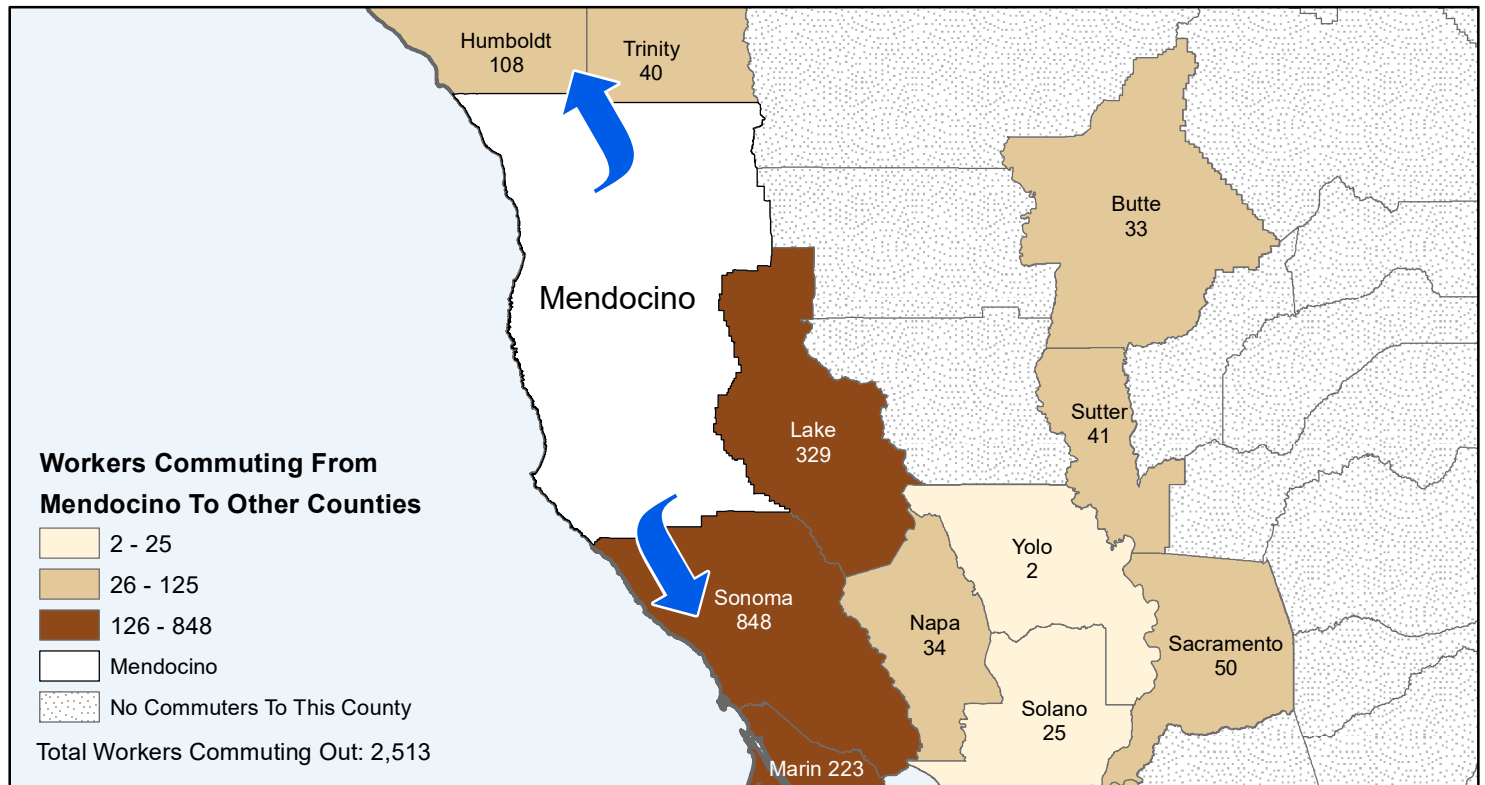

Mendocino

County to County Commuting Estimates

Total Workers Who Live And Work in Mendocino: 33,177

Data Source:
 Special Report of 2011 to 2015 County-to-County Commuting Flows,
 American Community Survey, U.S. Census Bureau,
 report released 2019

Cartography by:
 Labor Market Information Division
 California Employment Development Department
 October 2022