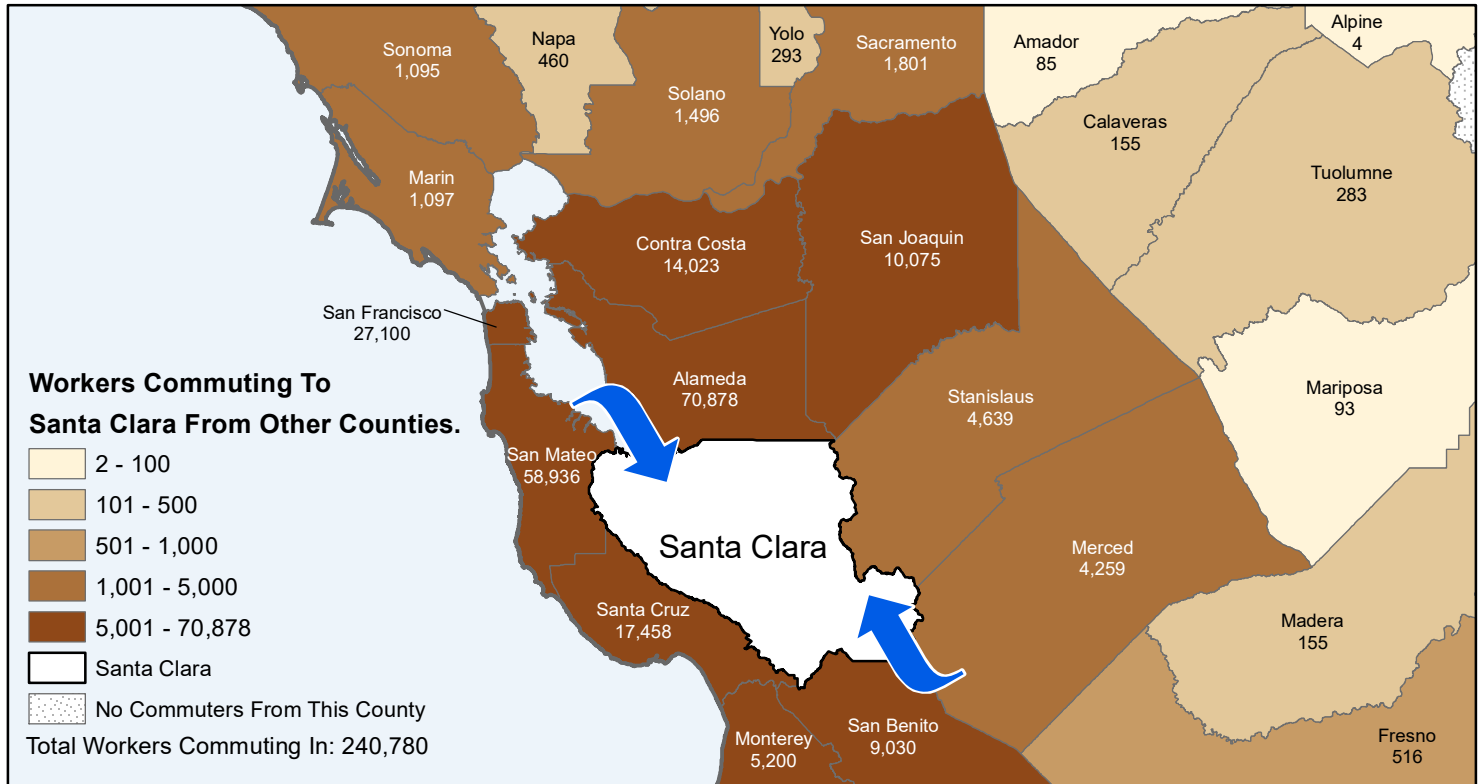

Santa Clara

County to County Commuting Estimates

Total Workers Who Live And Work in Santa Clara: 774,477

Data Source:
 Special Report of 2011 to 2015 County-to-County Commuting Flows,
 American Community Survey, U.S. Census Bureau,
 report released 2019

Cartography by:
 Labor Market Information Division
 California Employment Development Department
 October 2022