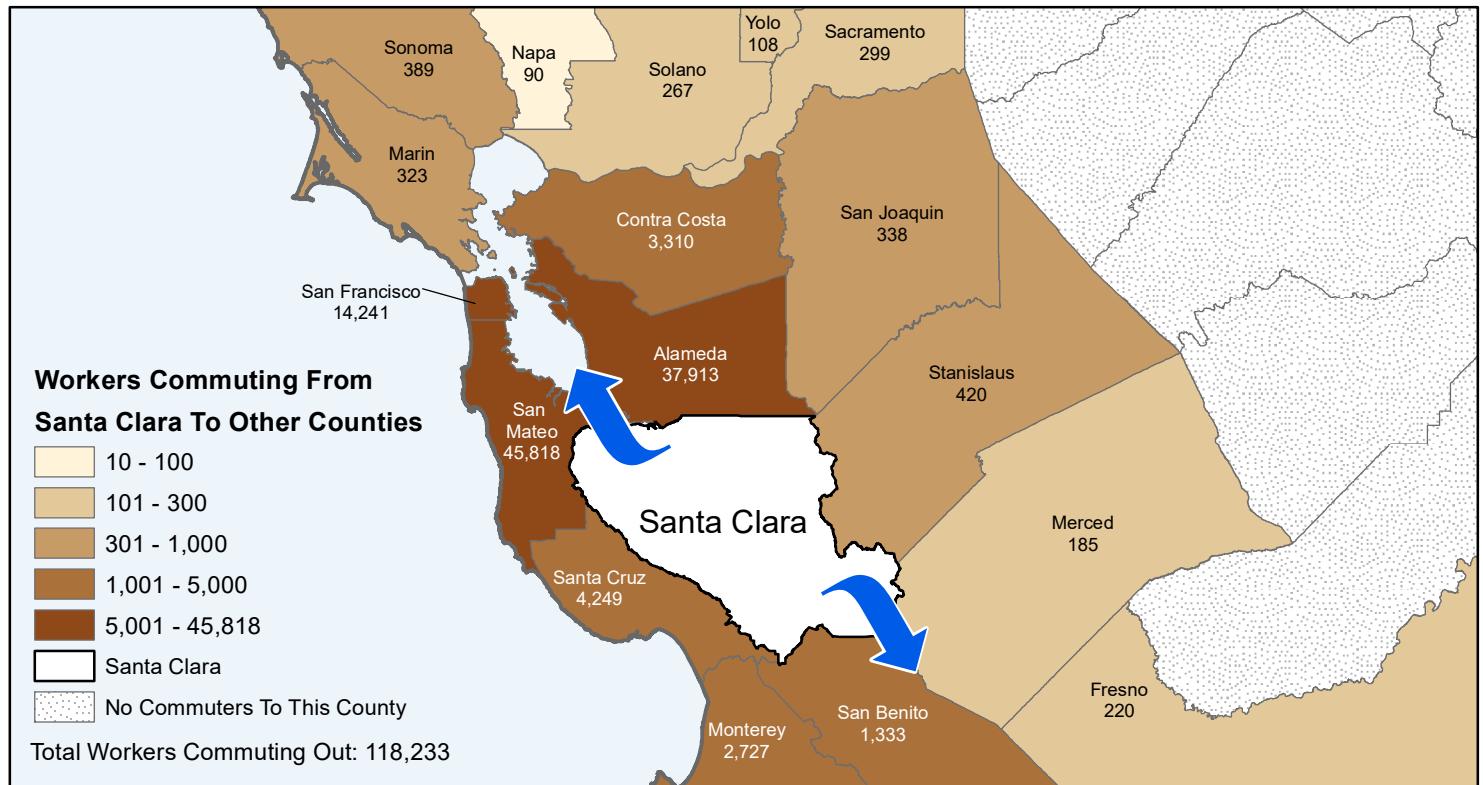

Santa Clara

County to County Commuting Estimates

Total Workers Who Live And Work in Santa Clara: 774,477

Data Source:
 Special Report of 2011 to 2015 County-to-County Commuting Flows,
 American Community Survey, U.S. Census Bureau,
 report released 2019