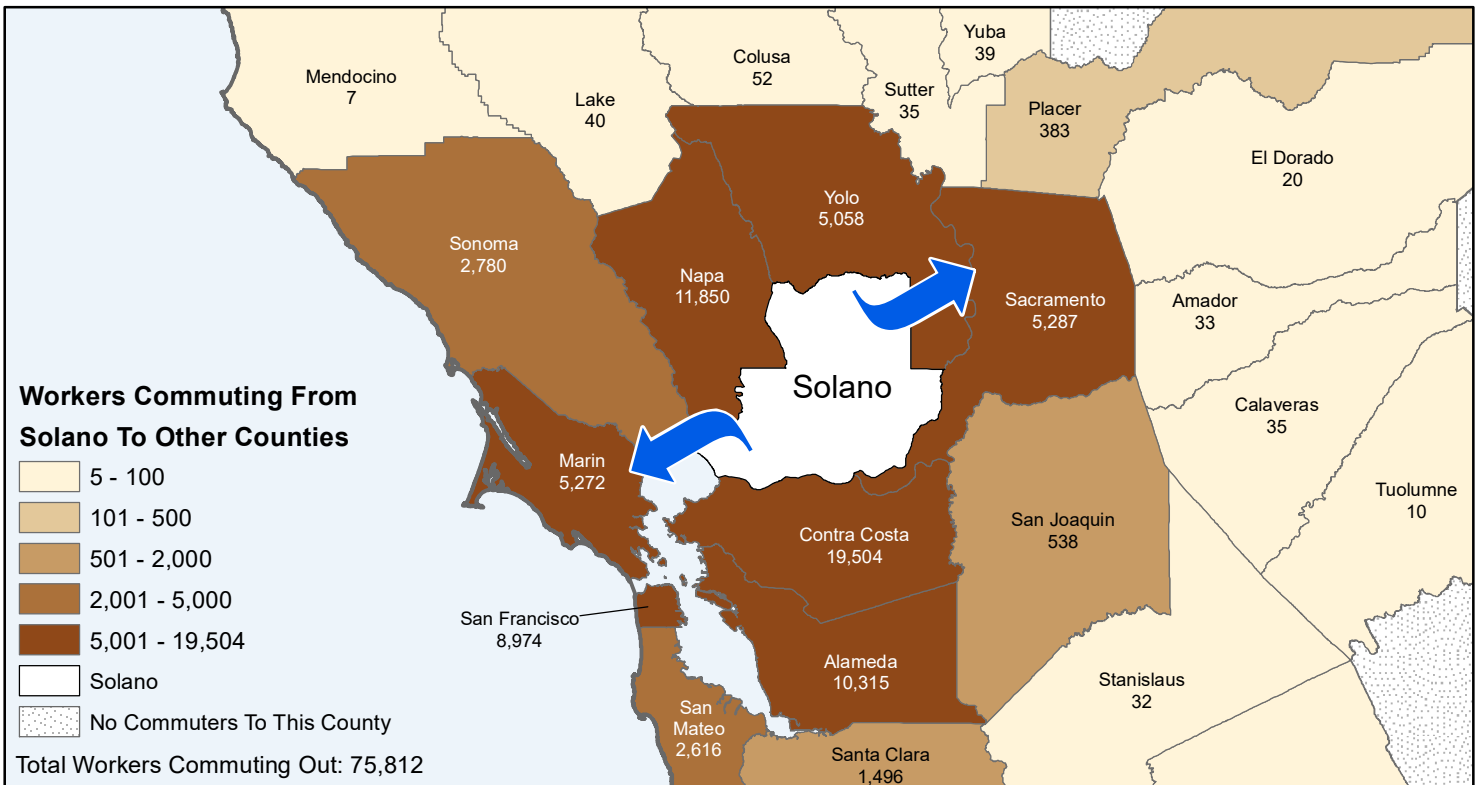

Solano

County to County Commuting Estimates

Total Workers Who Live And Work in Solano: 109,059

Data Source:
 Special Report of 2011 to 2015 County-to-County Commuting Flows,
 American Community Survey, U.S. Census Bureau,
 report released 2019