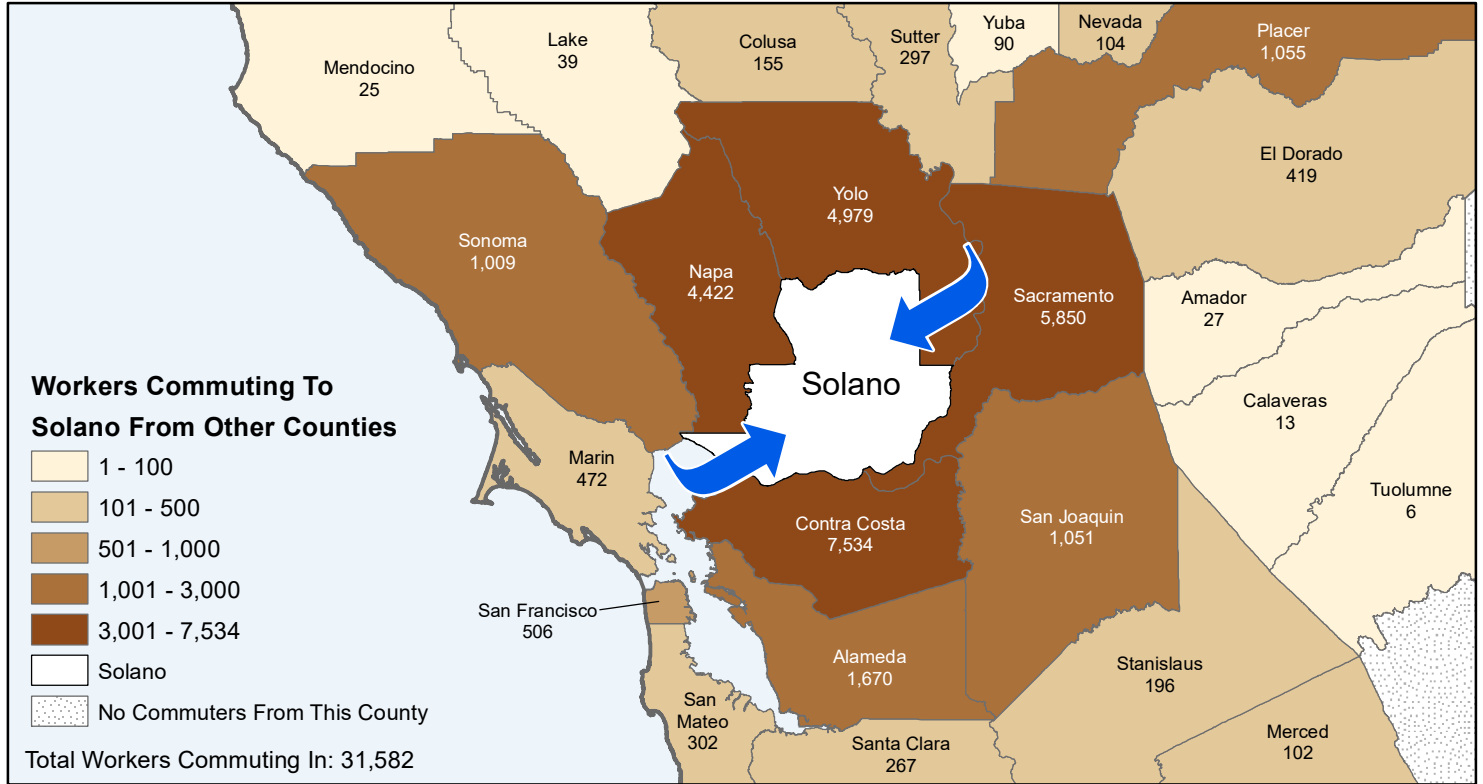

Solano

County to County Commuting Estimates

Total Workers Who Live And Work in Solano: 109,059

Data Source:
 Special Report of 2011 to 2015 County-to-County Commuting Flows,
 American Community Survey, U.S. Census Bureau,
 report released 2019