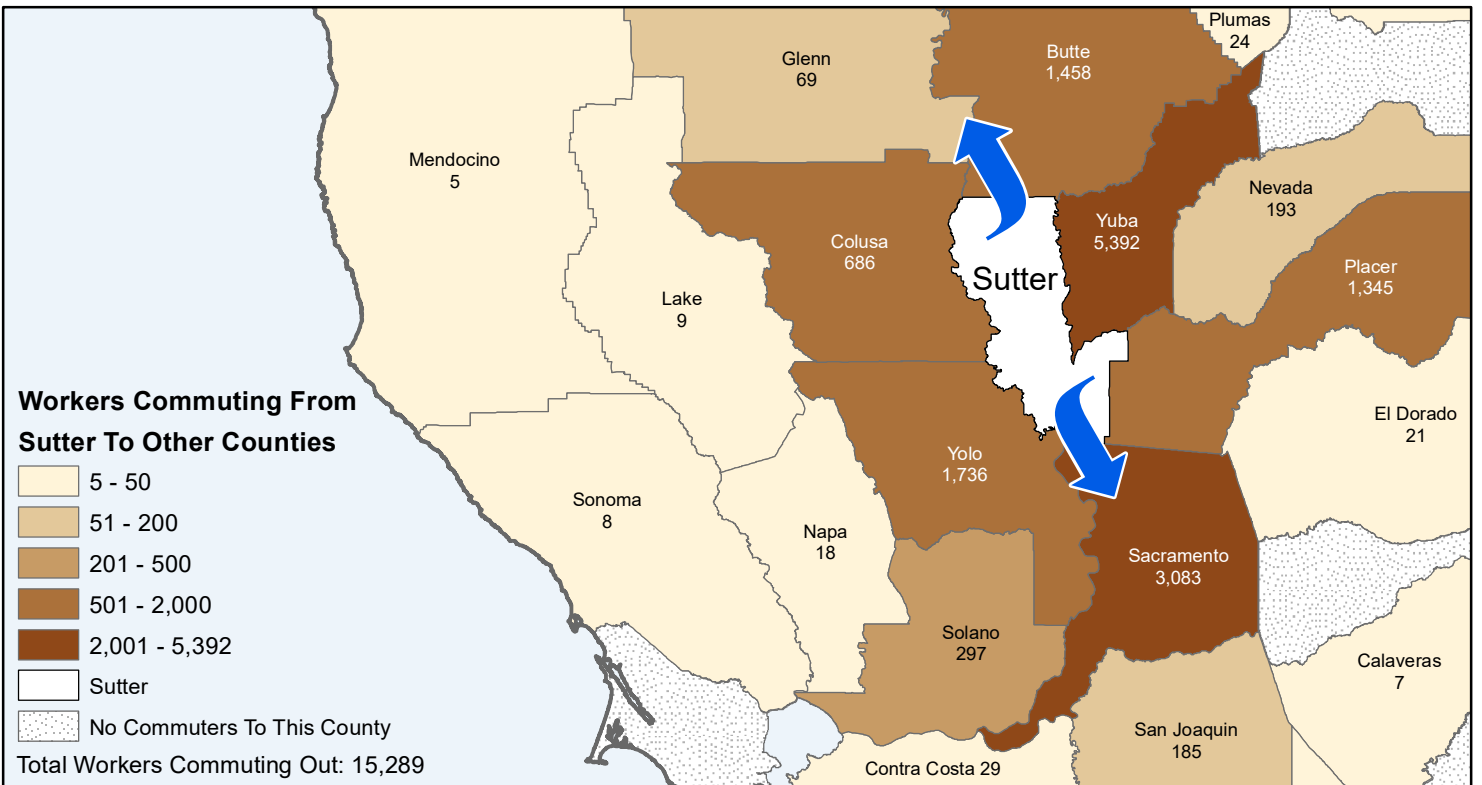

Sutter

County to County Commuting Estimates

Total Workers Who Live And Work in Sutter: 21,304

Data Source:
 Special Report of 2011 to 2015 County-to-County Commuting Flows,
 American Community Survey, U.S. Census Bureau,
 report released 2019

Cartography by:
 Labor Market Information Division
 California Employment Development Department
 October 2022