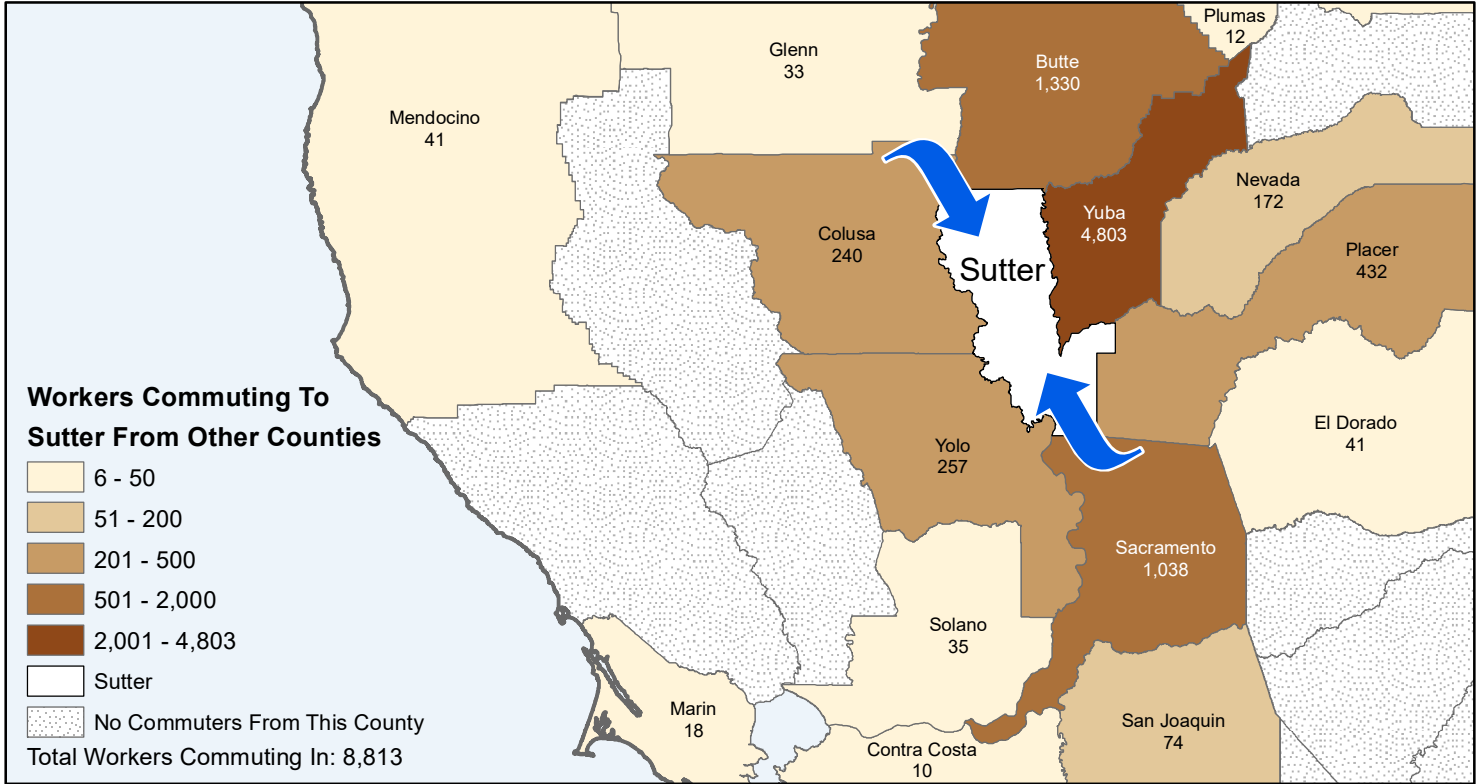

Sutter

County to County Commuting Estimates

Total Workers Who Live And Work in Sutter: 21,304

Data Source:
 Special Report of 2011 to 2015 County-to-County Commuting Flows,
 American Community Survey, U.S. Census Bureau,
 report released 2019

Cartography by:
 Labor Market Information Division
 California Employment Development Department
 October 2022