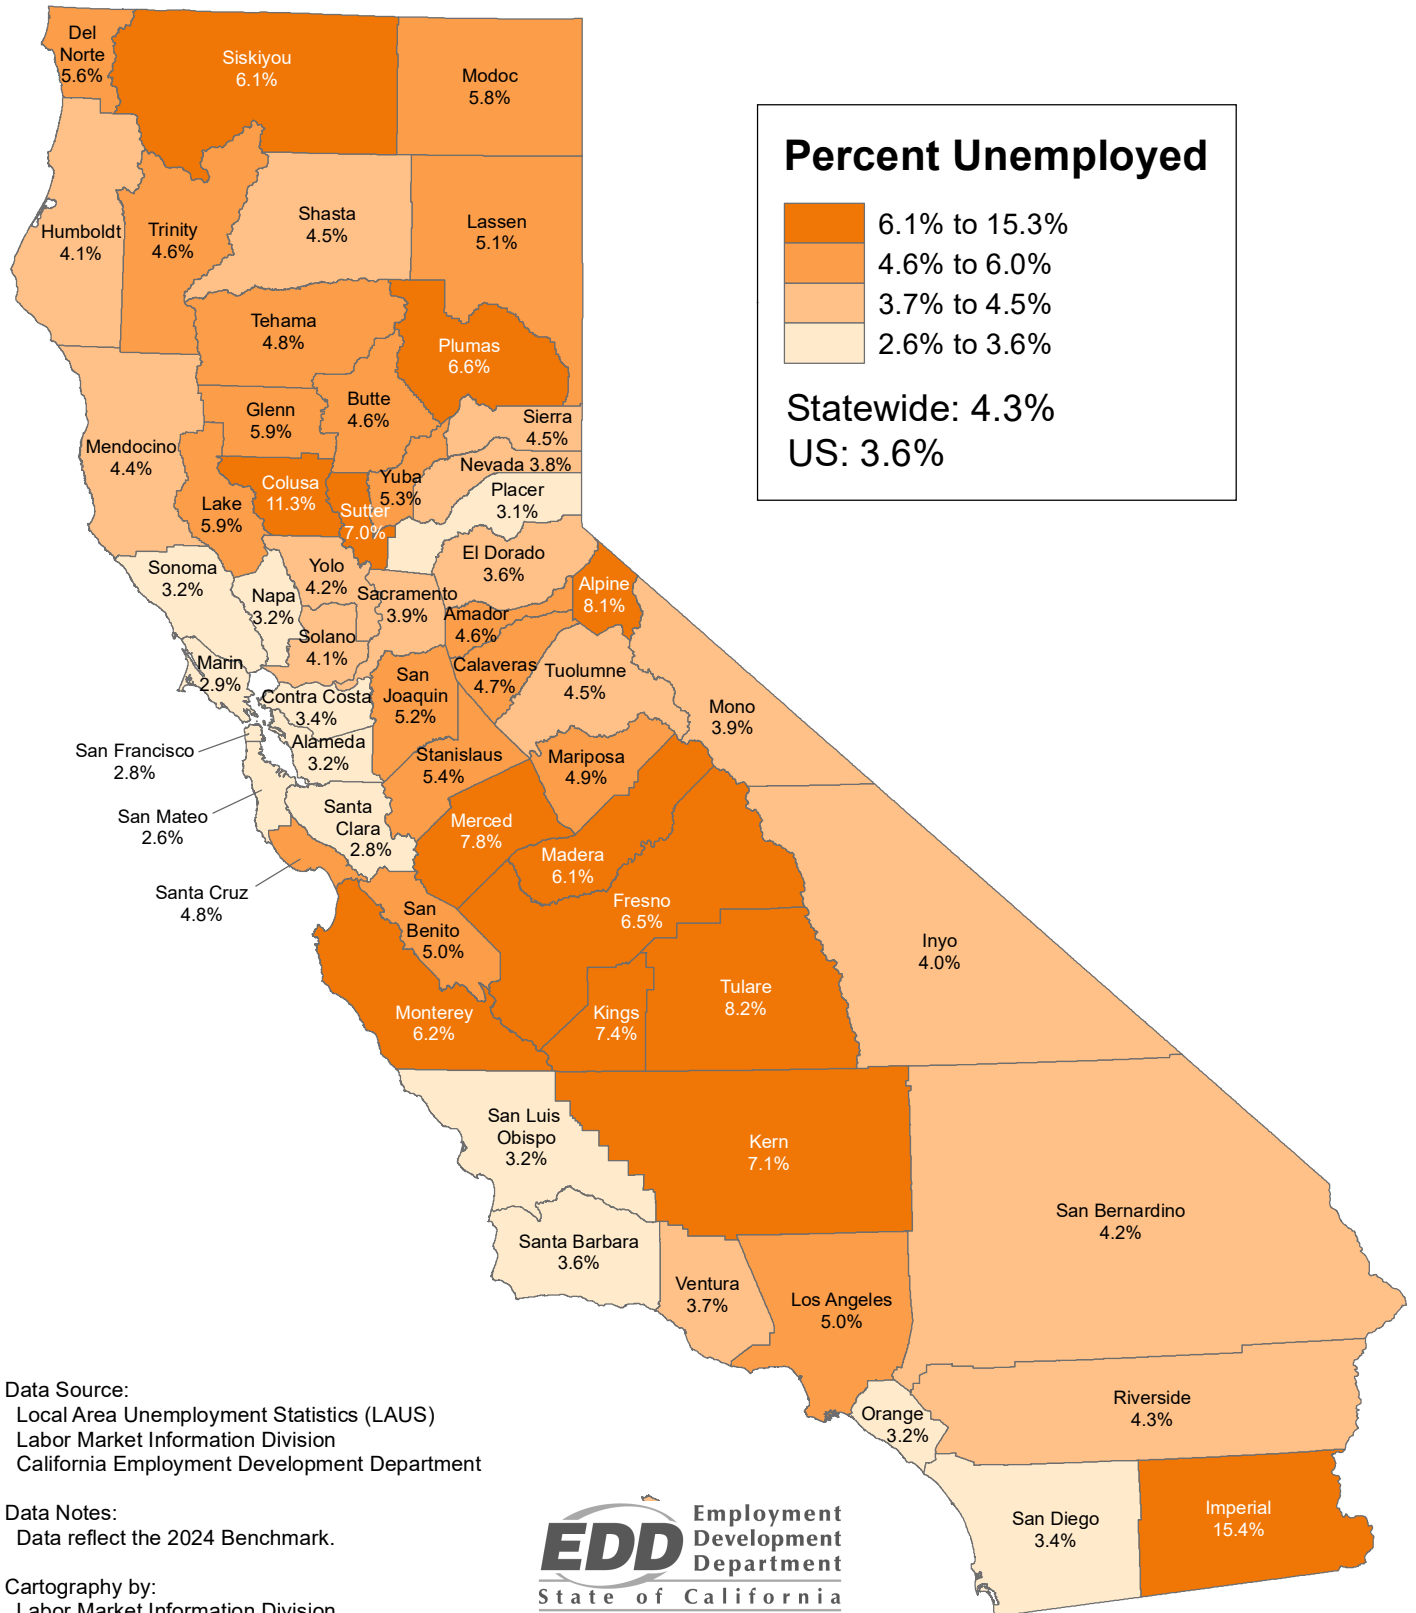

# County Unemployment Rates 2022 Annual Average (Not Seasonally Adjusted)

Data Source:  
Local Area Unemployment Statistics (LAUS)  
Labor Market Information Division  
California Employment Development Department