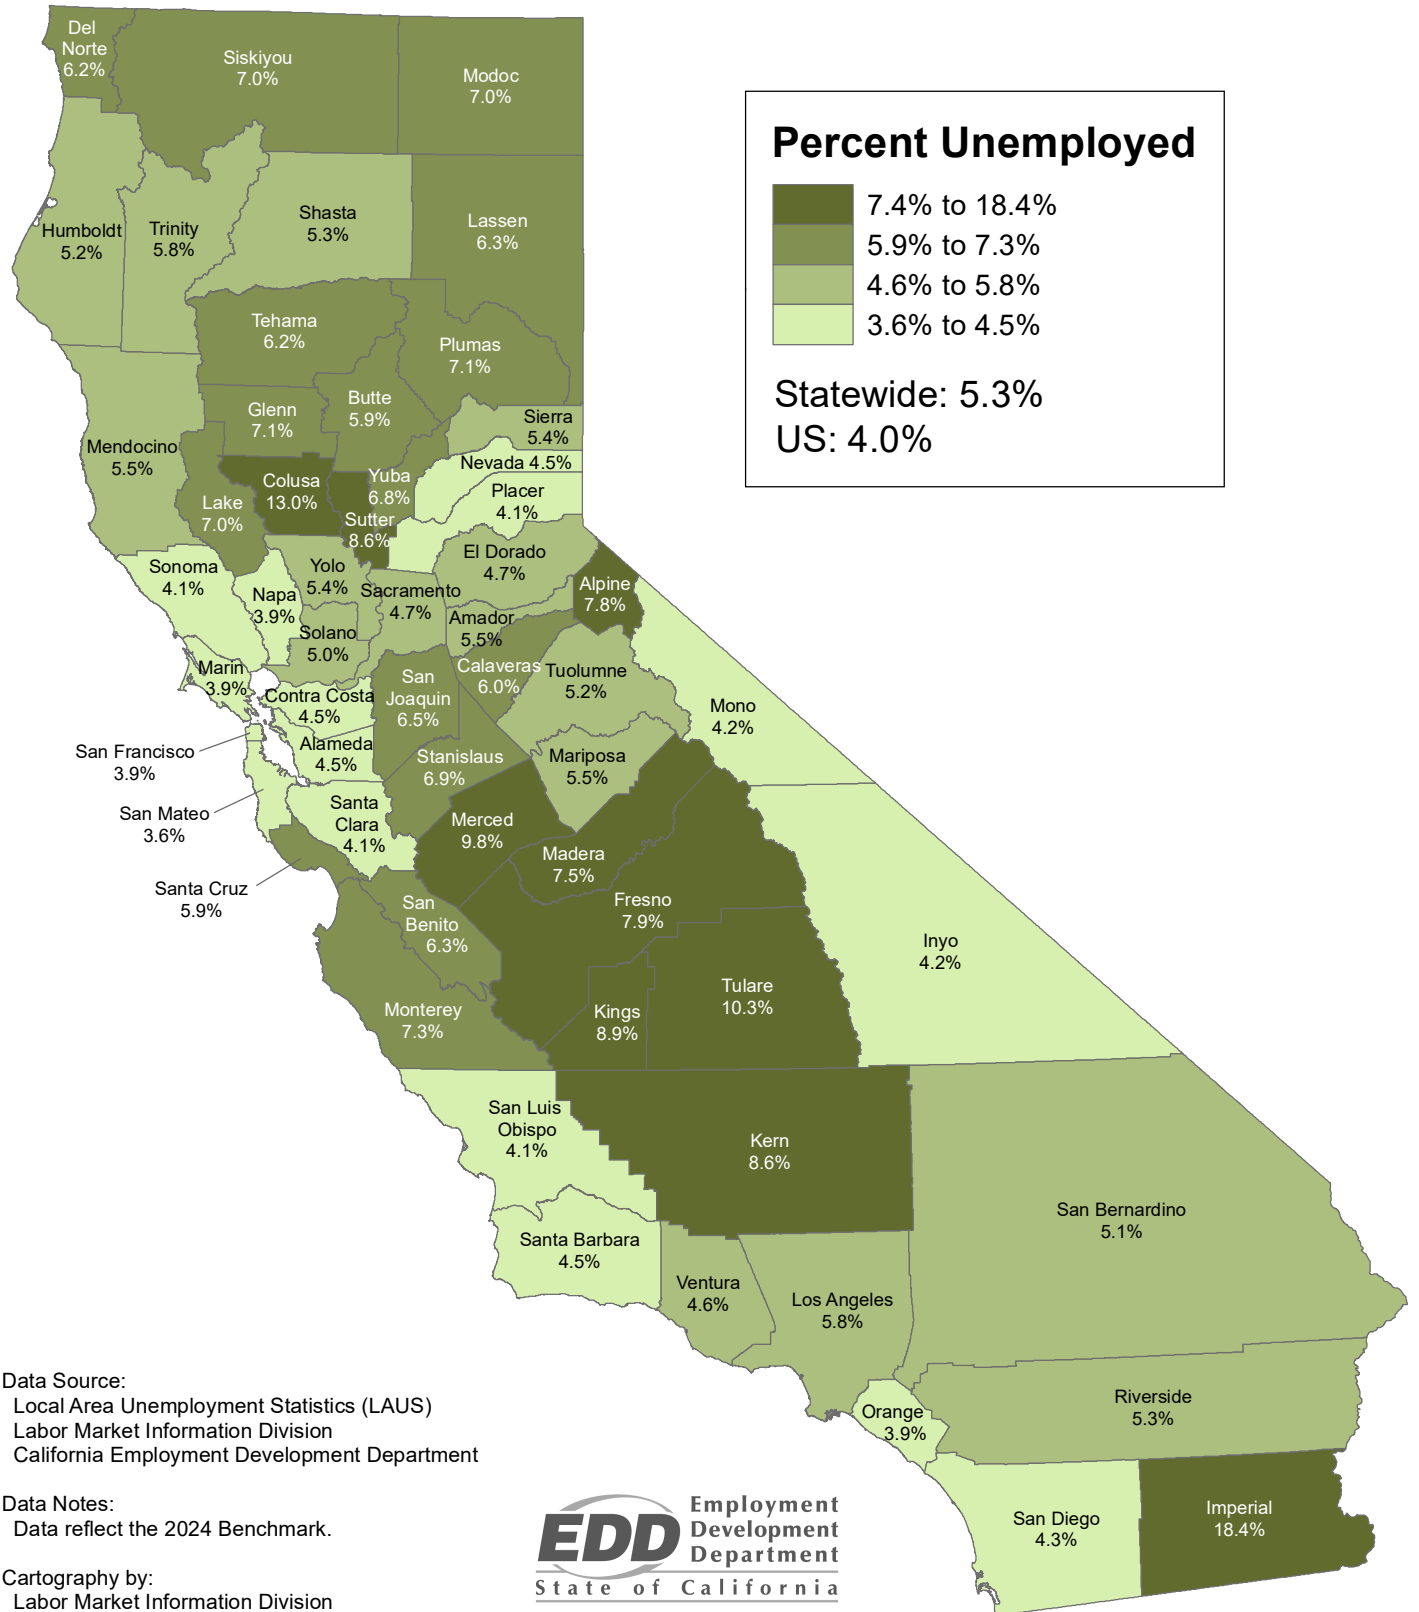

County Unemployment Rates 2024 Annual Average (Not Seasonally Adjusted)

Data Source:
Local Area Unemployment Statistics (LAUS)
Labor Market Information Division
California Employment Development Department