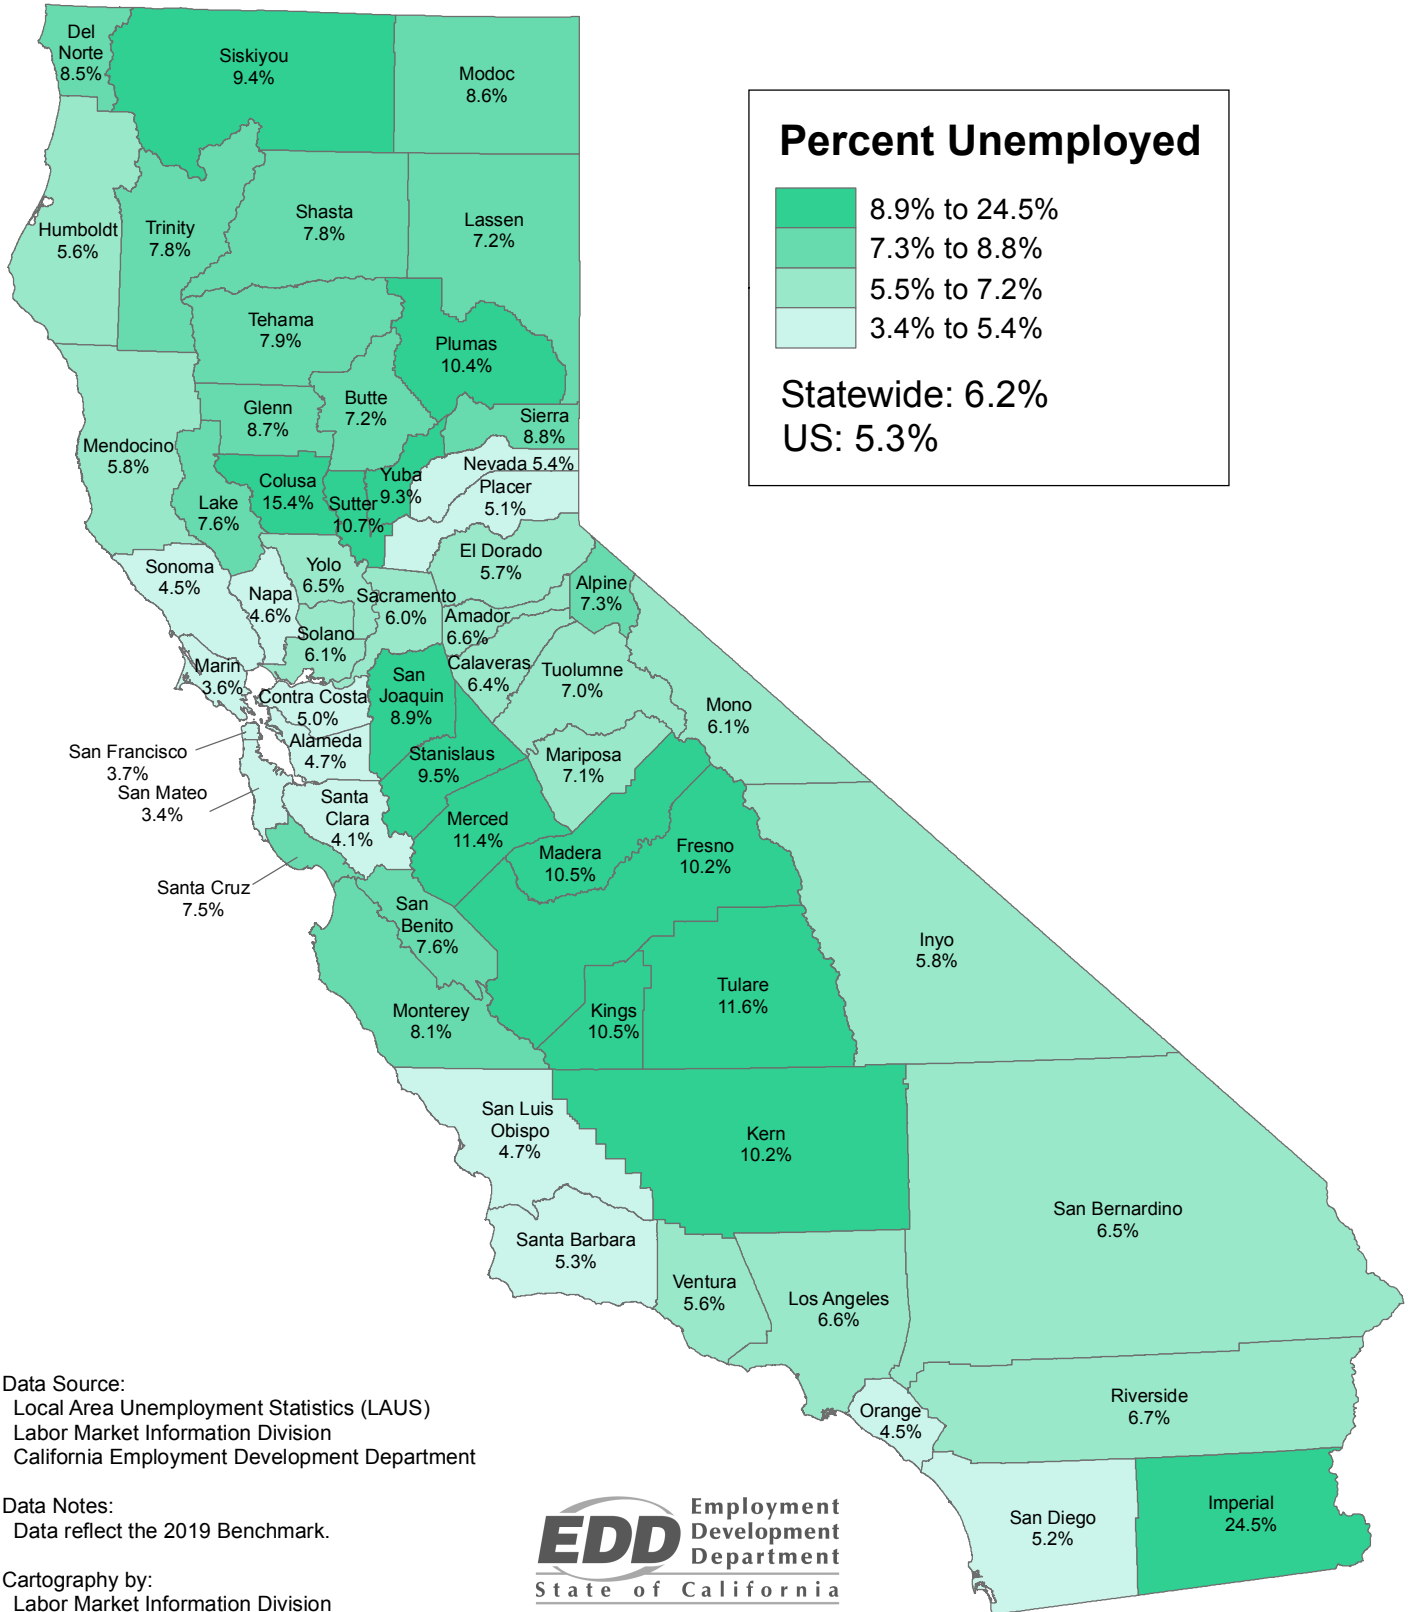

# County Unemployment Rates 2015 Annual Average (Not Seasonally Adjusted)

Data Source:  
Local Area Unemployment Statistics (LAUS)  
Labor Market Information Division  
California Employment Development Department