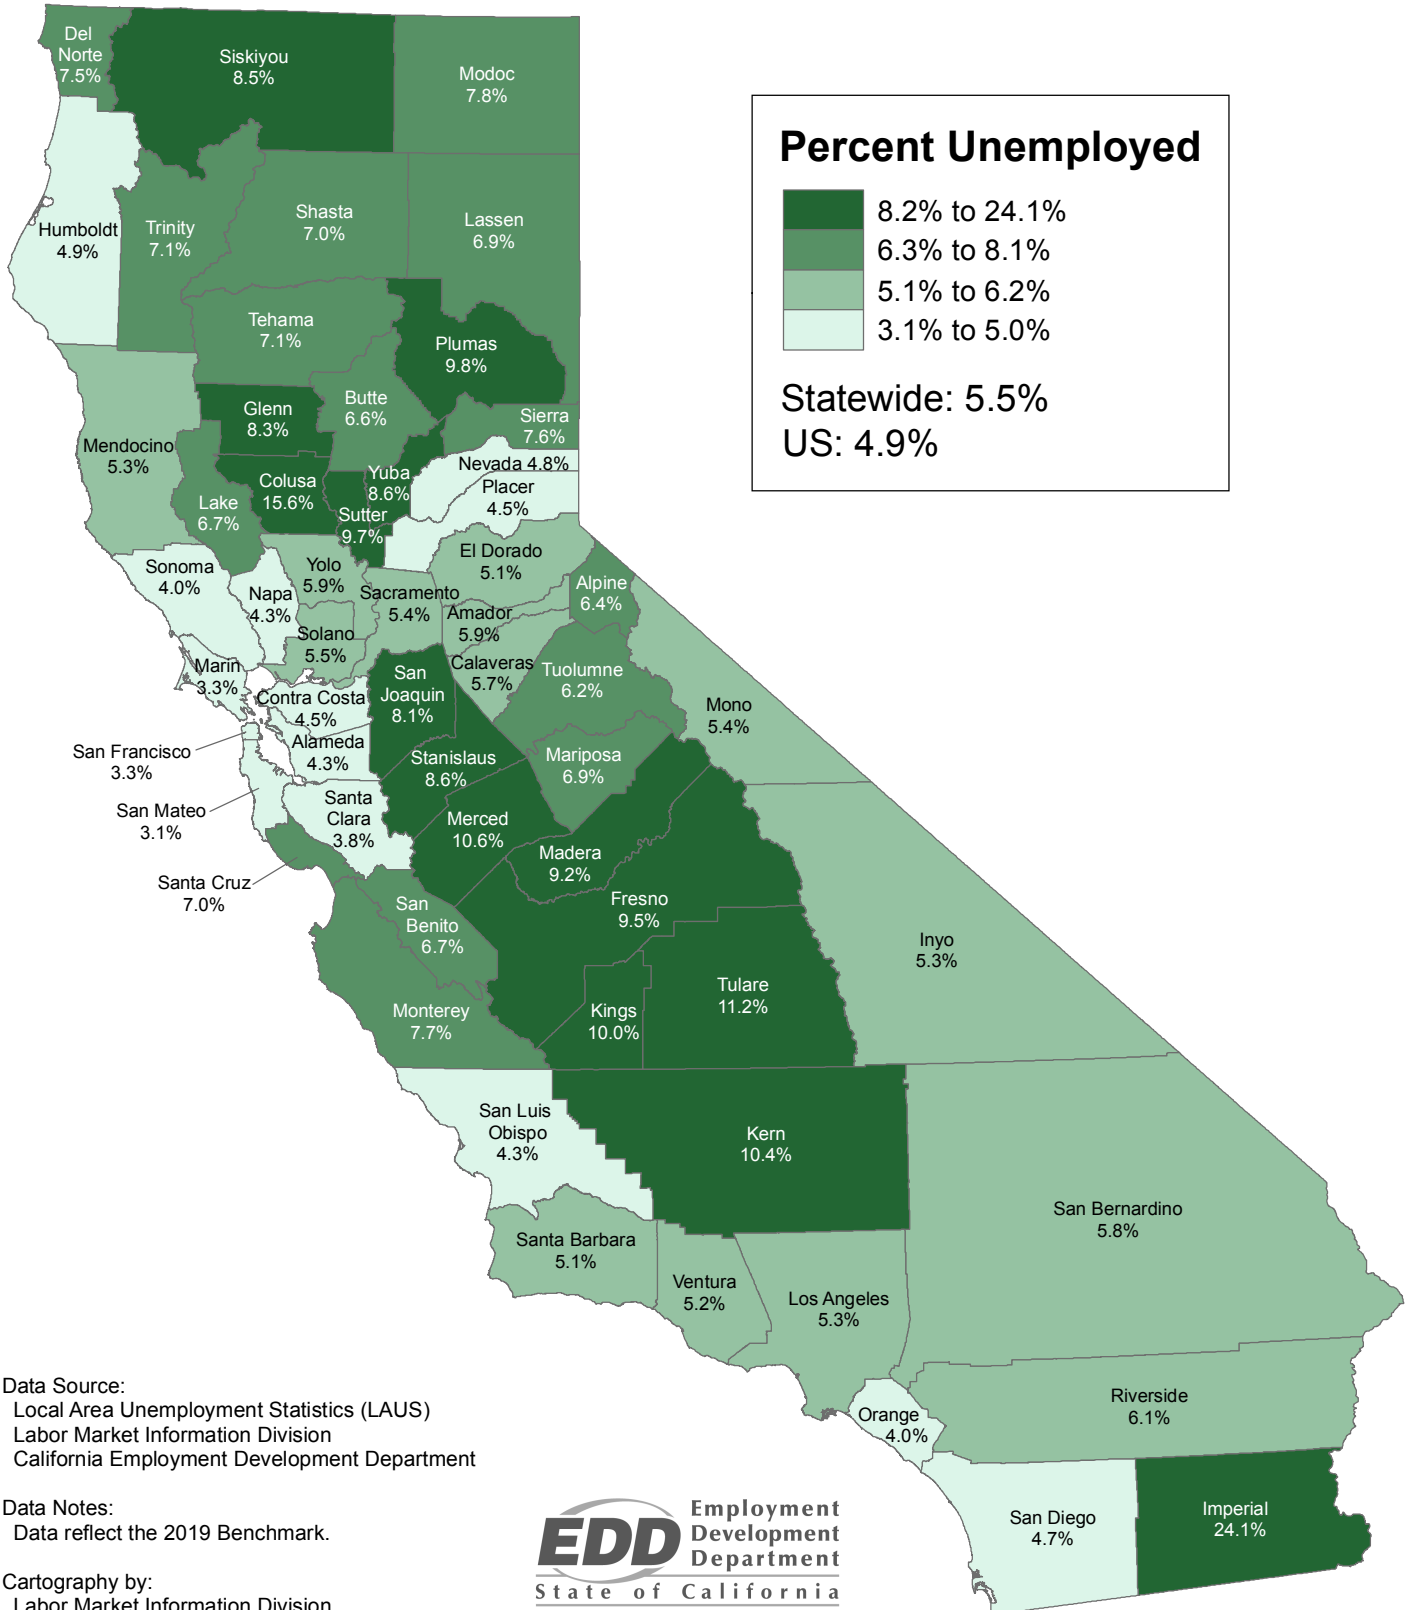

County Unemployment Rates 2016 Annual Average (Not Seasonally Adjusted)

Data Source:
Local Area Unemployment Statistics (LAUS)
Labor Market Information Division
California Employment Development Department