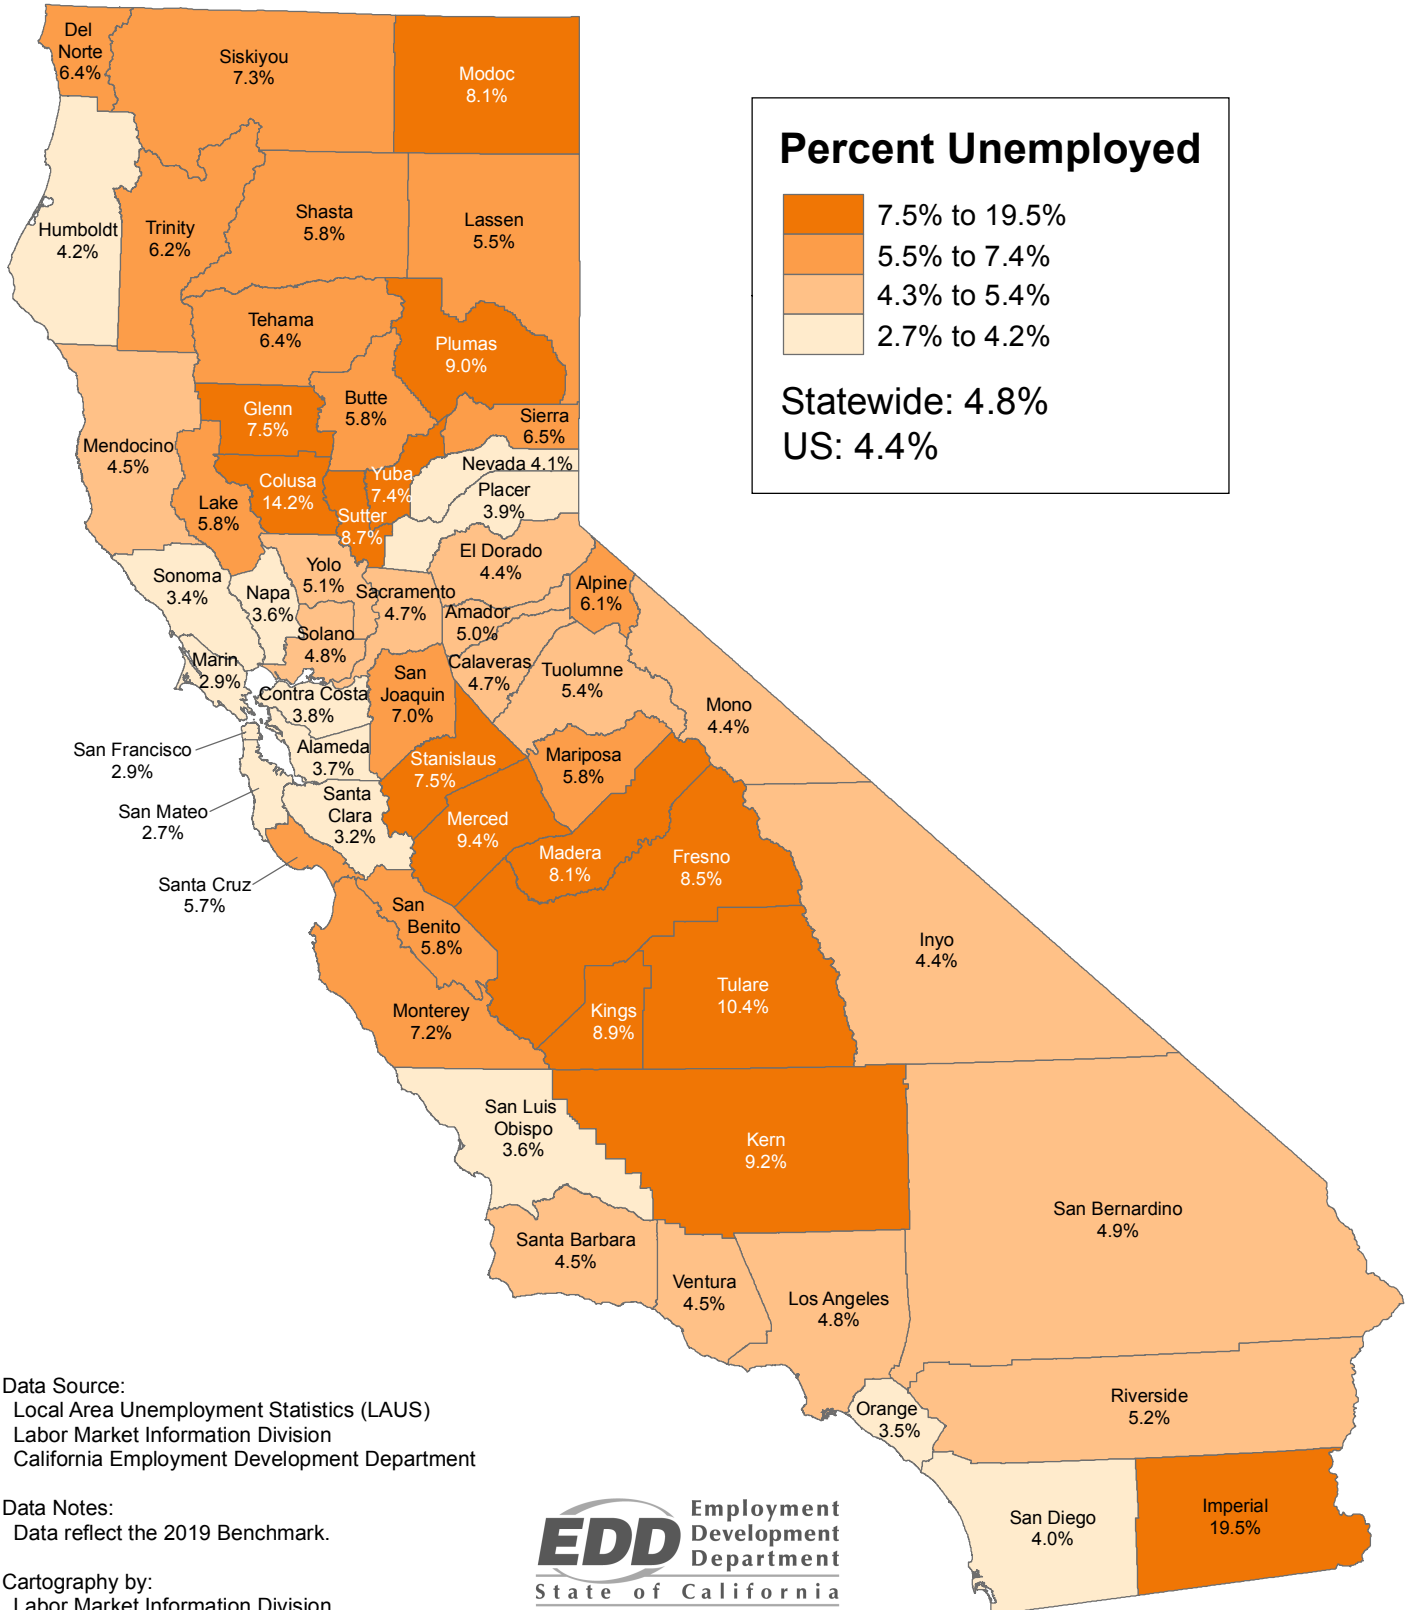

County Unemployment Rates 2017 Annual Average (Not Seasonally Adjusted)

Data Source:
Local Area Unemployment Statistics (LAUS)
Labor Market Information Division
California Employment Development Department