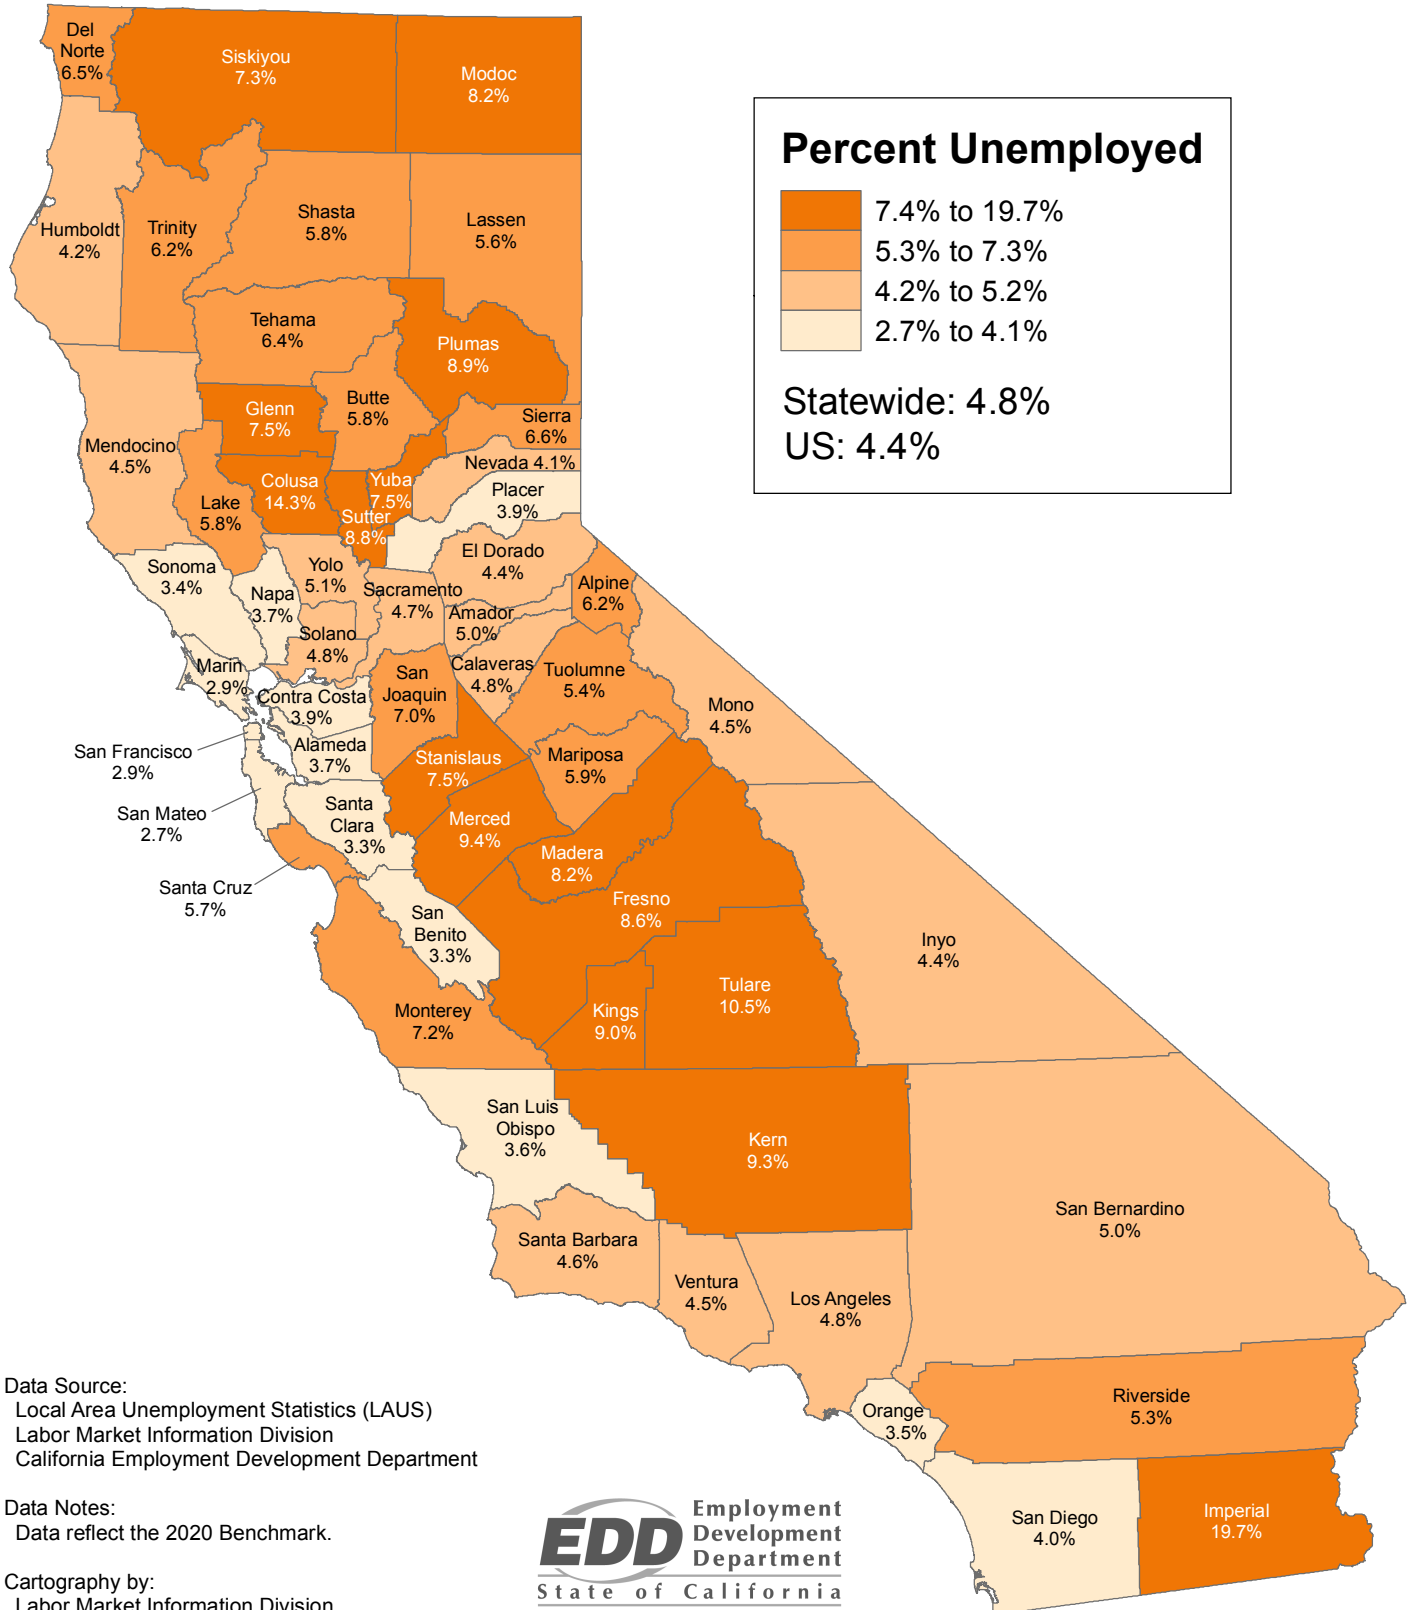

County Unemployment Rates 2017 Annual Average (Not Seasonally Adjusted)

Data Source:
Local Area Unemployment Statistics (LAUS)
Labor Market Information Division
California Employment Development Department