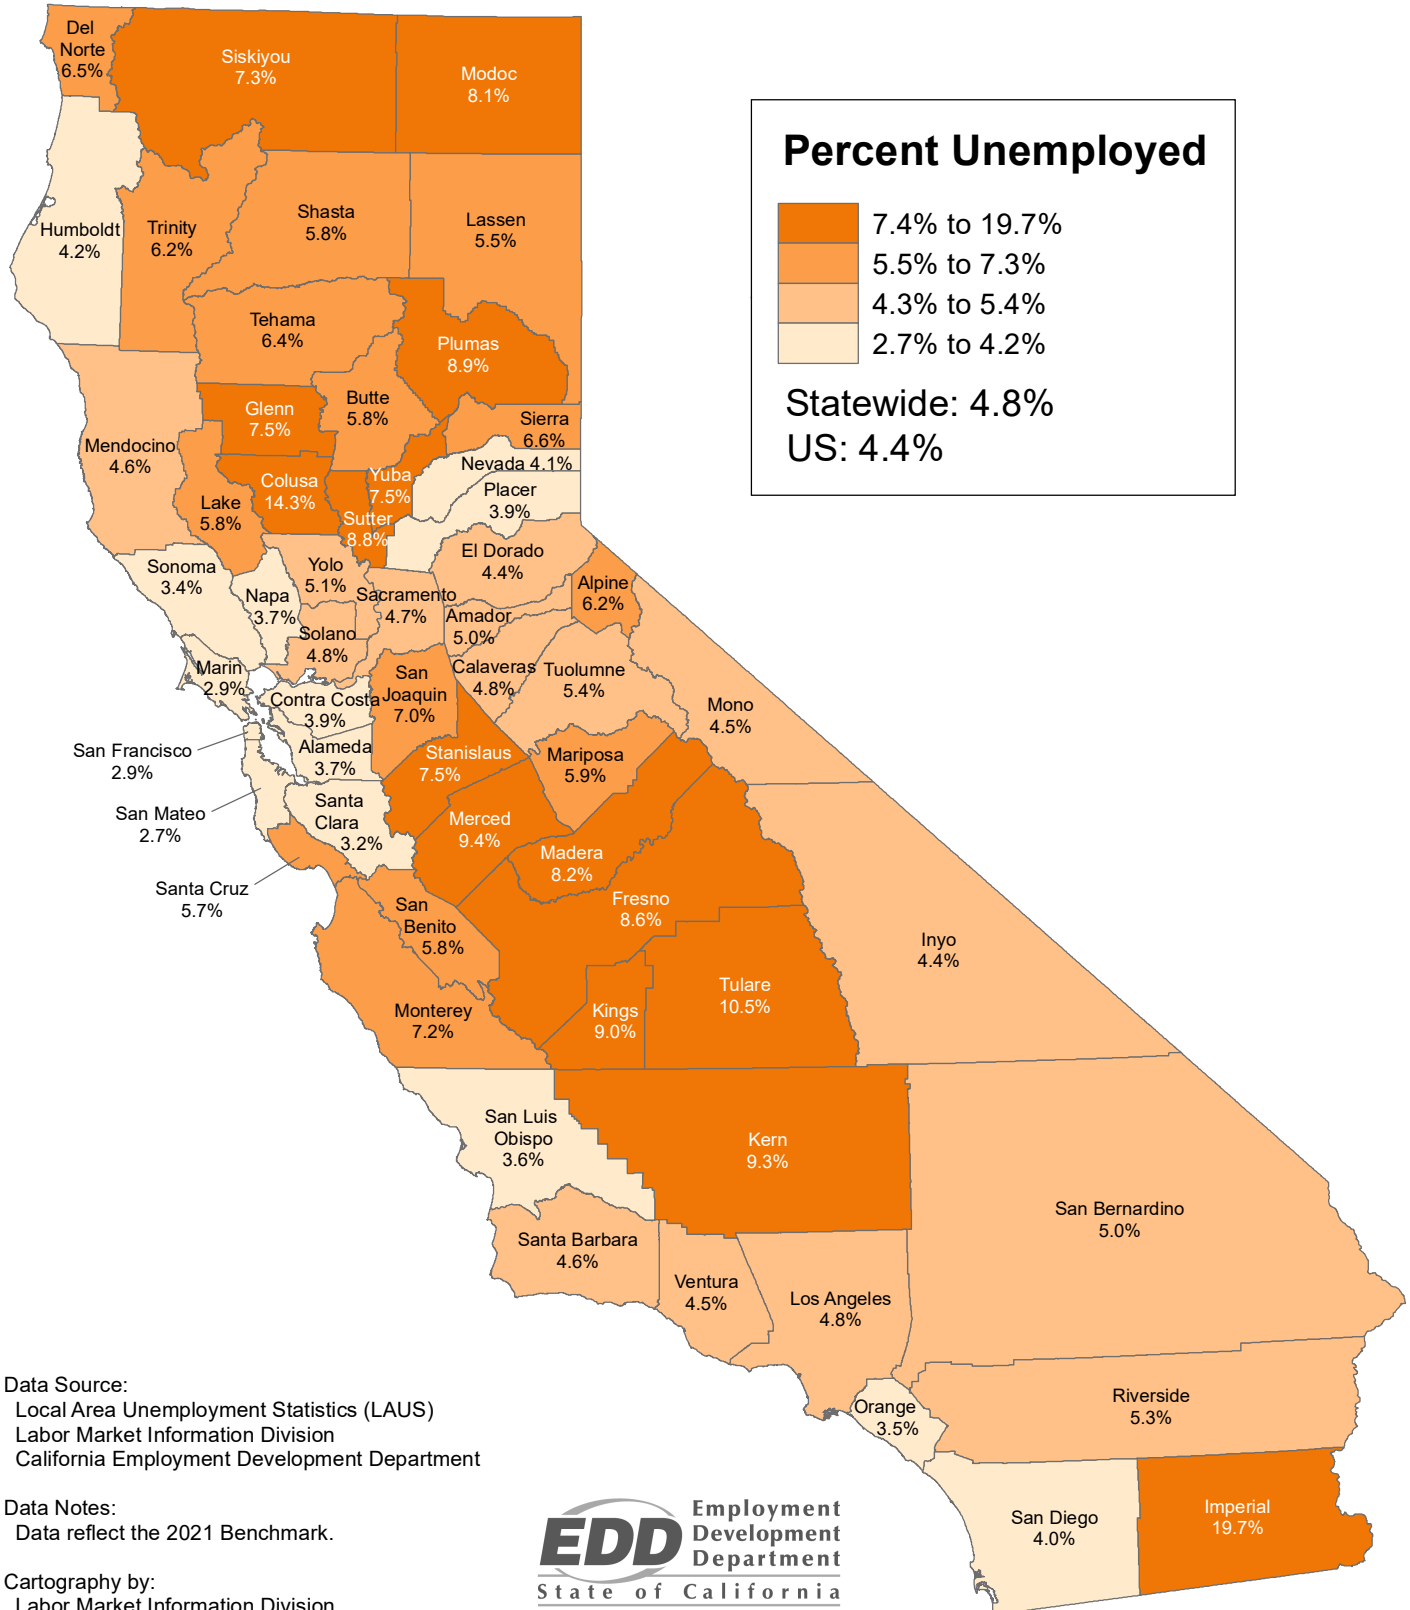

County Unemployment Rates 2017 Annual Average (Not Seasonally Adjusted)

Data Source:
Local Area Unemployment Statistics (LAUS)
Labor Market Information Division
California Employment Development Department