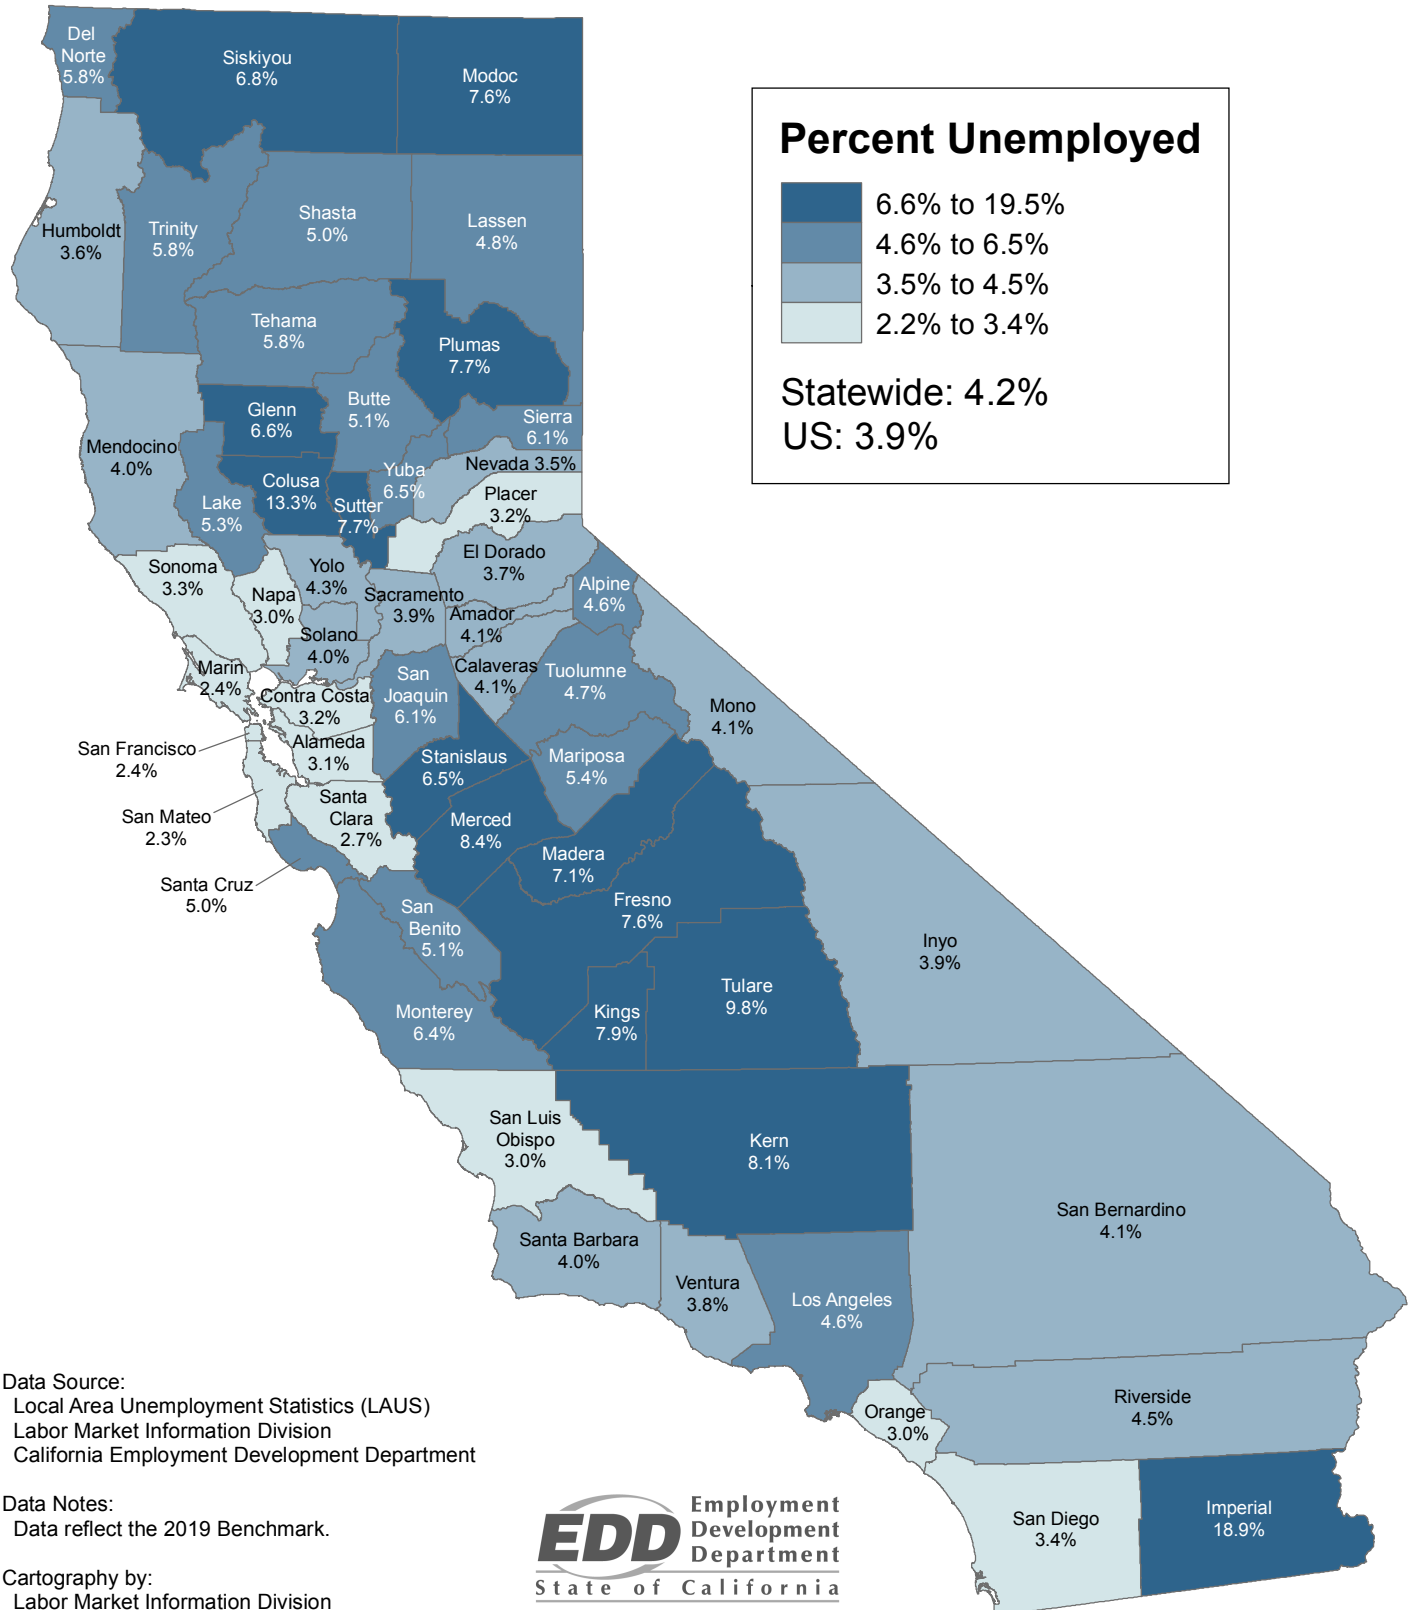

County Unemployment Rates 2018 Annual Average (Not Seasonally Adjusted)

Data Source:
Local Area Unemployment Statistics (LAUS)
Labor Market Information Division
California Employment Development Department