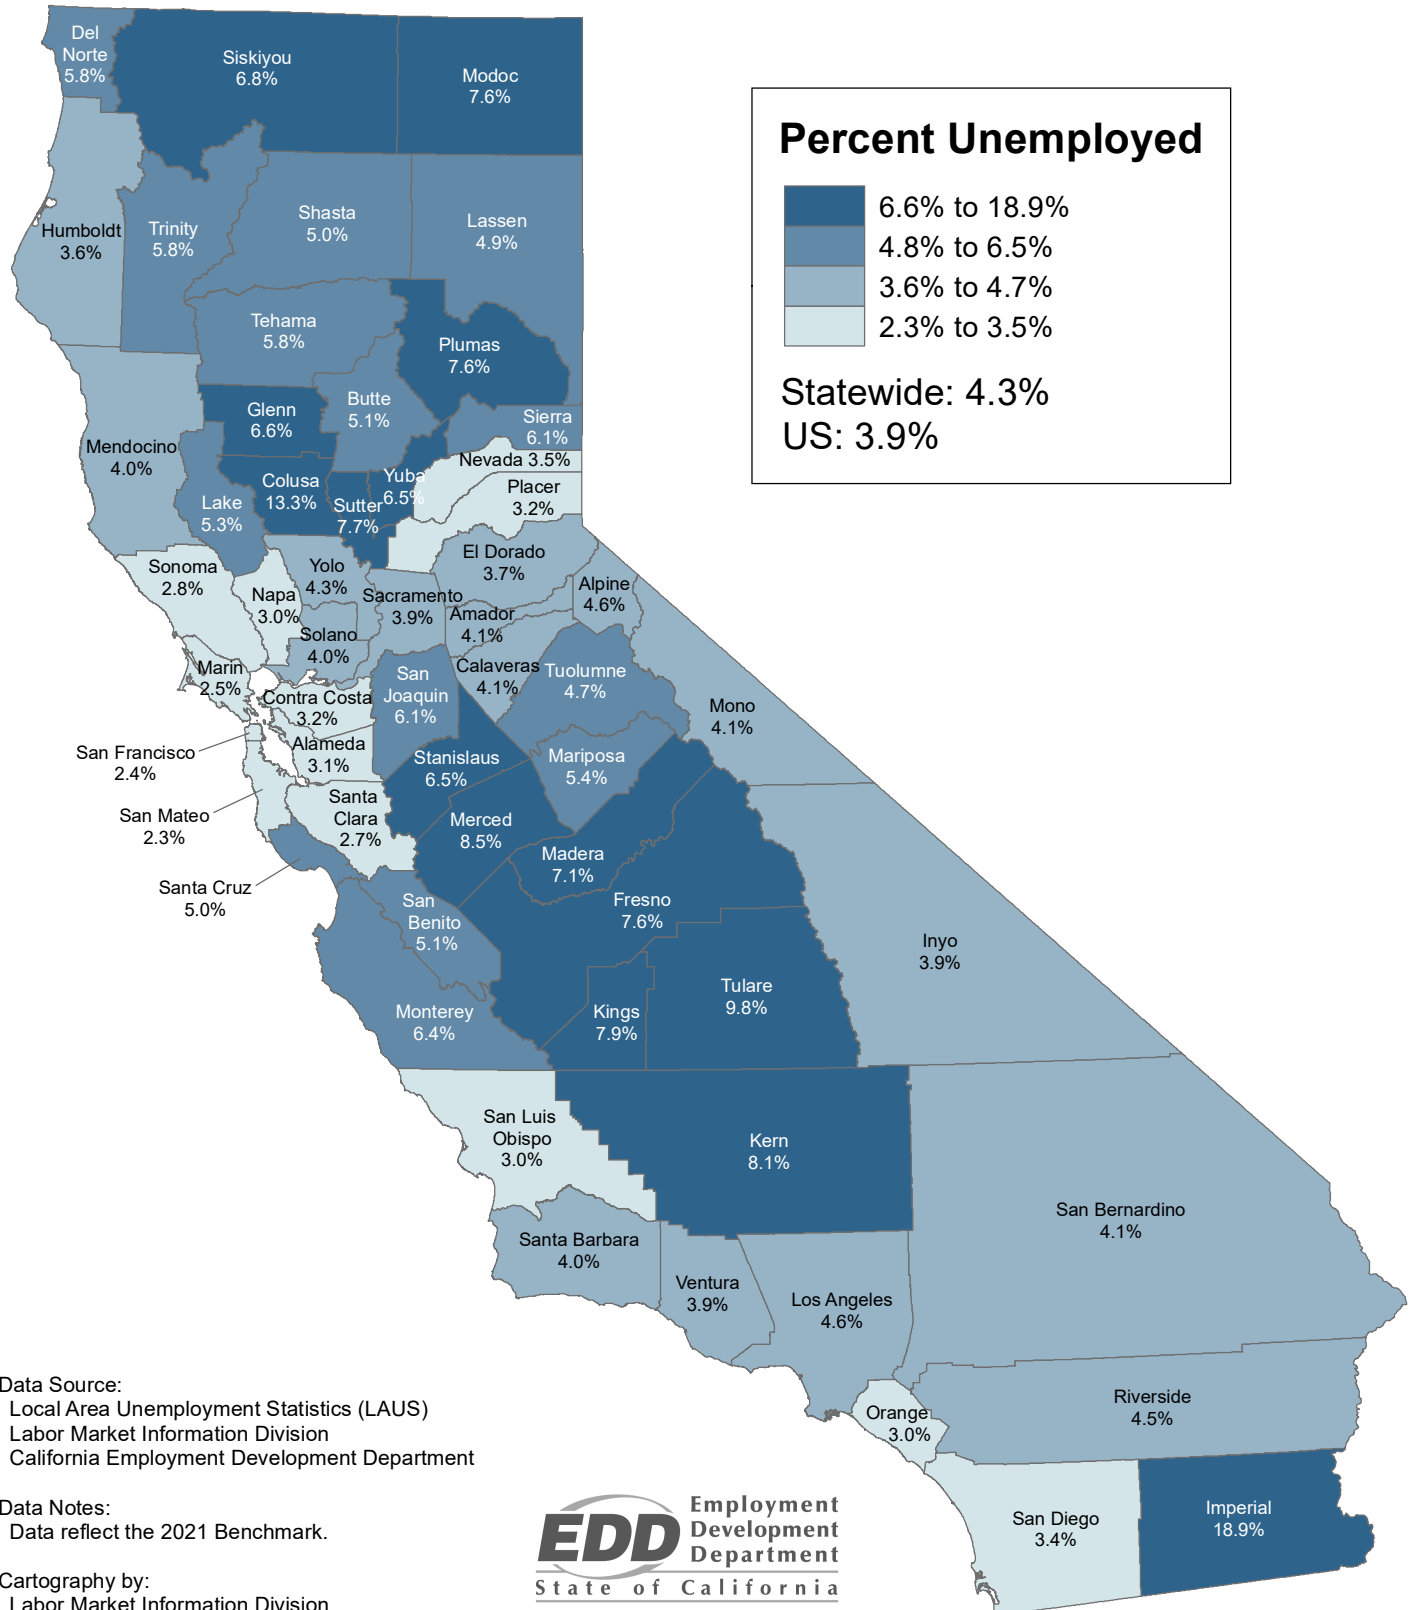

# County Unemployment Rates 2018 Annual Average (Not Seasonally Adjusted)

Data Source:  
Local Area Unemployment Statistics (LAUS)  
Labor Market Information Division  
California Employment Development Department