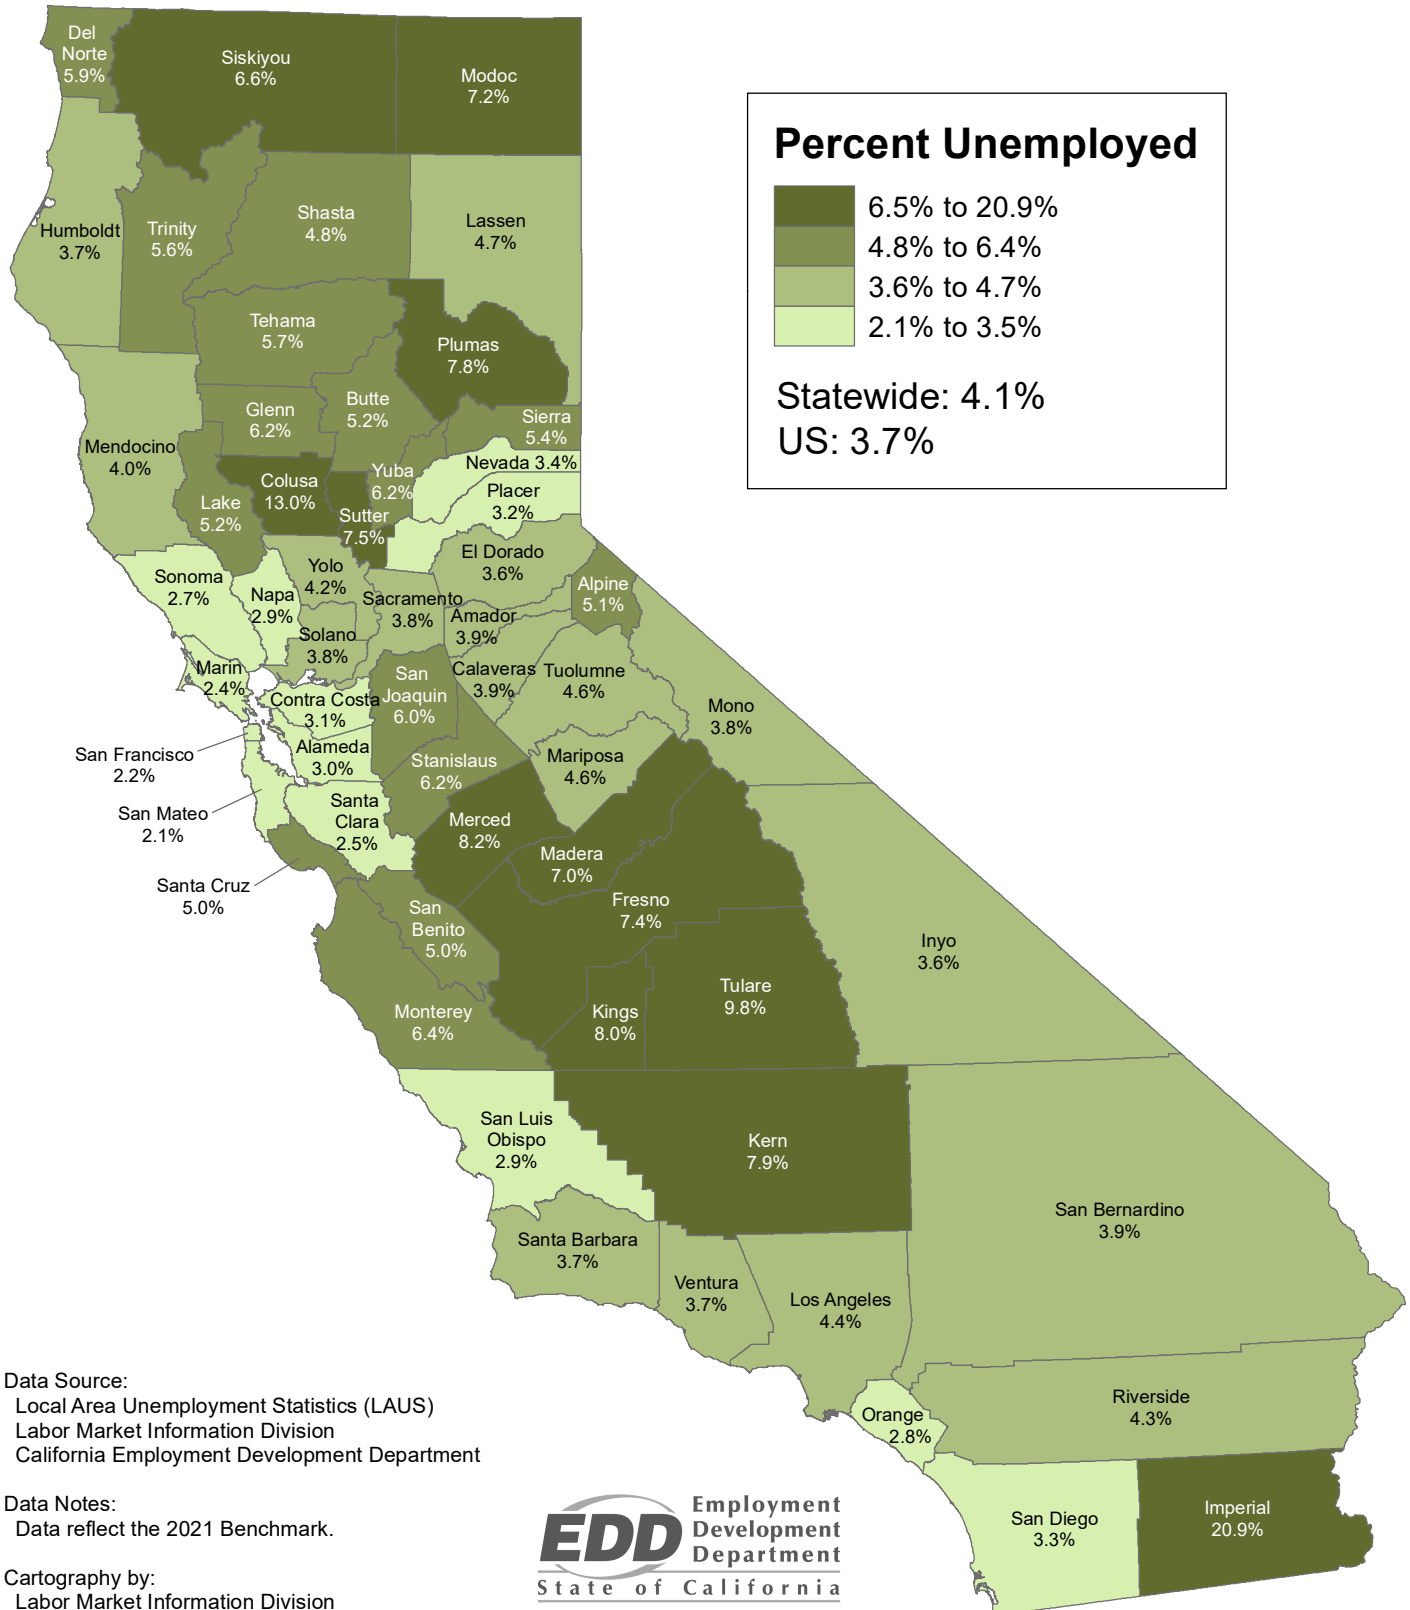

County Unemployment Rates 2019 Annual Average (Not Seasonally Adjusted)

Data Source:
Local Area Unemployment Statistics (LAUS)
Labor Market Information Division
California Employment Development Department