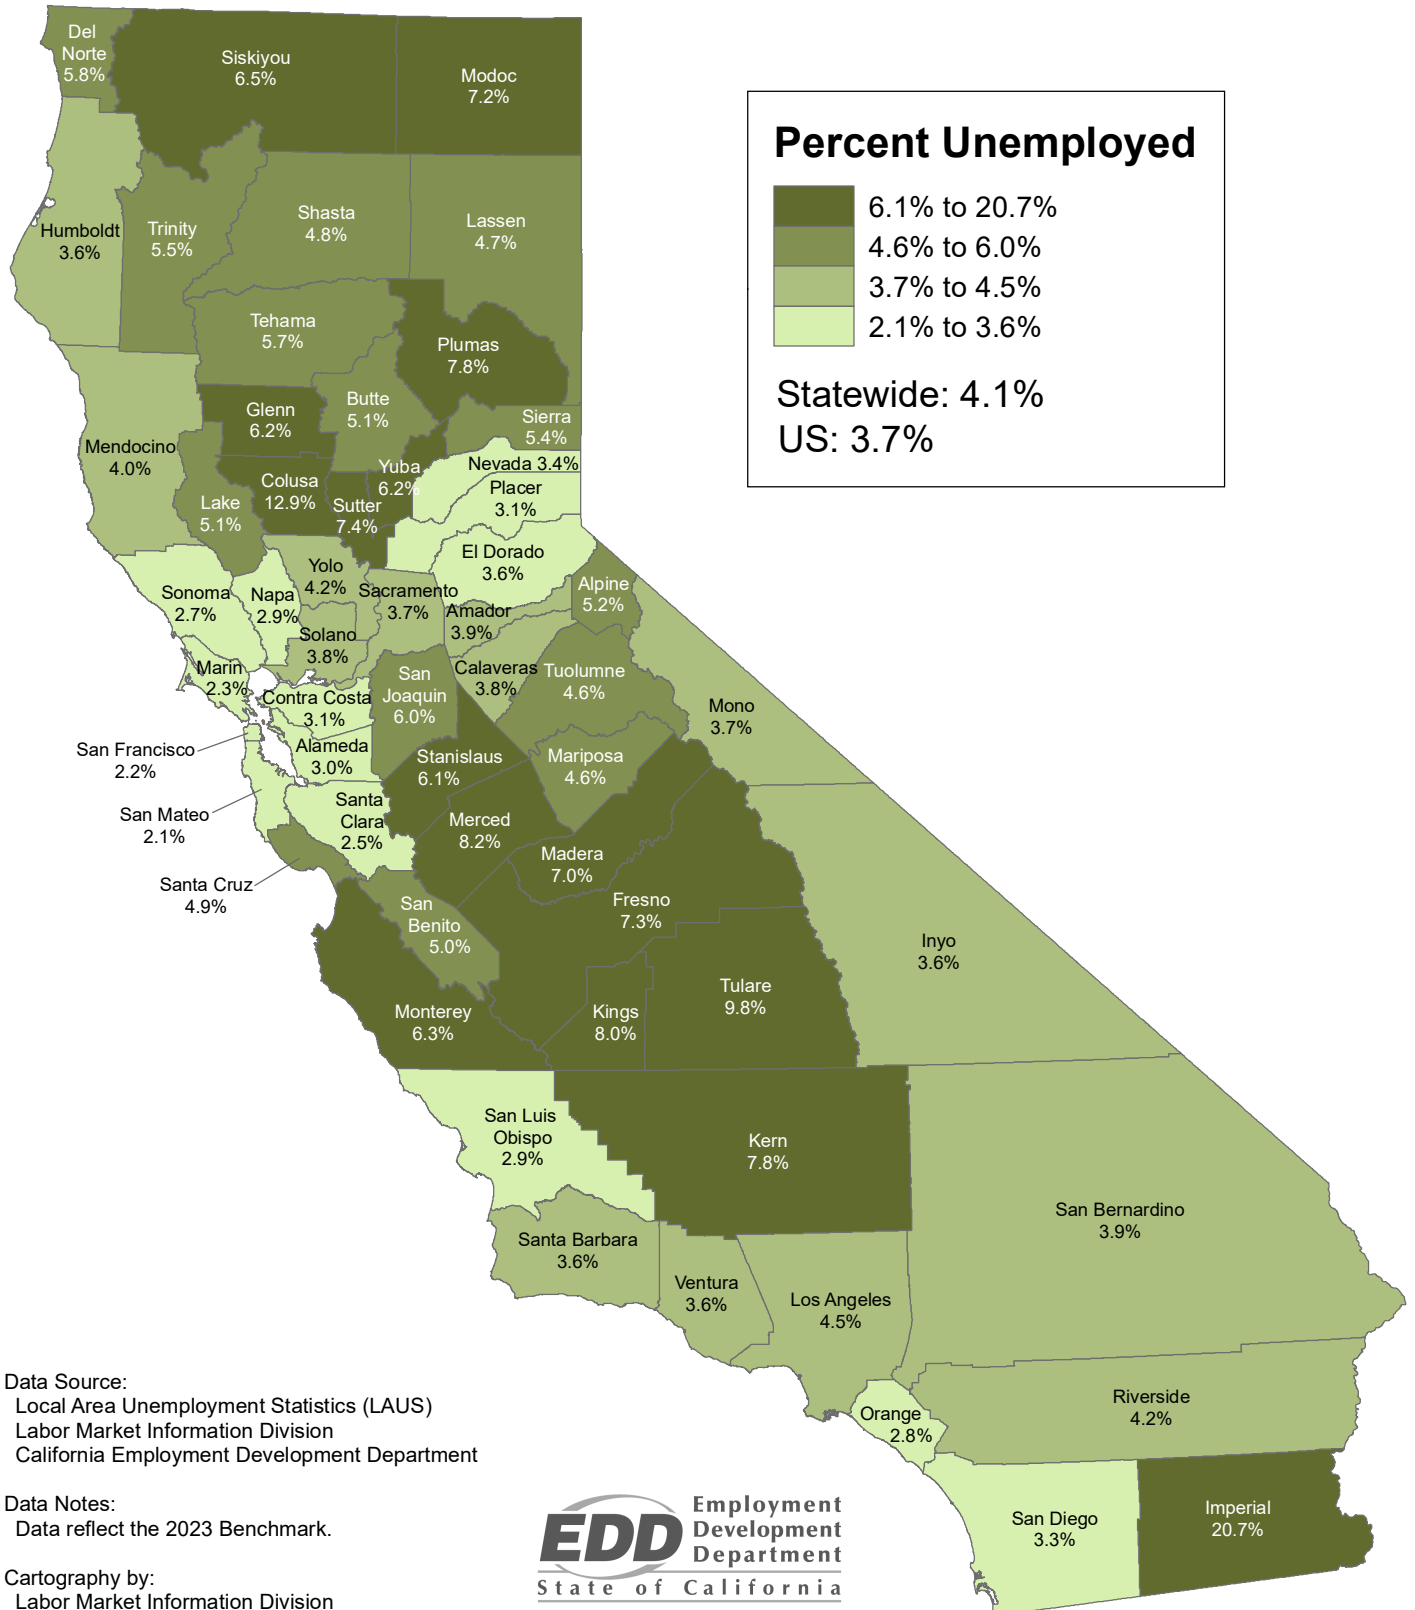

County Unemployment Rates 2019 Annual Average (Not Seasonally Adjusted)

Data Source:
Local Area Unemployment Statistics (LAUS)
Labor Market Information Division
California Employment Development Department