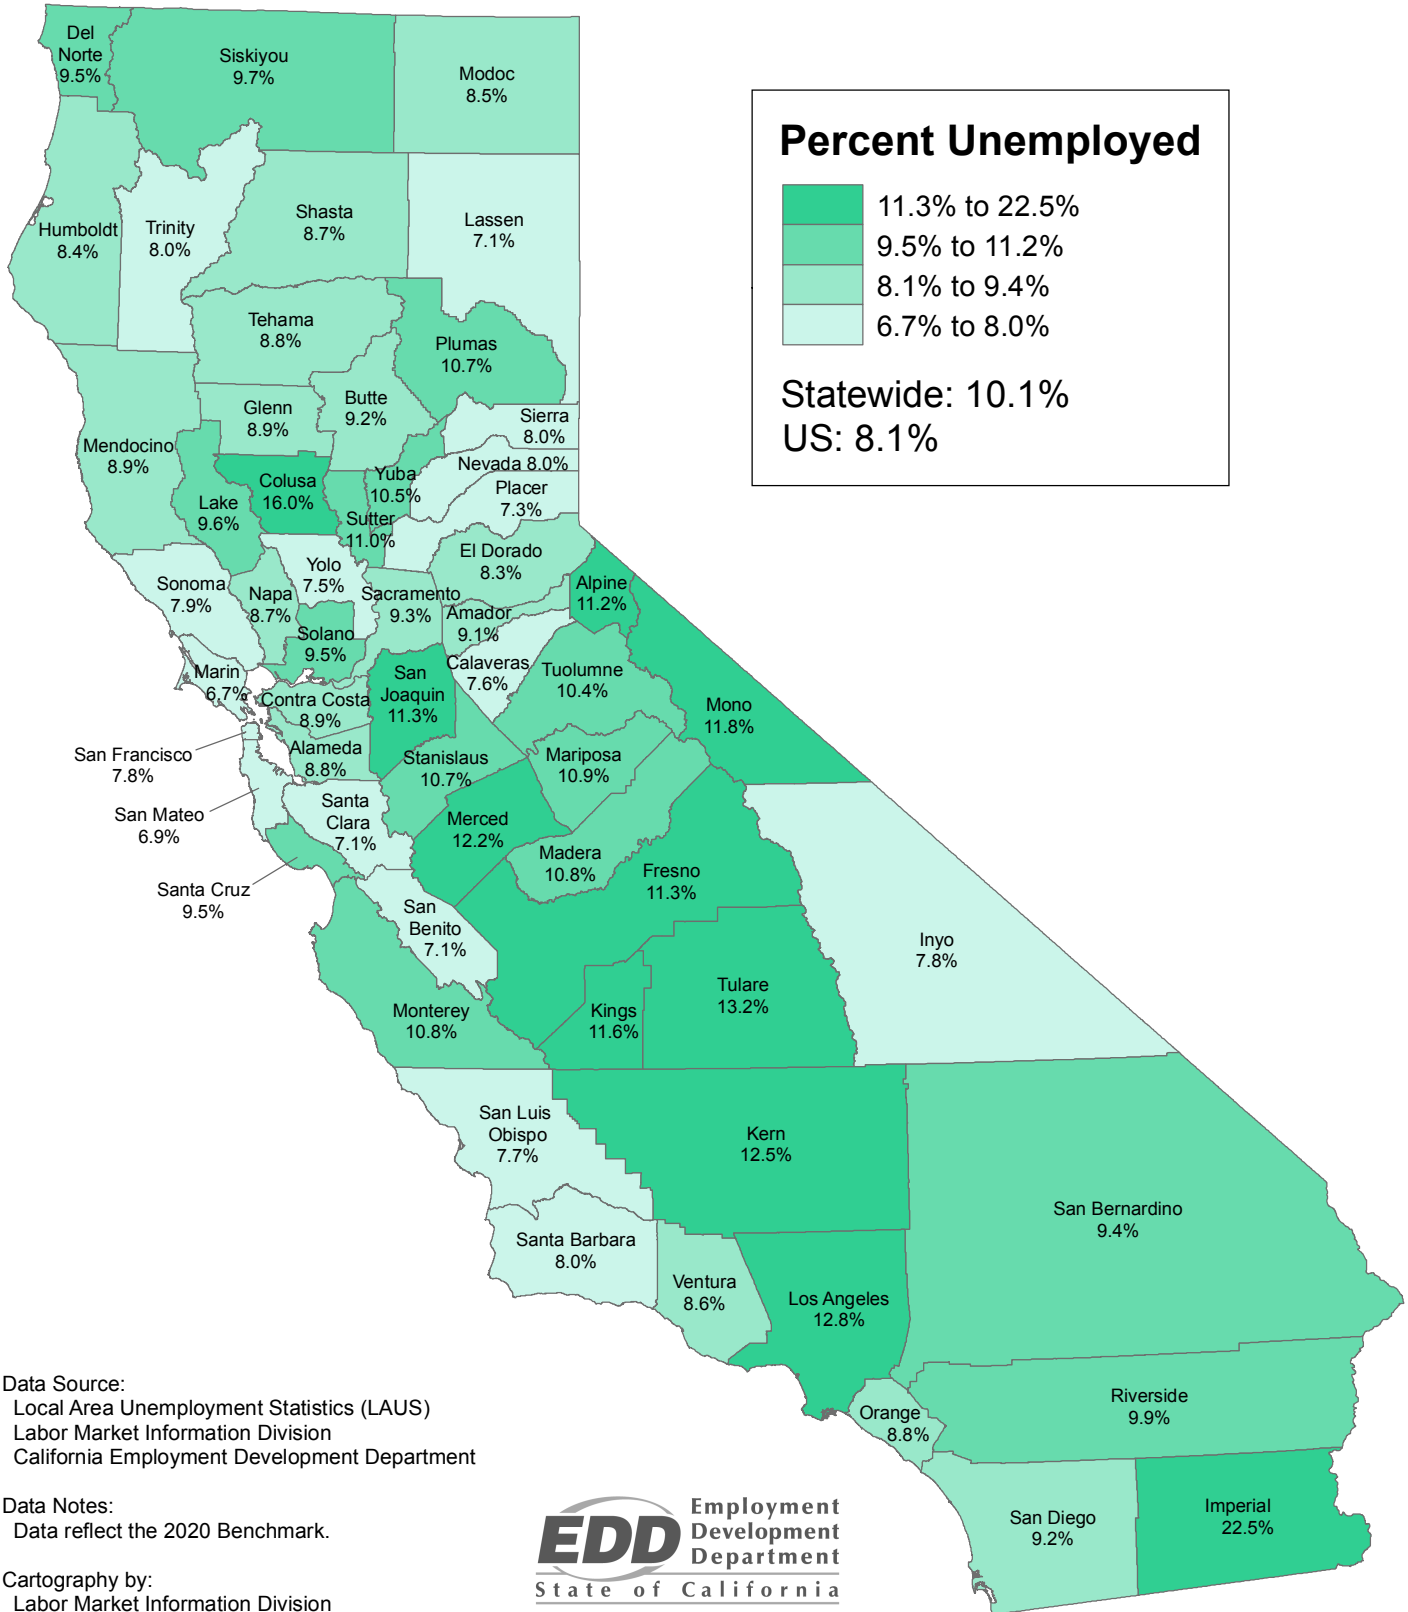

# County Unemployment Rates 2020 Annual Average (Not Seasonally Adjusted)

Data Source:  
Local Area Unemployment Statistics (LAUS)  
Labor Market Information Division  
California Employment Development Department