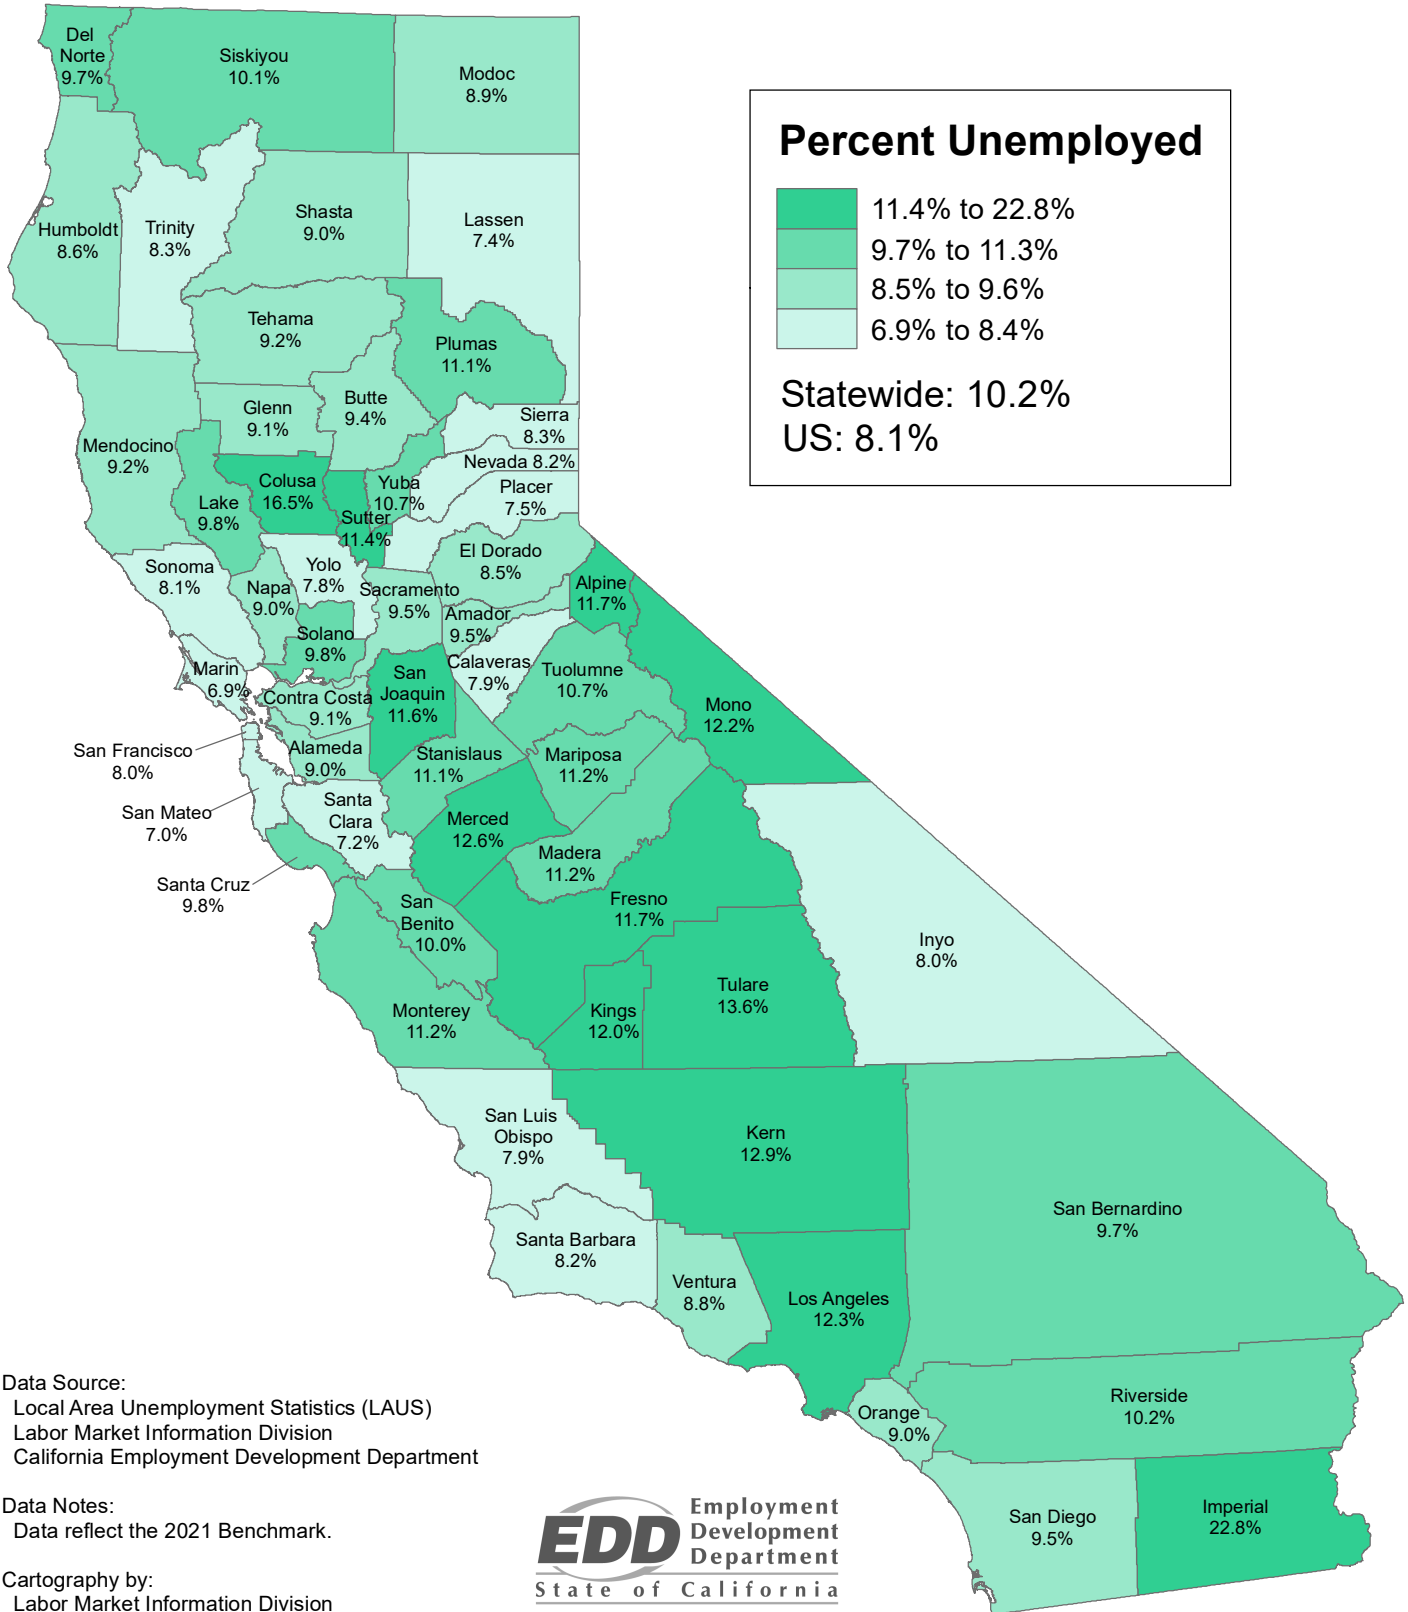

County Unemployment Rates 2020 Annual Average (Not Seasonally Adjusted)

Data Source:
Local Area Unemployment Statistics (LAUS)
Labor Market Information Division
California Employment Development Department