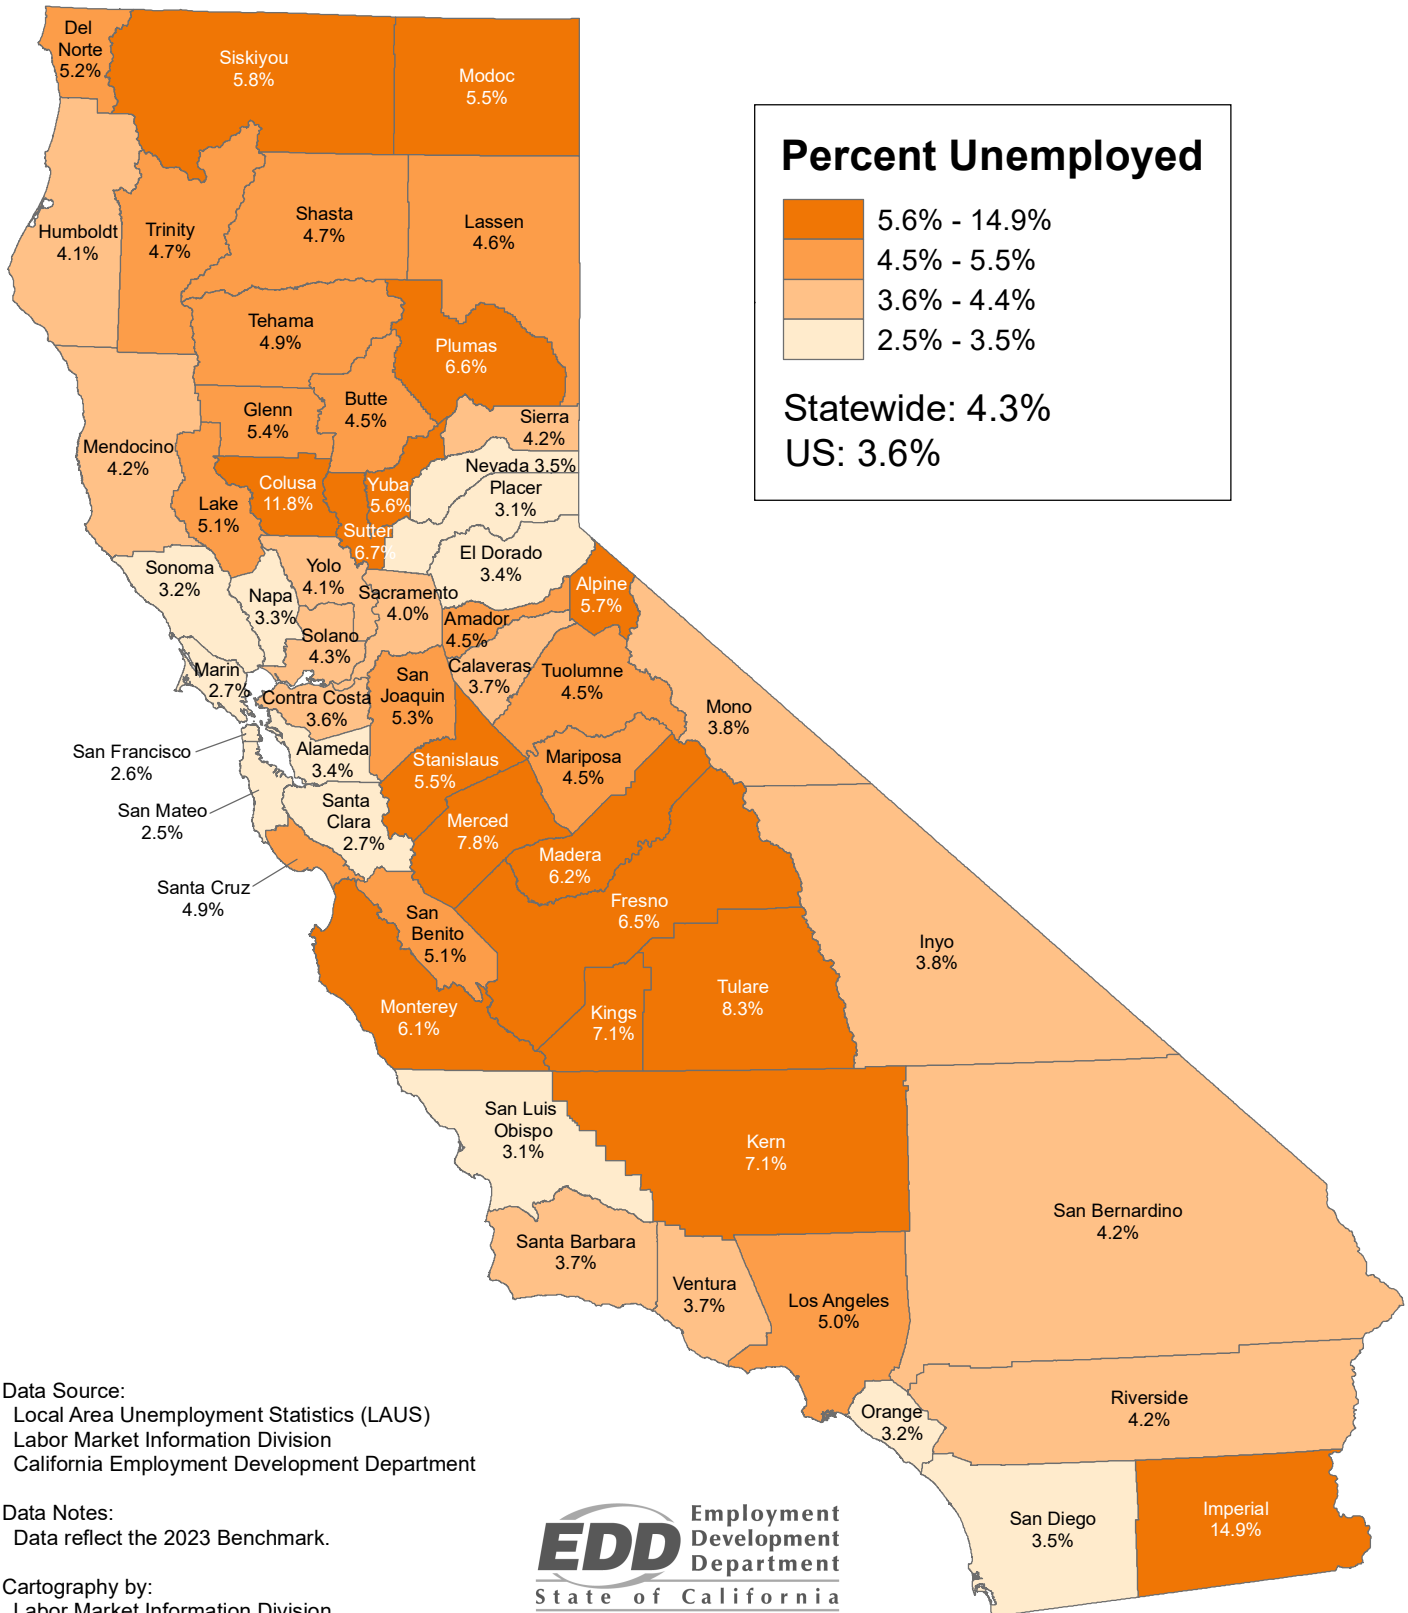

County Unemployment Rates 2022 Annual Average (Not Seasonally Adjusted)

Data Source:
Local Area Unemployment Statistics (LAUS)
Labor Market Information Division
California Employment Development Department

Data Notes:
Data reflect the 2023 Benchmark.

Cartography by:
Labor Market Information Division
California Employment Development Department
<http://www.labormarketinfo.edd.ca.gov>
June 2024