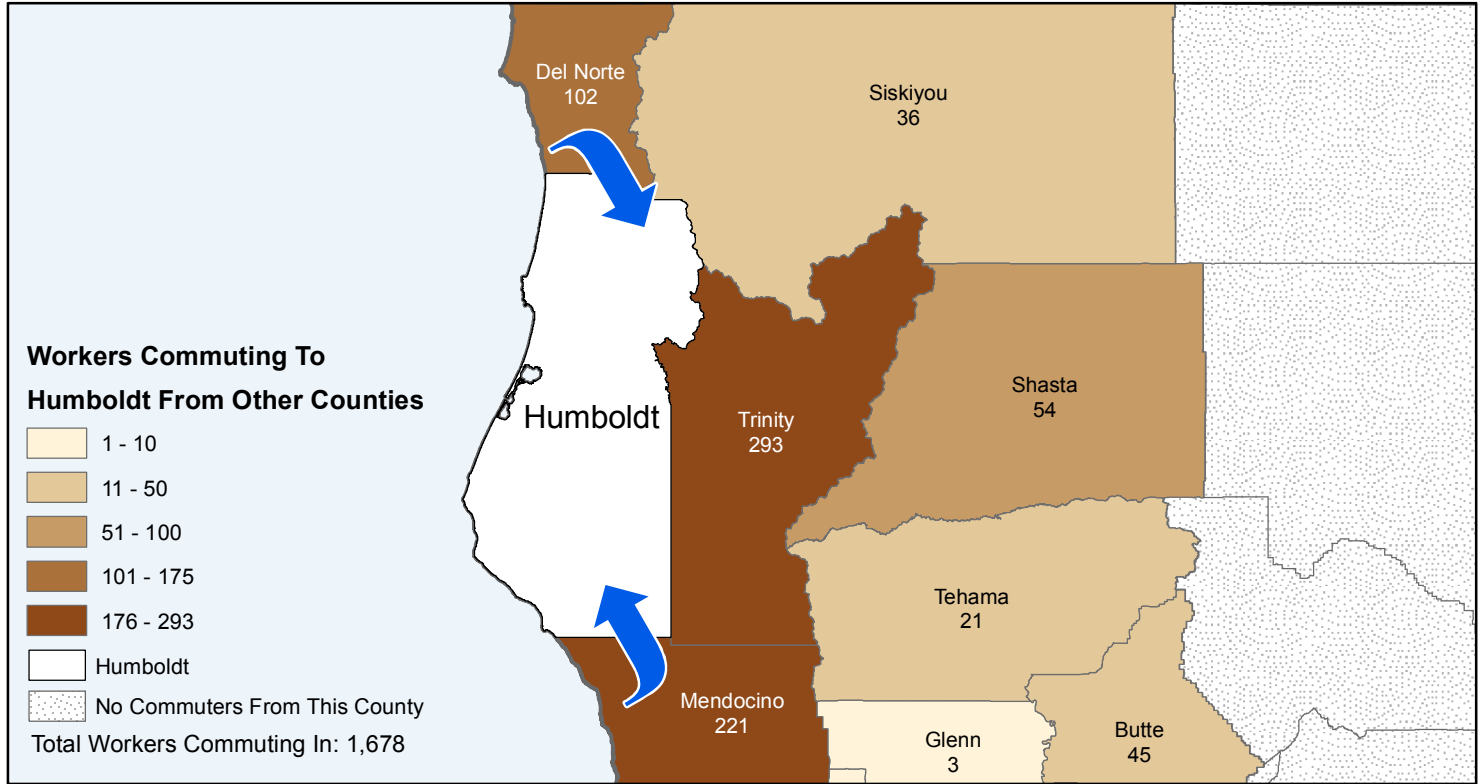

# Humboldt

## County to County Commuting Estimates

**Total Workers Who Live and Work in Humboldt: 56,550**

Data Source:  
 Special Report of 2009 to 2013 County-to-County Commuting Flows,  
 American Community Survey, U.S. Census Bureau,  
 report released May 2017