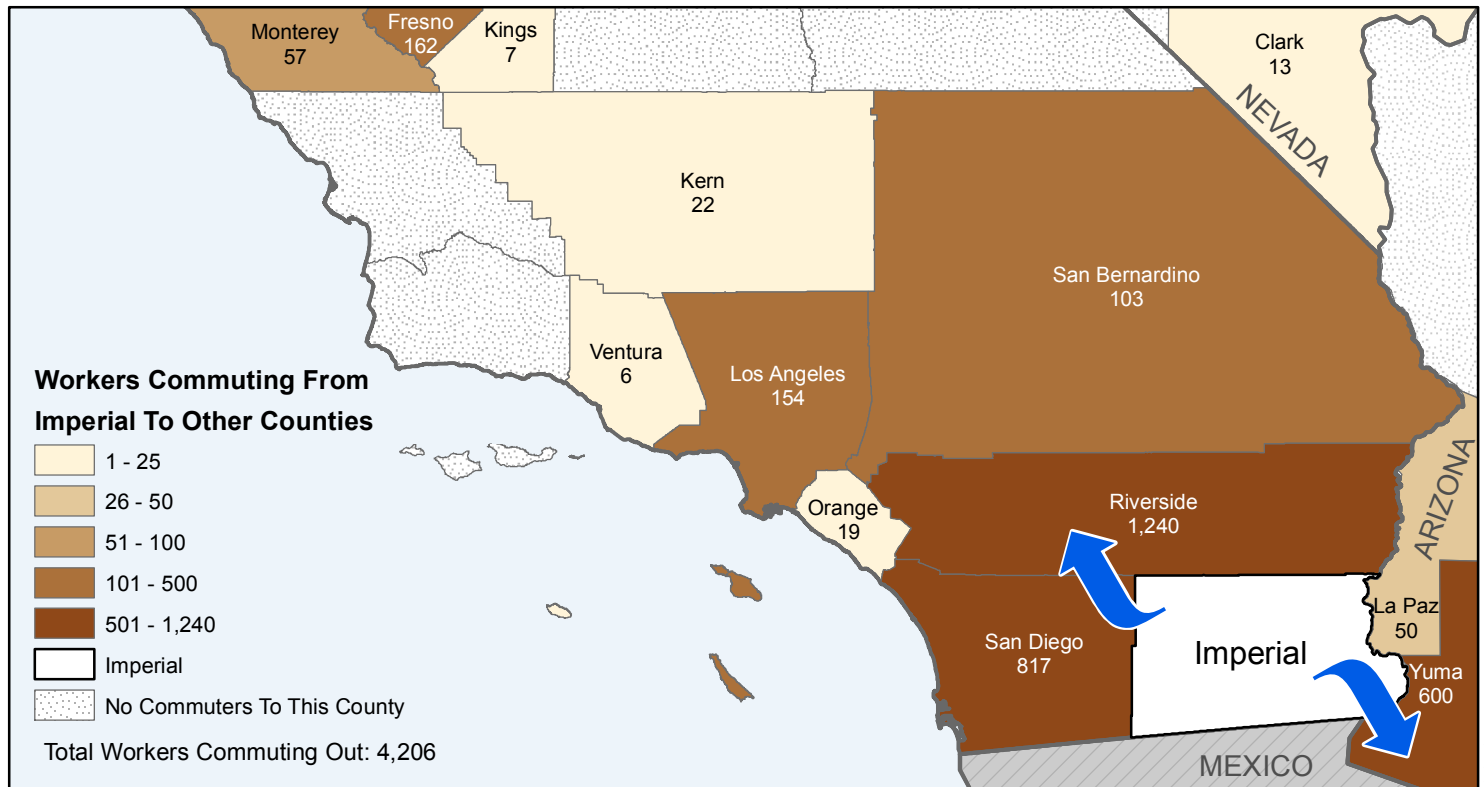

# Imperial

## County to County Commuting Estimates

Total Workers Who Live and Work in Imperial: 52,384

Data Source:  
 Special Report of 2009 to 2013 County-to-County Commuting Flows,  
 American Community Survey, U.S. Census Bureau,  
 report released May 2017