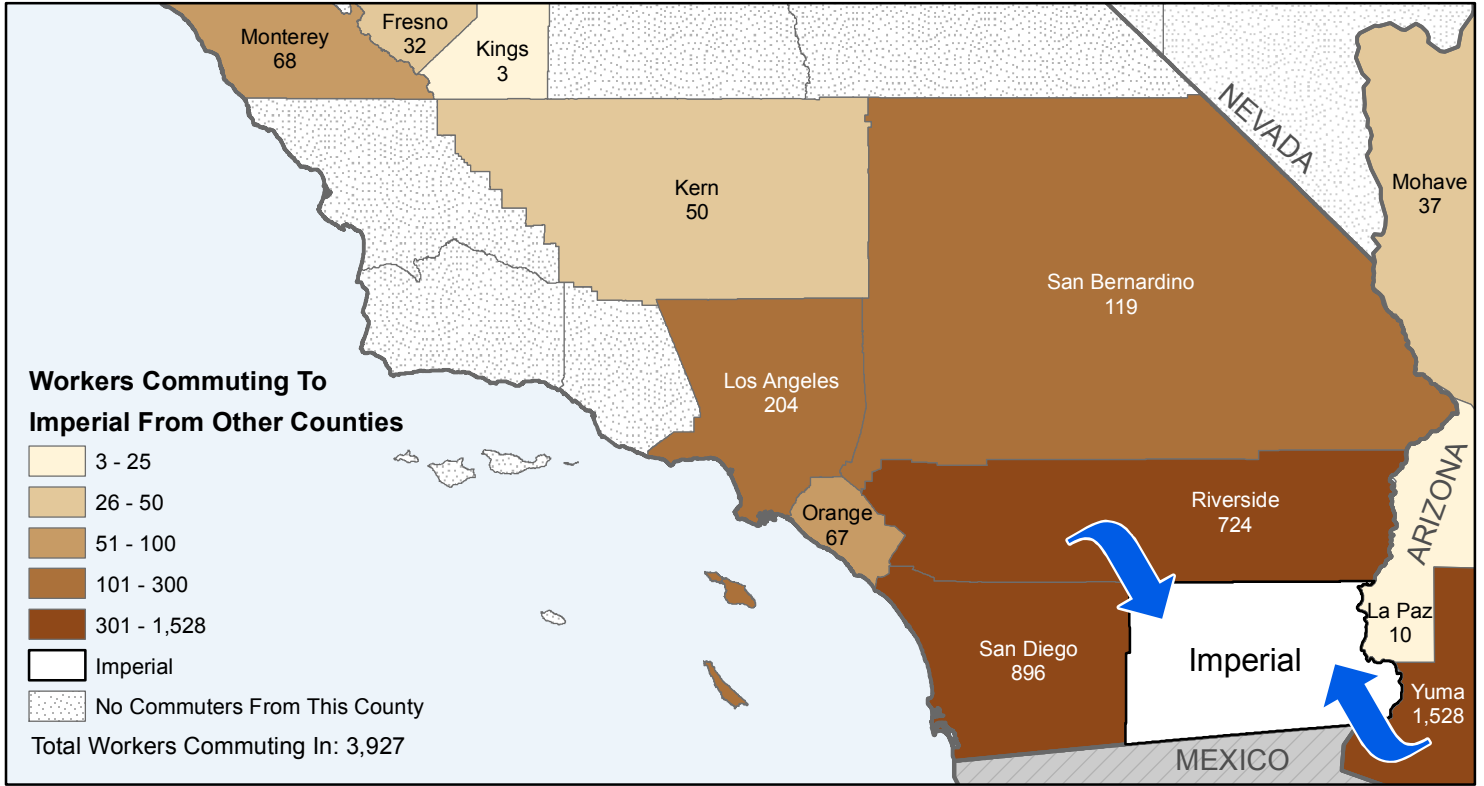

# Imperial

## County to County Commuting Estimates

Total Workers Who Live and Work in Imperial: 52,384

Data Source:  
 Special Report of 2009 to 2013 County-to-County Commuting Flows,  
 American Community Survey, U.S. Census Bureau,  
 report released May 2017