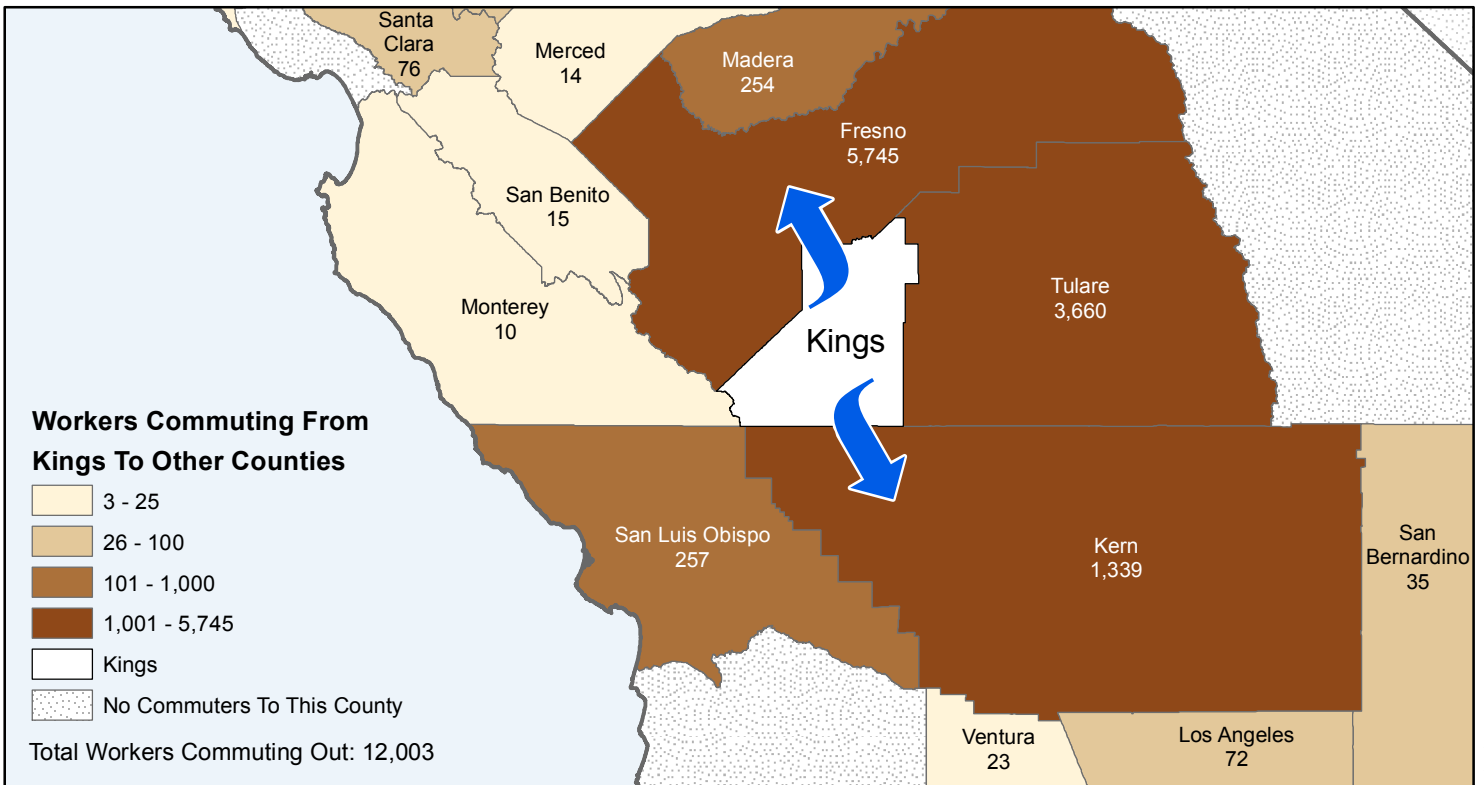

Kings

County to County Commuting Estimates

Total Workers Who Live and Work in Kings: 42,224

Data Source:
 Special Report of 2009 to 2013 County-to-County Commuting Flows,
 American Community Survey, U.S. Census Bureau,
 report released May 2017

Cartography by:
 Labor Market Information Division
 California Employment Development Department
 January 2020