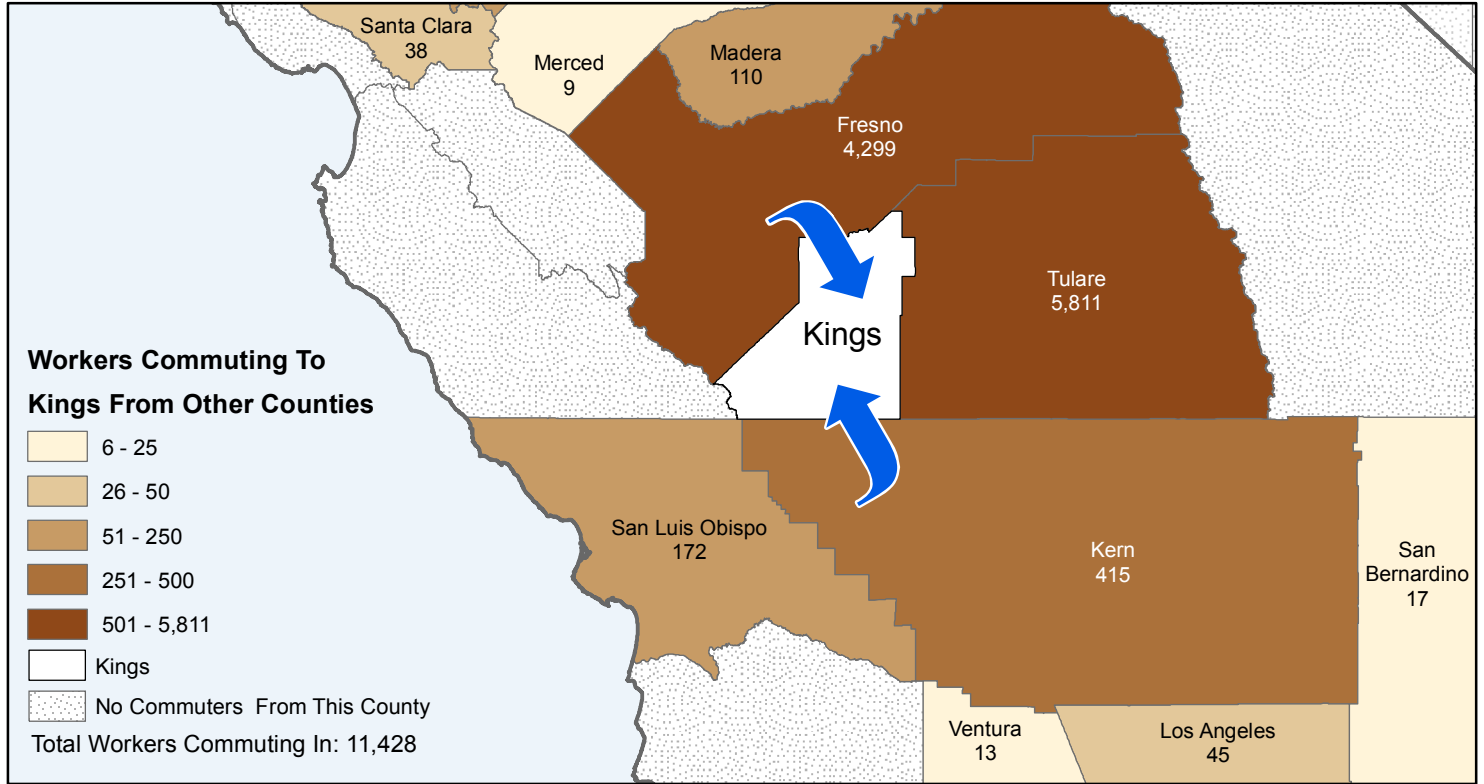

Kings

County to County Commuting Estimates

Total Workers Who Live and Work in Kings: 42,224

Data Source:
 Special Report of 2009 to 2013 County-to-County Commuting Flows,
 American Community Survey, U.S. Census Bureau,
 report released May 2017

Cartography by:
 Labor Market Information Division
 California Employment Development Department
 January 2020