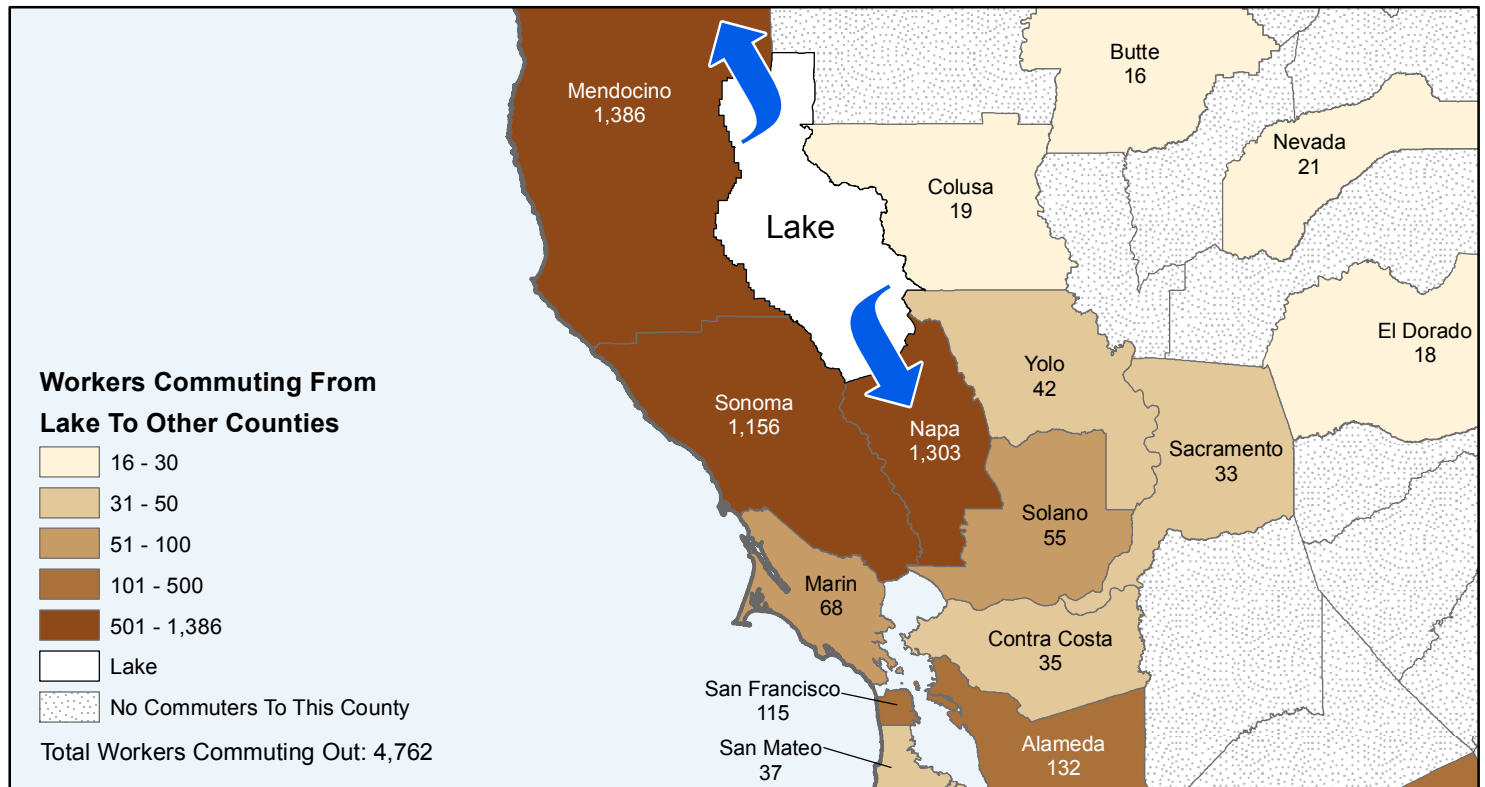

Lake

County to County Commuting Estimates

Total Workers Who Live and Work in Lake: 17,006

Data Source:
 Special Report of 2009 to 2013 County-to-County Commuting Flows,
 American Community Survey, U.S. Census Bureau,
 report released May 2017

Cartography by:
 Labor Market Information Division
 California Employment Development Department
 January 2020

File: 1048