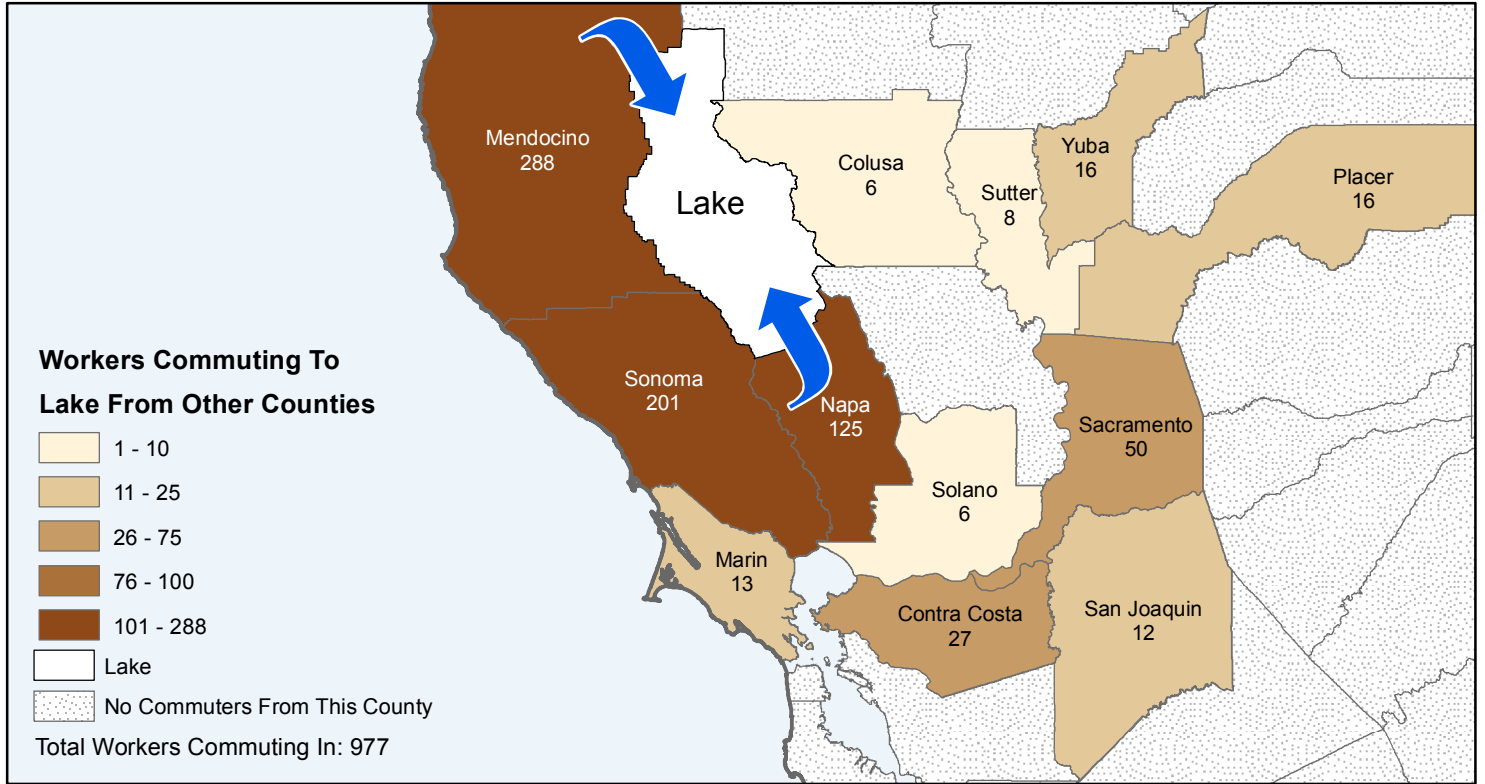

Lake

County to County Commuting Estimates

Total Workers Who Live and Work in Lake: 17,006

Data Source:
 Special Report of 2009 to 2013 County-to-County Commuting Flows,
 American Community Survey, U.S. Census Bureau,
 report released May 2017