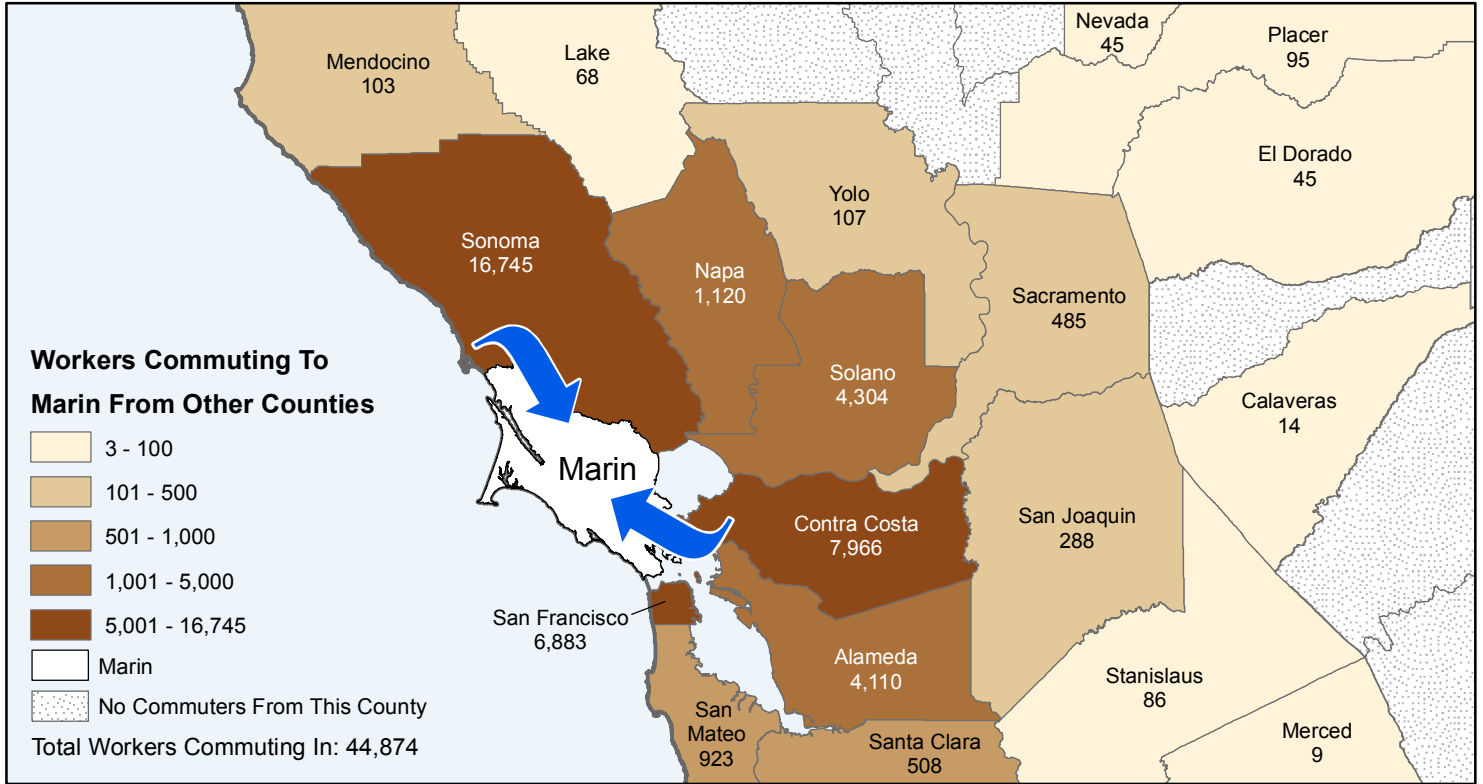

# Marin

## County to County Commuting Estimates

Total Workers Who Live and Work in Marin: 79,676

Data Source:  
 Special Report of 2009 to 2013 County-to-County Commuting Flows,  
 American Community Survey, U.S. Census Bureau,  
 report released May 2017