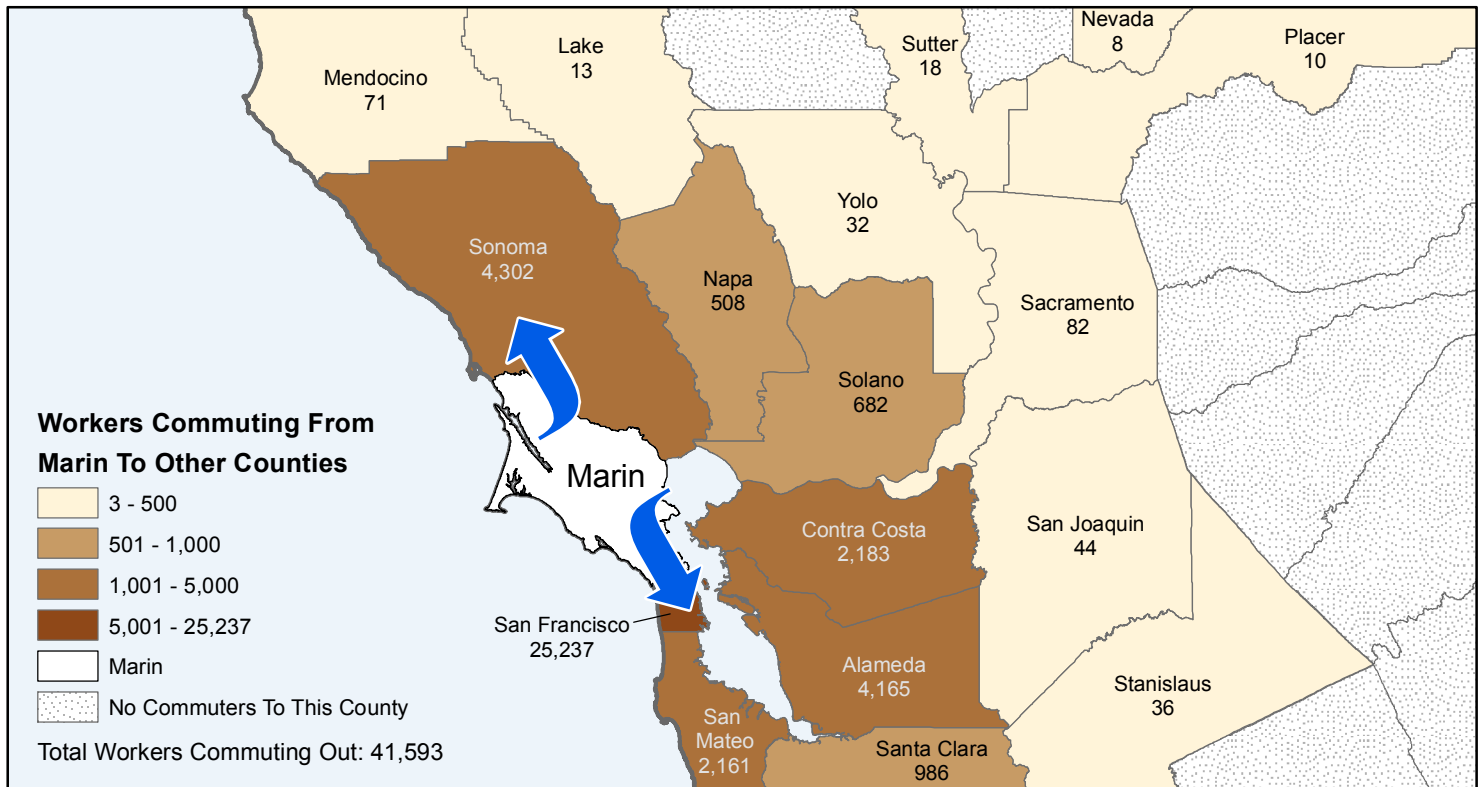

# Marin

## County to County Commuting Estimates

Total Workers Who Live and Work in Marin: 79,676

Data Source:  
 Special Report of 2009 to 2013 County-to-County Commuting Flows,  
 American Community Survey, U.S. Census Bureau,  
 report released May 2017