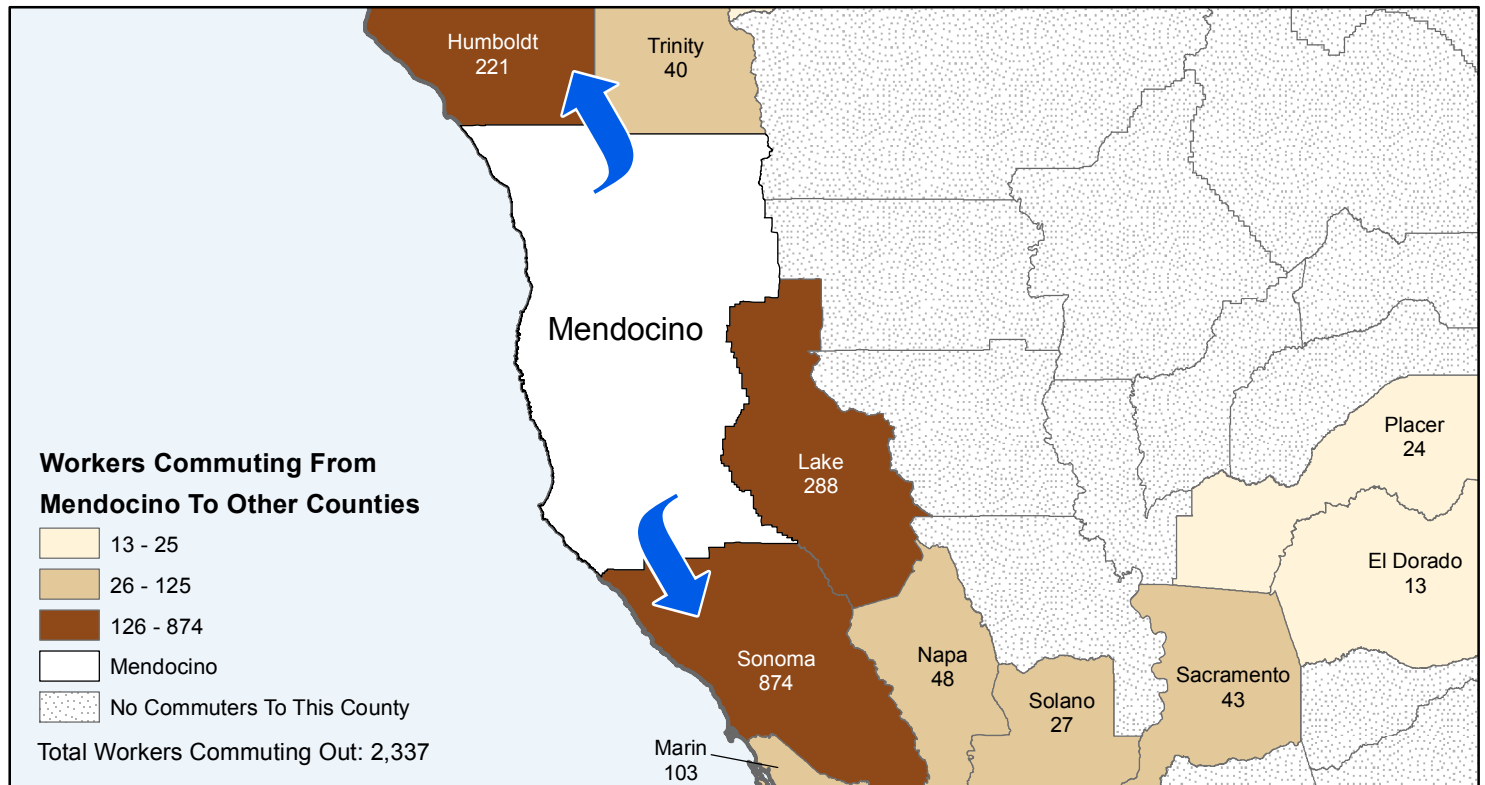

Mendocino

County to County Commuting Estimates

Total Workers Who Live And Work in Mendocino: 33,709

Data Source:
 Special Report of 2009 to 2013 County-to-County Commuting Flows,
 American Community Survey, U.S. Census Bureau,
 report released May 2017

Cartography by:
 Labor Market Information Division
 California Employment Development Department
 January 2020