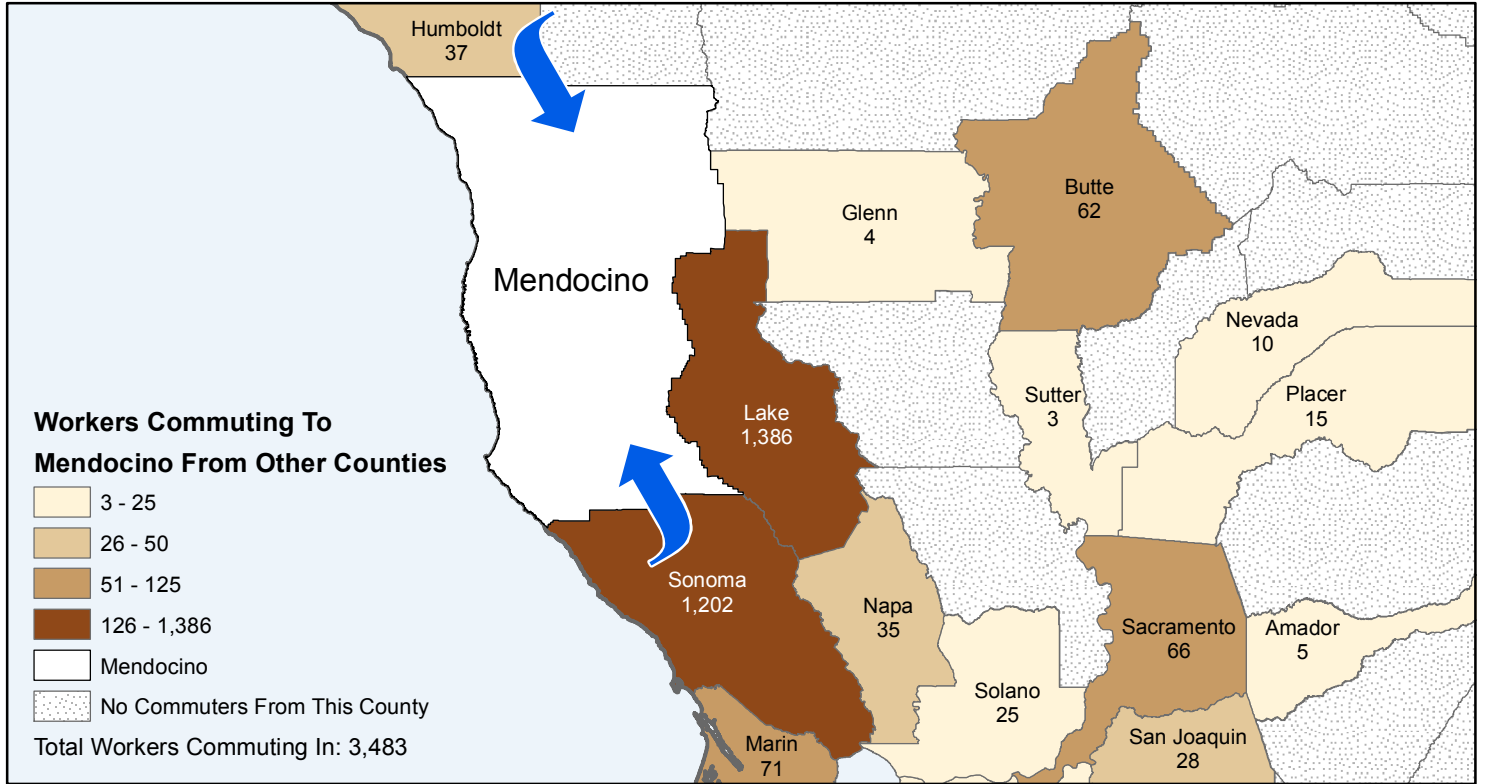

Mendocino

County to County Commuting Estimates

Total Workers Who Live And Work in Mendocino: 33,709

Data Source:
 Special Report of 2009 to 2013 County-to-County Commuting Flows,
 American Community Survey, U.S. Census Bureau,
 report released May 2017

Cartography by:
 Labor Market Information Division
 California Employment Development Department
 January 2020