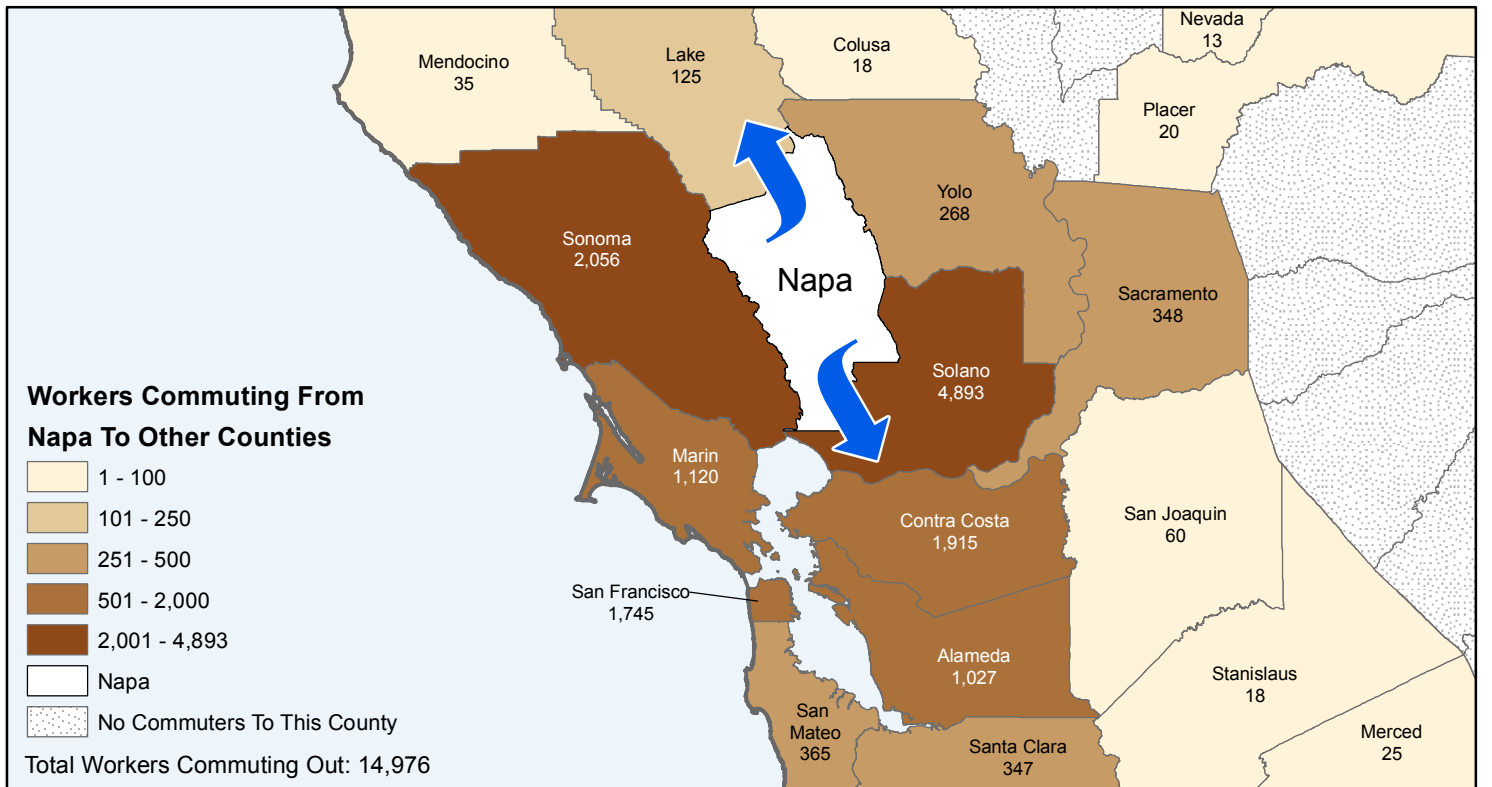

Napa

County to County Commuting Estimates

Total Workers Who Live And Work in Napa: 49,900

Data Source:
 Special Report of 2009 to 2013 County-to-County Commuting Flows,
 American Community Survey, U.S. Census Bureau,
 report released May 2017