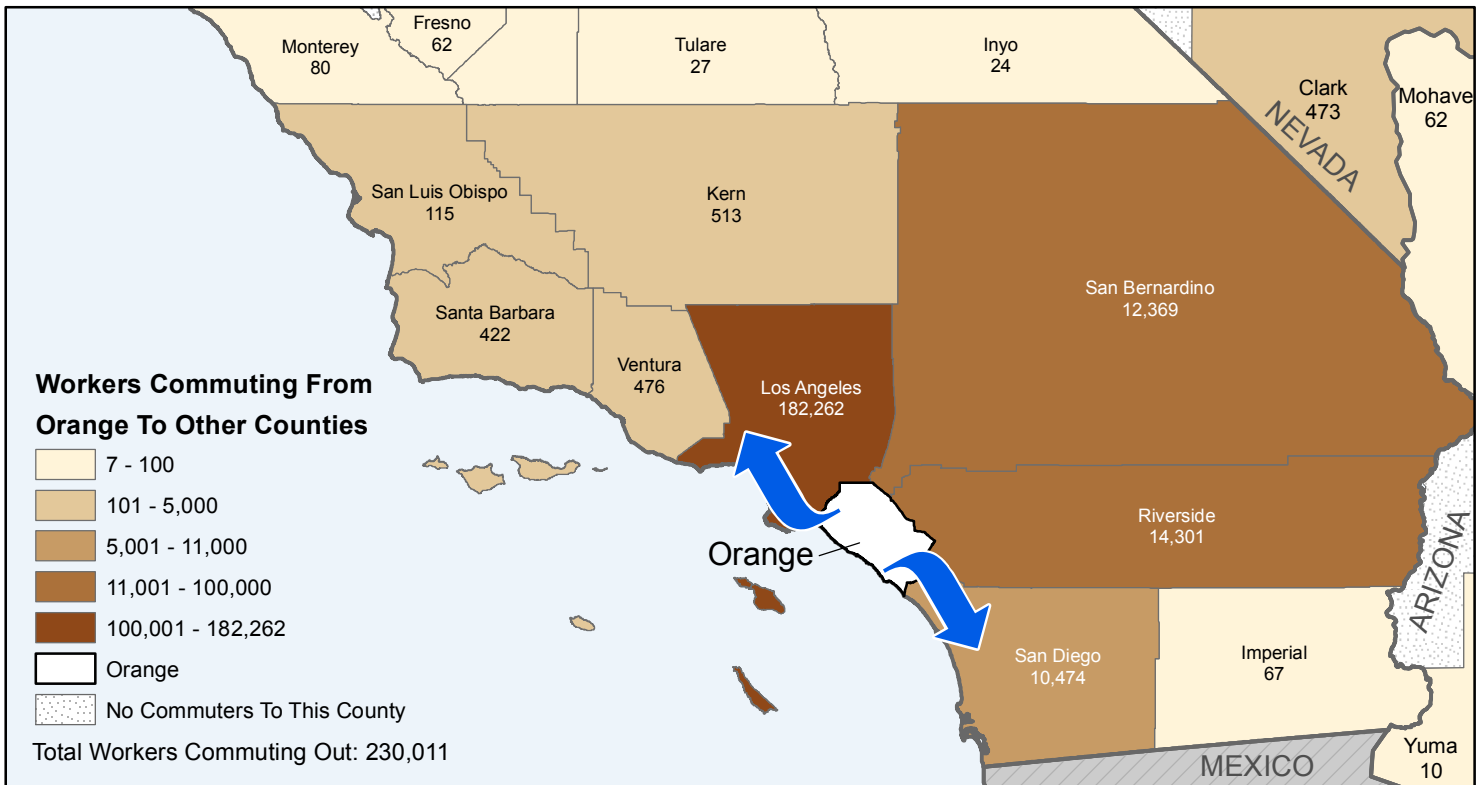

Orange

County to County Commuting Estimates

Total Workers Who Live And Work in Orange: 1,195,005

Data Source:
 Special Report of 2009 to 2013 County-to-County Commuting Flows,
 American Community Survey, U.S. Census Bureau,
 report released January 2017