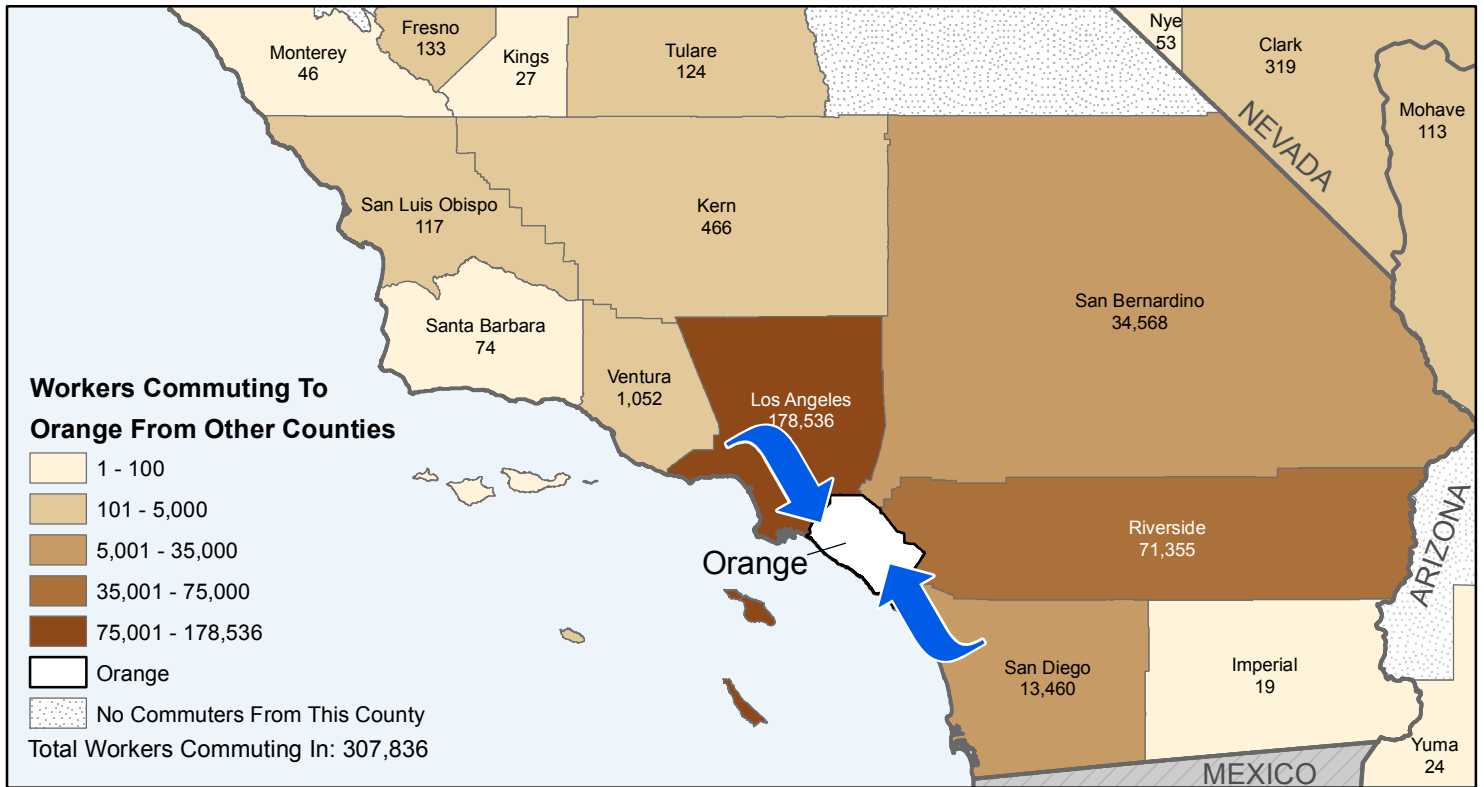

Orange

County to County Commuting Estimates

Total Workers Who Live And Work in Orange: 1,195,005

Data Source:
 Special Report of 2009 to 2013 County-to-County Commuting Flows,
 American Community Survey, U.S. Census Bureau,
 report released January 2017

Cartography by:
 Labor Market Information Division
 California Employment Development Department
 January 2020

EDD Employment
 Development
 Department
 State of California

LaborMarketInfo

File: LO48