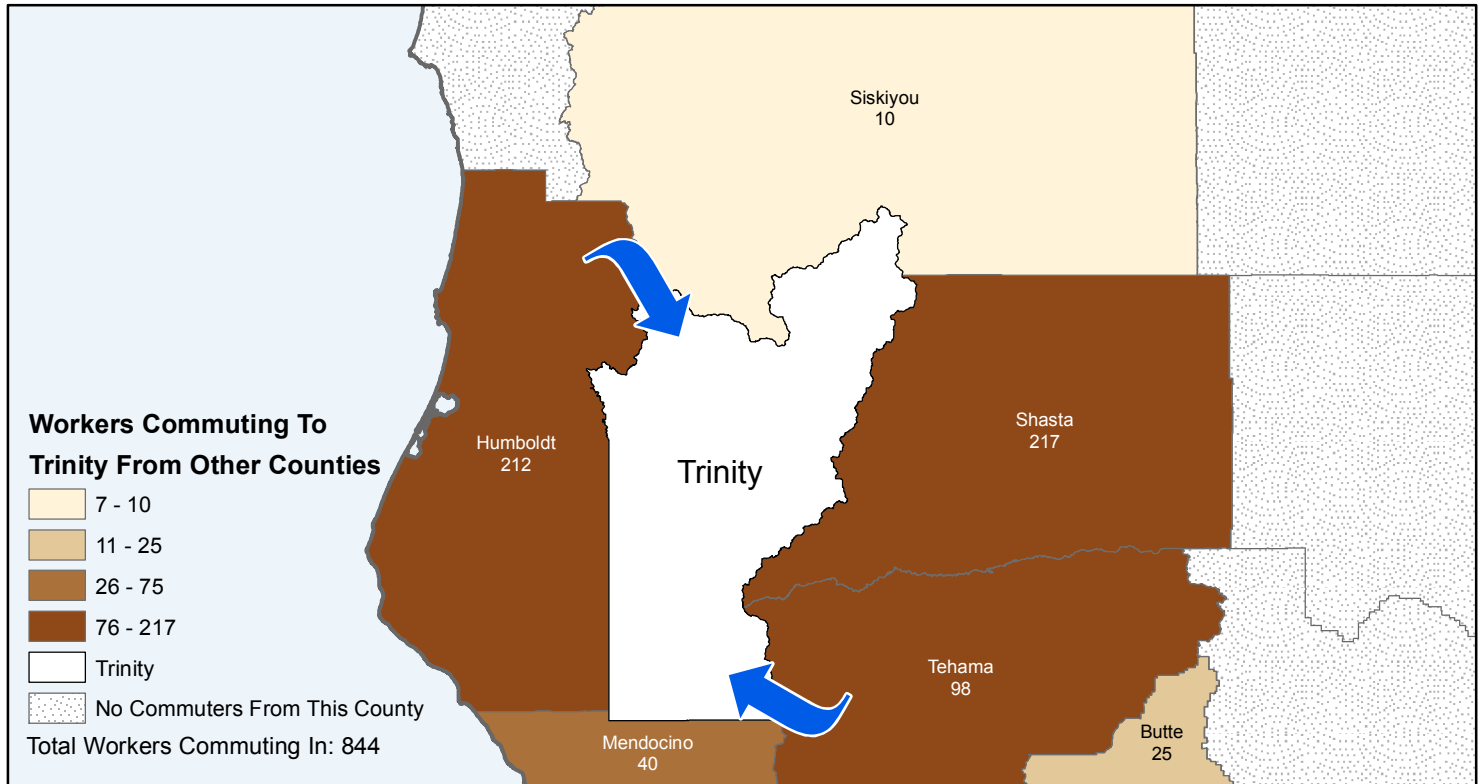

Trinity

County to County Commuting Estimates

Total Workers Who Live And Work in Trinity: 3,886

Data Source:
 Special Report of 2009 to 2013 County-to-County Commuting Flows,
 American Community Survey, U.S. Census Bureau,
 report released May 2017