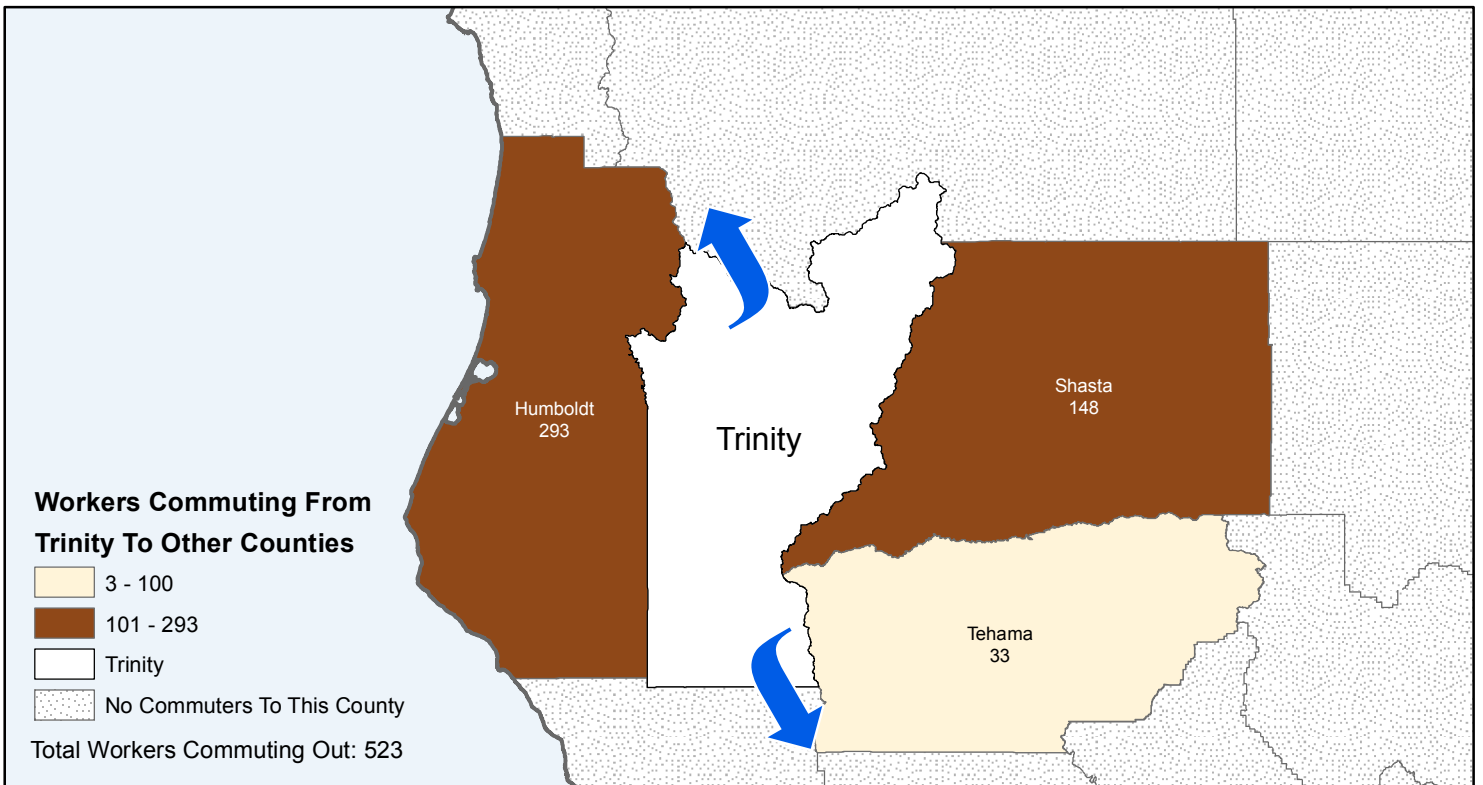

Trinity

County to County Commuting Estimates

Total Workers Who Live And Work in Trinity: 3,886

Data Source:
 Special Report of 2009 to 2013 County-to-County Commuting Flows,
 American Community Survey, U.S. Census Bureau,
 report released May 2017