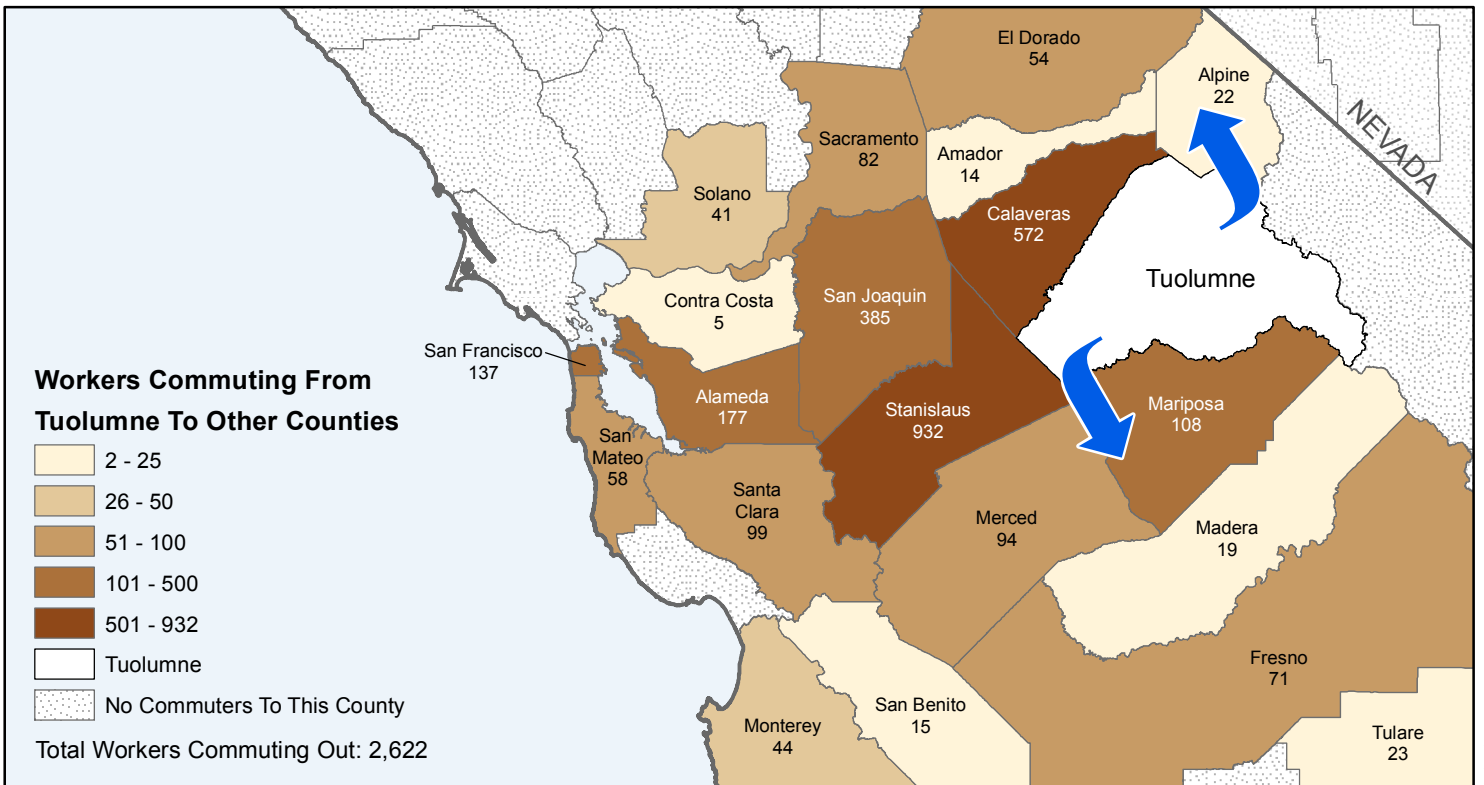

Tuolumne

County to County Commuting Estimates

Total Workers Who Live And Work in Tuolumne: 15,703

Data Source:
 Special Report of 2009 to 2013 County-to-County Commuting Flows,
 American Community Survey, U.S. Census Bureau,
 report released May 2017

Cartography by:
 Labor Market Information Division
 California Employment Development Department
 January 2020