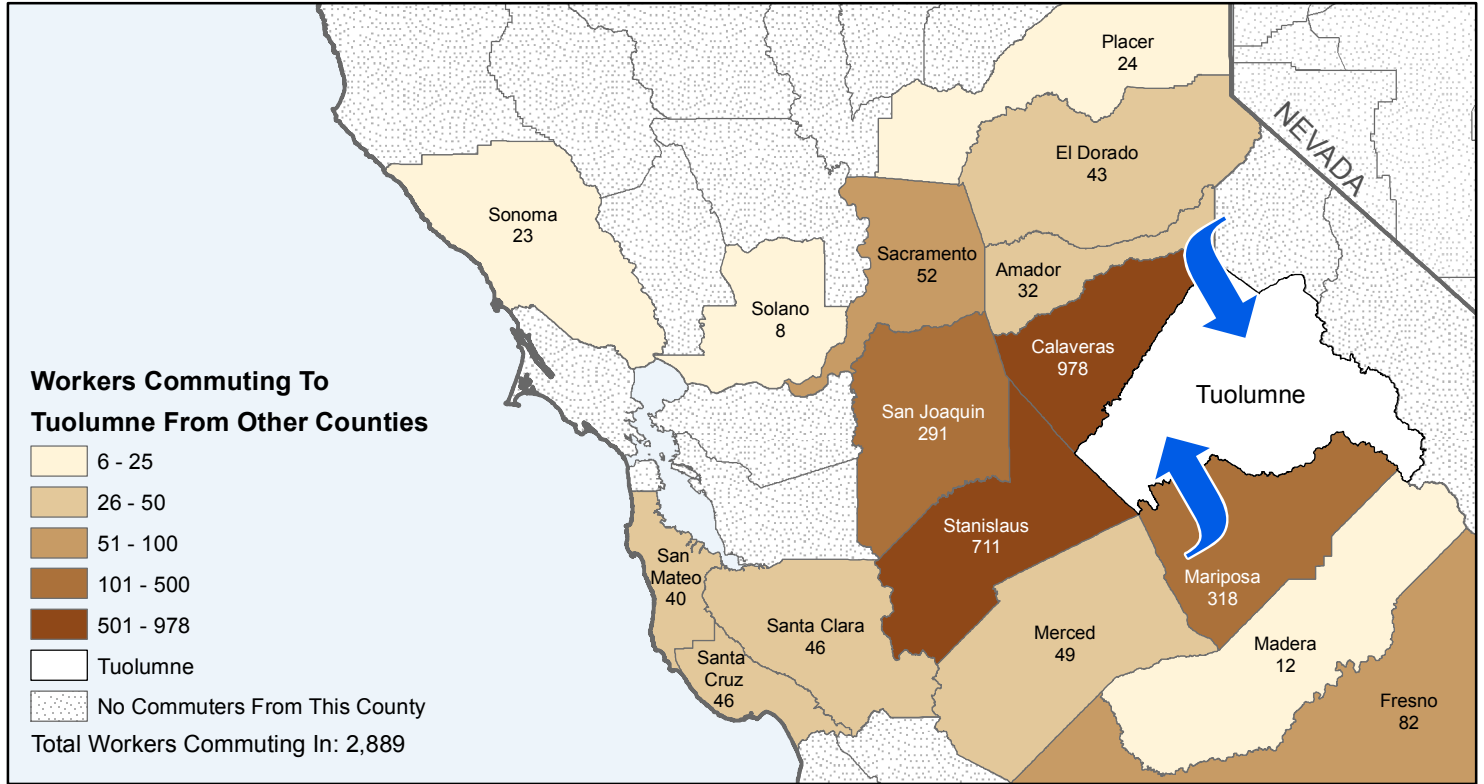

Tuolumne

County to County Commuting Estimates

Total Workers Who Live And Work in Tuolumne: 15,703

Data Source:
 Special Report of 2009 to 2013 County-to-County Commuting Flows,
 American Community Survey, U.S. Census Bureau,
 report released May 2017

Cartography by:
 Labor Market Information Division
 California Employment Development Department
 January 2020