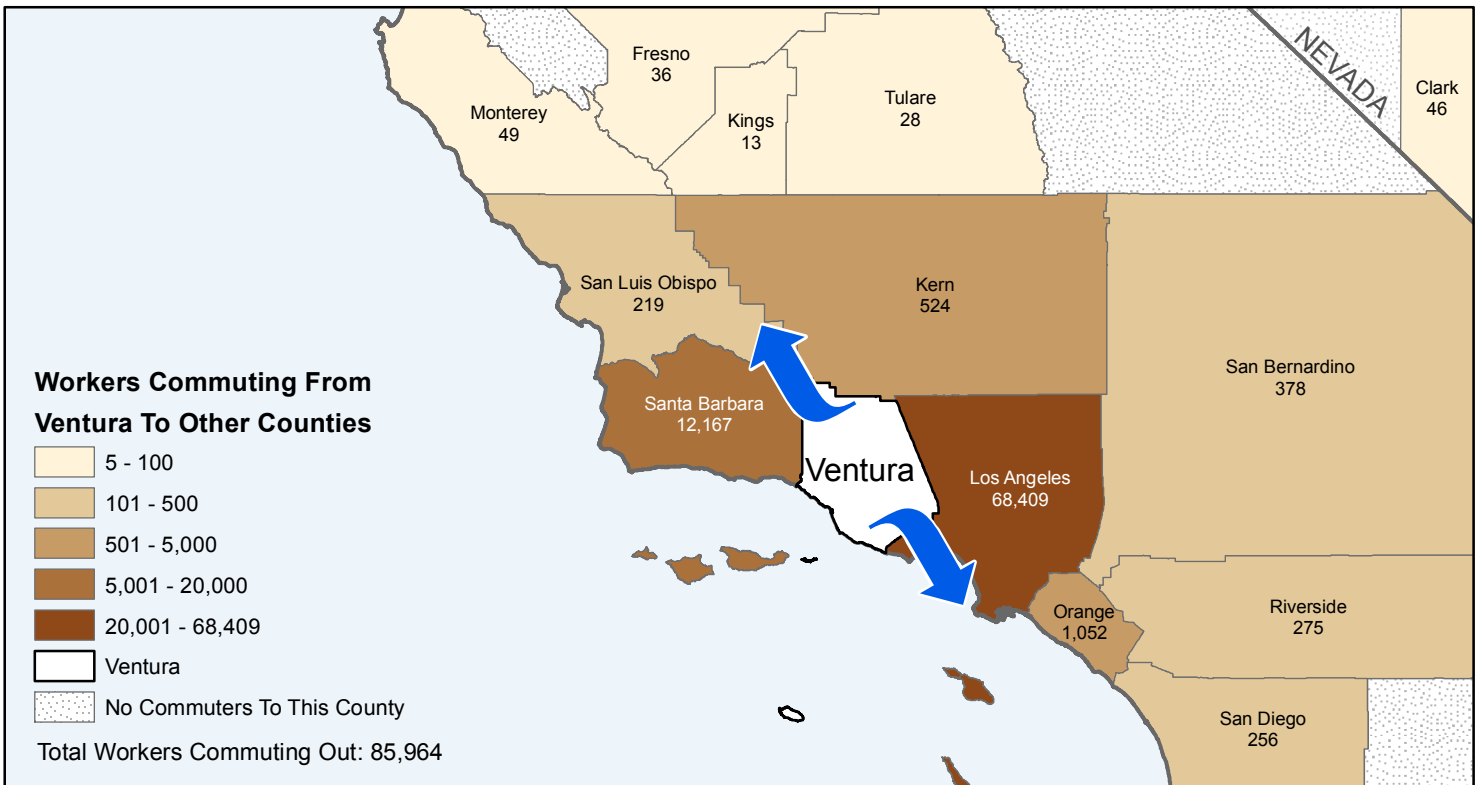

Ventura

County to County Commuting Estimates

Total Workers Who Live And Work in Ventura: 296,273

Data Source:
 Special Report of 2009 to 2013 County-to-County Commuting Flows,
 American Community Survey, U.S. Census Bureau,
 report released May 2017

Cartography by:
 Labor Market Information Division
 California Employment Development Department
 January 2020

File: L048