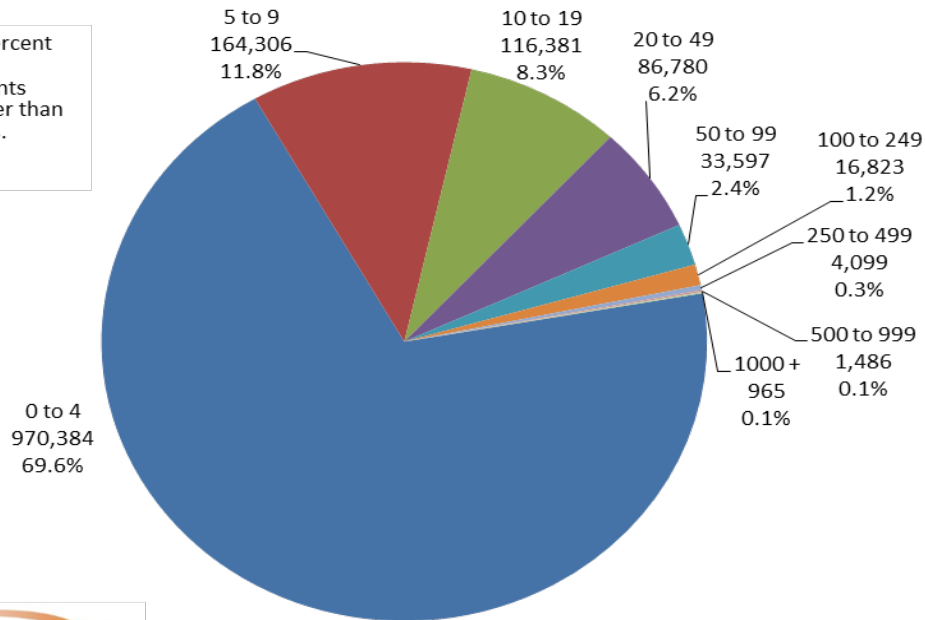

## California Establishments by Size Class First Quarter 2015

Nearly 70 percent of California establishments employ fewer than five workers.

**LaborMarketInfo**

## California Employment by Size Class First Quarter 2015

**LaborMarketInfo**

Establishments with ten or more employees comprise 85 percent of California employment.