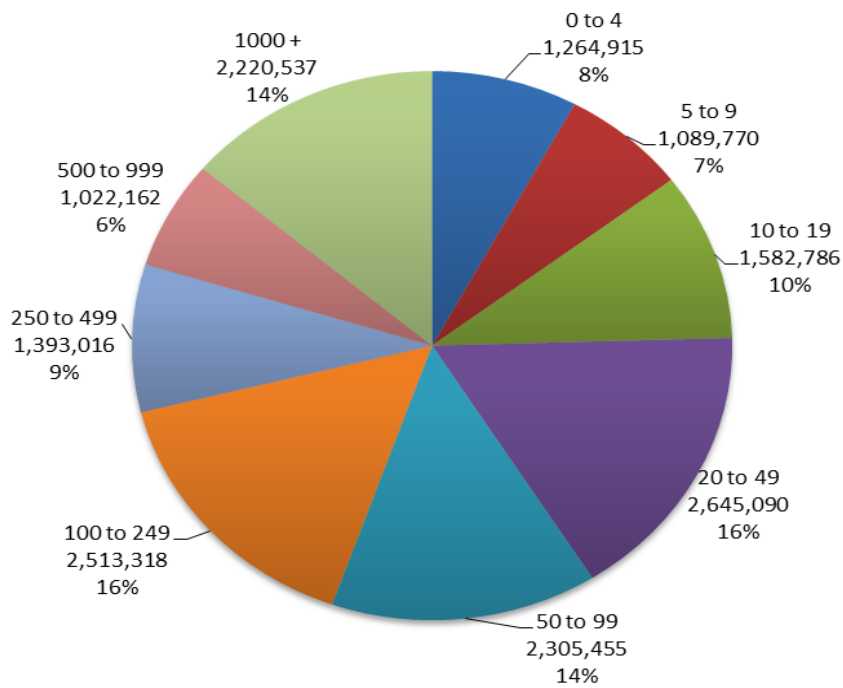

## California Establishments by Size Class First Quarter 2015

Nearly 70 percent of California establishments employ fewer than five workers.

**LaborMarketInfo**

## California Employment by Size Class First Quarter 2015

**LaborMarketInfo**

Establishments with ten or more employees comprise 85 percent of California employment.