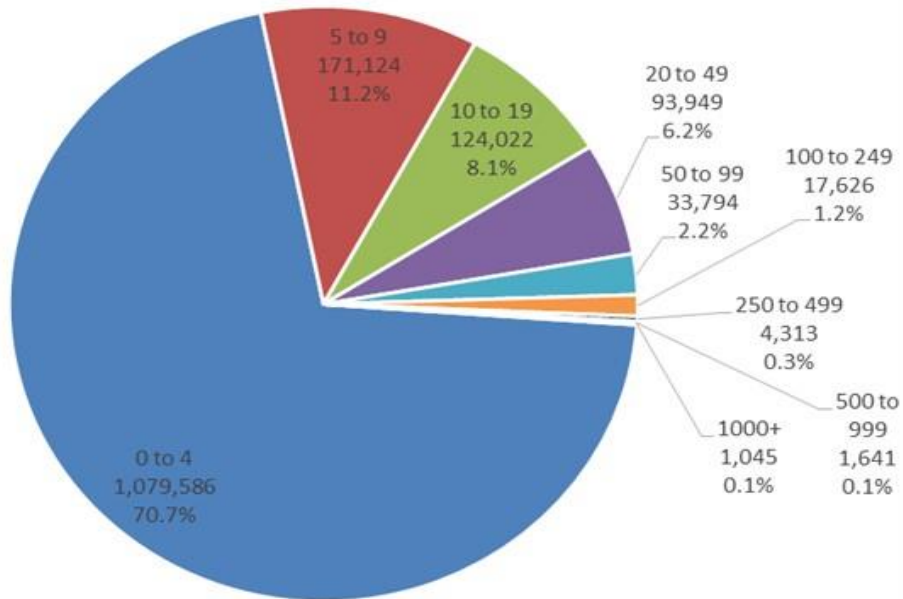

California Establishments by Size Class

Third Quarter 2017

70.7 percent of California establishments employ fewer than five workers.

LaborMarketInfo
www.labormarketinfo.edd.ca.gov

EDD Employment Development Department
State of California

California Employment by Size Class

Third Quarter 2017

LaborMarketInfo
www.labormarketinfo.edd.ca.gov

EDD Employment Development Department
State of California

California Wages (in thousands) by Size Class Third Quarter 2017