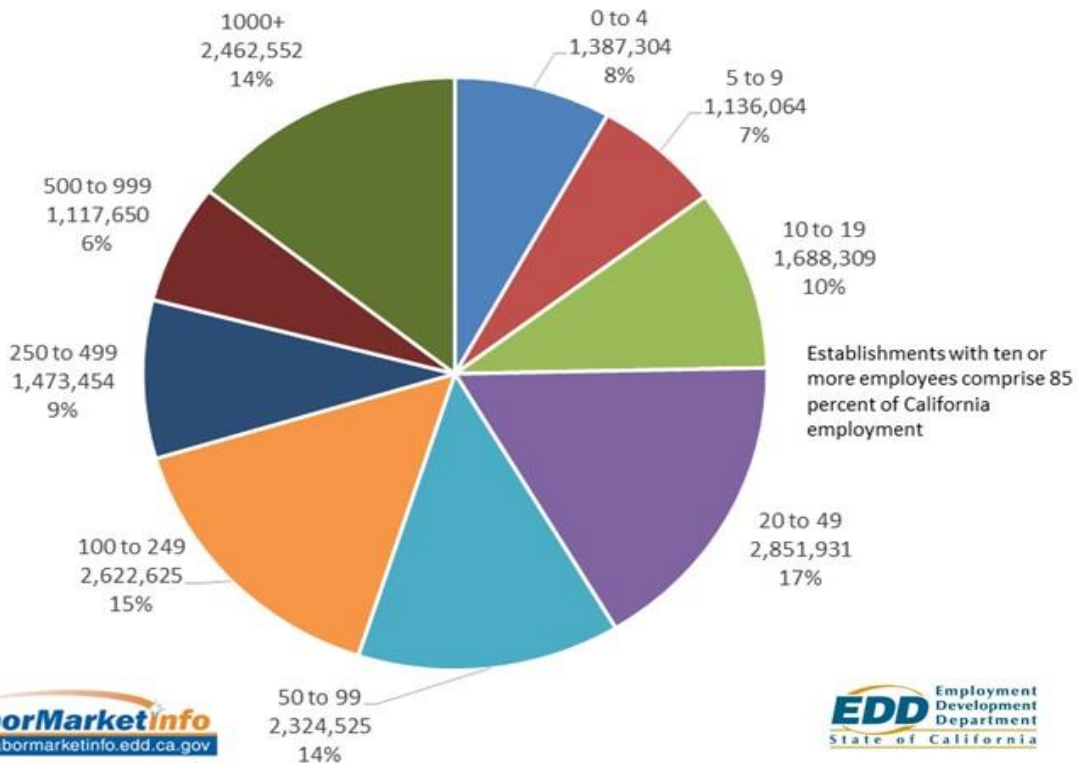

California Establishments by Size Class

Third Quarter 2017

70.7 percent of California establishments employ fewer than five workers.

LaborMarketInfo
www.labormarketinfo.edd.ca.gov

EDD Employment Development Department
State of California

California Employment by Size Class

Third Quarter 2017

LaborMarketInfo
www.labormarketinfo.edd.ca.gov

EDD Employment Development Department
State of California

California Wages (in thousands) by Size Class Third Quarter 2017